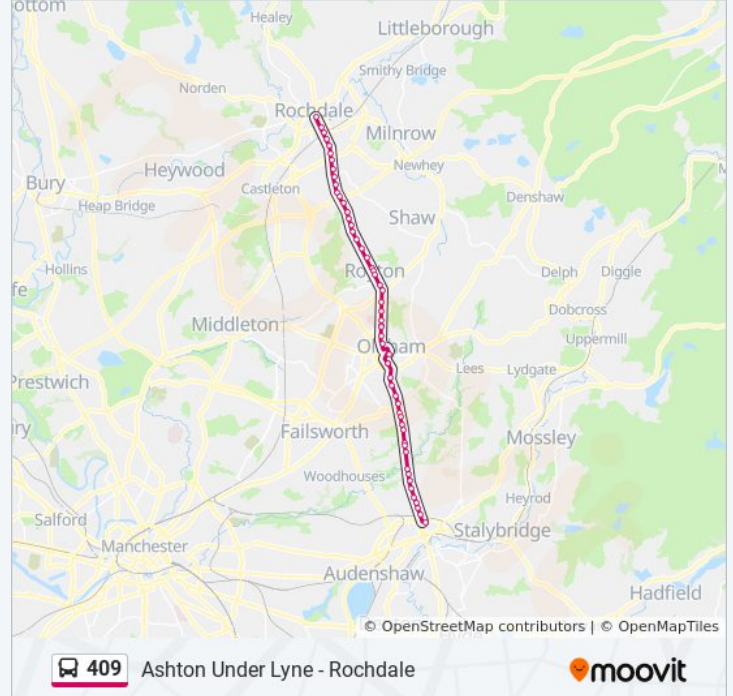

Park Lane

Coal Pit Lane

Keb Lane

Victoria Street

Oldham Road

Tree House Avenue

Downshaw Road

Anglesey Road

Wilshaw Lane (Stop D)

Atlas Street

Bradbury Street

Taunton Road

Ashton-Under-Lyne Interchange

Coldhurst Street

Belmont Street

Oldham

Direction: Rochdale

55 stops

[VIEW LINE SCHEDULE](#)

Ashton-Under-Lyne Interchange

Taunton Road

Christ Church

Atlas Street

Wilshaw Lane (Stop C)

Anglesey Road

Downshaw Road

Tree House Avenue

Oldham Road

Victoria Street

Keb Lane

Coal Pit Lane

Park Lane