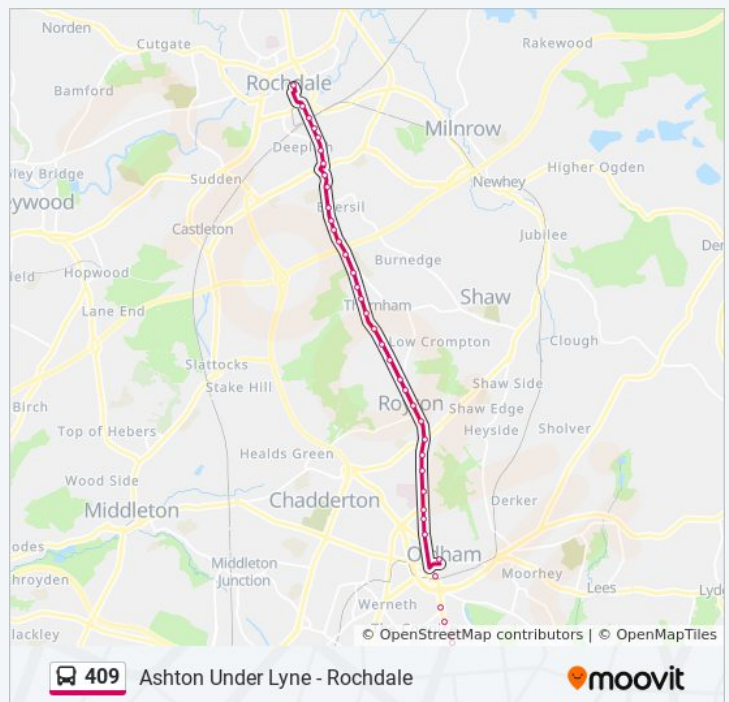

Wilshaw Lane (Stop D)

Atlas Street

Bradbury Street

Taunton Road

Ashton-Under-Lyne Interchange

Coldhurst Street

Belmont Street

Oldham

Direction: Rochdale

55 stops

[VIEW LINE SCHEDULE](#)

Ashton-Under-Lyne Interchange

Taunton Road

Christ Church

Atlas Street

Wilshaw Lane (Stop C)

Barn Street (Stop Kb)

Oldham

Belmont Street

Coldhurst Street

Featherstall Road North

409 bus Time Schedule

Rochdale Route Timetable:

Sunday	5:57 AM - 10:40 PM
Monday	4:56 AM - 11:05 PM
Tuesday	4:56 AM - 11:05 PM
Wednesday	4:56 AM - 11:05 PM
Thursday	4:56 AM - 11:05 PM
Friday	Not Operational
Saturday	5:19 AM - 11:05 PM

409 bus Info

Direction: Rochdale

Stops: 55

Trip Duration: 54 min

Line Summary:

Royal Oldham Hospital (Stop C)

Old Grey Mare

Old Edge Lane (Stop F)