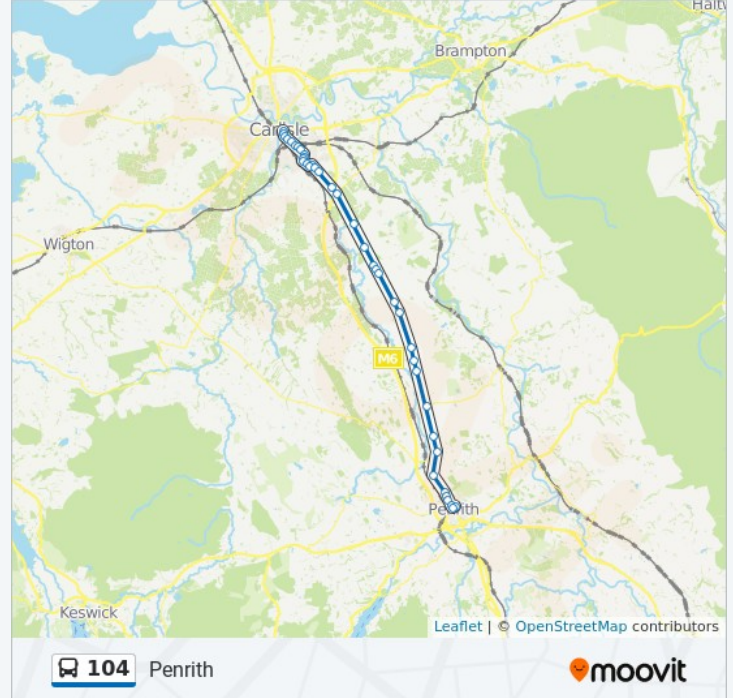

## Direction: Petteril Bank

15 stops

[VIEW LINE SCHEDULE](#)

Bus Station (Ca), Carlisle

Carlisle Bus Station, Carlisle

LA Mexxaluna, Carlisle

The Crescent, Carlisle

Vue Cinema, Carlisle