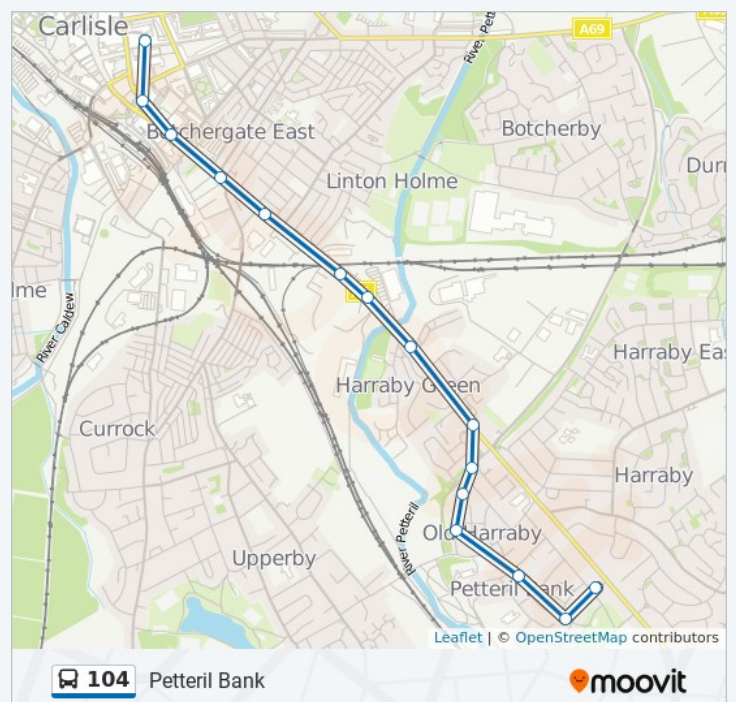

## Direction: Whinfell

44 stops

[VIEW LINE SCHEDULE](#)

Bus Station (Ca), Carlisle

Carlisle Bus Station, Carlisle

LA Mexxaluna, Carlisle

The Crescent, Carlisle

Vue Cinema, Carlisle