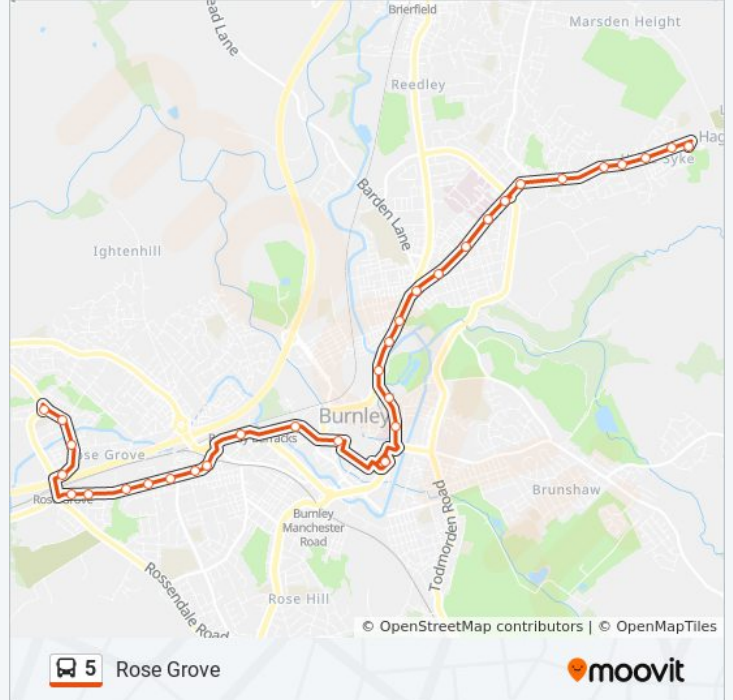

Direction: Burnley

18 stops

[VIEW LINE SCHEDULE](#)

Turning Circle
Queen Street
Granville Street
Moorview Close
Craven Heifer
St James School
Lytham Road
Casterton Avenue
Burnley General Hospital
Haydock Street
Swinless Street
Duke Of York
Hallwell Street
Hebrew Road
Prestige Park
Ormerod Road
St Peters Centre
Burnley

5 bus Info

Direction: Harle Syke

Stops: 31

Trip Duration: 36 min

Line Summary:

Hebrew Road
 Hallwell Street
 Duke Of York
 Swinless Street
 Haydock Street
 Burnley General Hospital
 Lytham Road
 St James School
 Craven Heifer
 Moorview Close
 Granville Street
 Queen Street
 Turning Circle

Direction: Rose Grove

33 stops

[VIEW LINE SCHEDULE](#)

Turning Circle
 Queen Street
 Granville Street
 Moorview Close
 Craven Heifer
 St James School
 Lytham Road
 Casterton Avenue
 Burnley General Hospital
 Haydock Street
 Swinless Street
 Duke Of York
 Hallwell Street
 Hebrew Road
 Prestige Park
 Ormerod Road

5 bus Info

Direction: Rose Grove

Stops: 33

Trip Duration: 35 min

Line Summary:

St Peters Centre
Burnley
Mechanics Institute
Sutcliffe Street
Clifton Street
Barracks Rail Station
Hameldon Approach
Hargher Street
Cog Lane
Florence Street
Barclay Hills
Inglehurst Road
Rail Station
Leaver Street
Dorset Street
St Augustines Church
Lane Ends Hotel