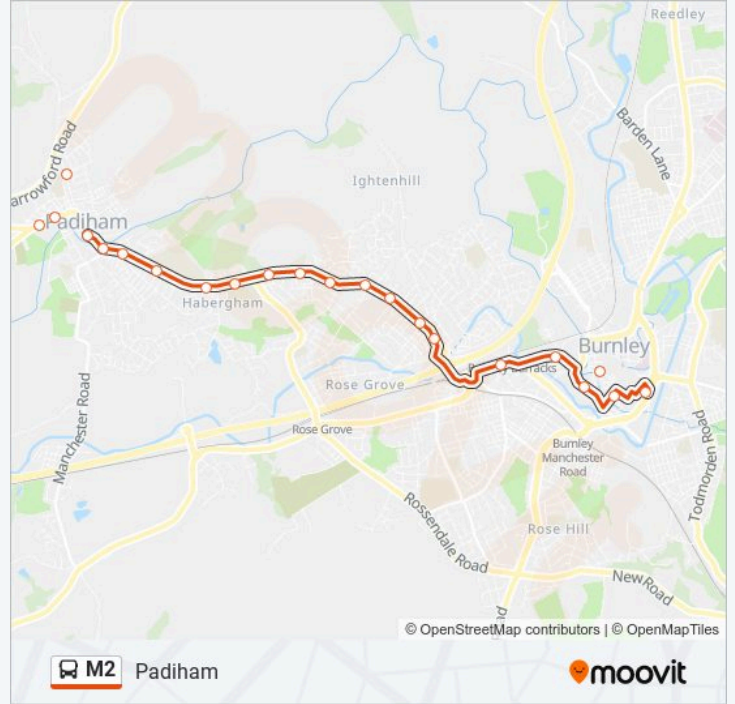

Direction: Altham

25 stops

[VIEW LINE SCHEDULE](#)

- Burnley
- St James Street (Stop 1)
- Clifton Street
- Barracks Rail Station
- Gannow Top
- Tim Bobbin
- Dugdale Road
- Lockyer Avenue
- Middlesex Avenue
- Anglesey Avenue
- Kiddrow Lane
- Byron Street
- Cowley Crescent
- Milton Street
- Victoria Road
- Bridge Inn
- Town Hall
- North Street
- Memorial Park
- Cemetery
- Princess Street

M2 bus Info

Direction: Burnley

Stops: 47

Trip Duration: 51 min

Line Summary:

- Sydney Avenue
- Portfield Road
- Burnley Road (Stop 4)
- Haywood Caravan Park
- Jubilee Street
- Campbell Street
- Stork Hotel
- School Lane
- Clough Lane
- Slade Lane
- Bank Street
- Post Office
- Bridge Inn
- Victoria Road
- Milton Street
- Whitegate
- Byron Street
- Kiddrow Lane
- Anglesey Avenue
- Middlesex Avenue
- Lockyer Avenue
- Dugdale Road
- Tim Bobbin
- Gannow Top
- Barracks Rail Station
- Clifton Street
- Sutcliffe Street
- Mechanics Institute
- Burnley

M2 bus Info

Direction: Padiham

Stops: 21

Trip Duration: 18 min

Line Summary:

Victoria Road

Bridge Inn

Town Hall

North Street

Memorial Park

Vicarage Avenue

Slade Lane

M2 bus time schedules and route maps are available in an offline PDF at moovitapp.com. Use the Moovit App to see live bus times, train schedule or subway schedule, and step-by-step directions for all public transit in North West.