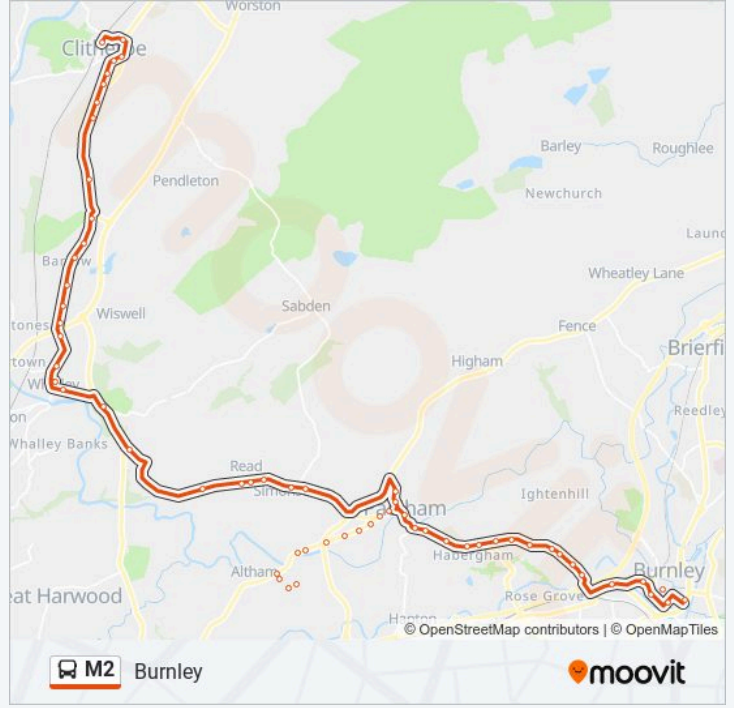

Direction: Altham

25 stops

[VIEW LINE SCHEDULE](#)

- Burnley
- St James Street (Stop 1)
- Clifton Street
- Barracks Rail Station
- Gannow Top
- Tim Bobbin
- Dugdale Road
- Lockyer Avenue
- Middlesex Avenue
- Anglesey Avenue
- Kiddrow Lane
- Byron Street
- Cowley Crescent
- Milton Street
- Victoria Road
- Bridge Inn
- Town Hall
- North Street
- Memorial Park
- Cemetery
- Princess Street

M2 bus Info

Direction: Burnley

Stops: 47

Trip Duration: 51 min

Line Summary:

- Sydney Avenue
- Portfield Road
- Burnley Road (Stop 4)
- Haywood Caravan Park
- Jubilee Street
- Campbell Street
- Stork Hotel
- School Lane
- Clough Lane
- Slade Lane
- Bank Street
- Post Office
- Bridge Inn
- Victoria Road
- Milton Street
- Whitegate
- Byron Street
- Kiddrow Lane
- Anglesey Avenue
- Middlesex Avenue
- Lockyer Avenue
- Dugdale Road
- Tim Bobbin
- Gannow Top
- Barracks Rail Station
- Clifton Street
- Sutcliffe Street
- Mechanics Institute
- Burnley

Direction: Clitheroe Town Centre

47 stops

[VIEW LINE SCHEDULE](#)

M2 bus Time Schedule

Clitheroe Town Centre Route Timetable:

Sunday

08:58 - 18:58

Burnley
Mechanics Institute
Sutcliffe Street
Clifton Street
Barracks Rail Station
Gannow Top
Tim Bobbin
Dugdale Road
Lockyer Avenue
Middlesex Avenue
Anglesey Avenue
Kiddrow Lane
Byron Street
Cowley Crescent
Milton Street
Victoria Road
Bridge Inn
Town Hall
Bank Street
Slade Lane
Clough Lane
Haugh Avenue
Fountains Avenue
Constitutional Club
Jubilee Street
Haywood Caravan Park
Burnley Road (Stop 3)
Portfield Road
Rendezvous
Post Office
Hayhurst Road
Rookwood