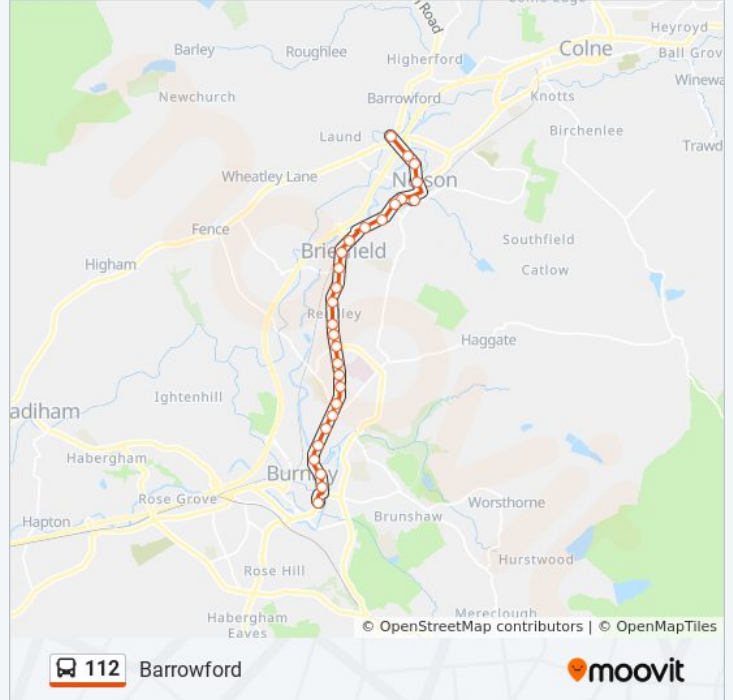

Direction: Barrowford

28 stops

[VIEW LINE SCHEDULE](#)

- Burnley
- St Peters Centre
- Ormerod Road
- Prestige Park
- Hebrew Road
- Hallwell Street
- Duke Of York
- Newman Street
- Murray Street
- Queensgate Depot
- The Prairie
- Casterton Avenue
- Reedley Grove
- Redman Road
- Reedley Road
- Regent Street
- Town Hall
- Every Street
- Park View Close
- Churchill Way
- Farrer Street
- Lomeshaye Road

Trip Duration: 28 min

Line Summary:

Mosley Street

Nelson

Pendle Street

East Street

Canal Bridge

Nelson And Colne College

Direction: Burnley

26 stops

[VIEW LINE SCHEDULE](#)

Nelson And Colne College

Rook Street

Pendle Street

Nelson

Lomeshaye Road

112 bus Info

Direction: Burnley

Stops: 26

Trip Duration: 29 min

Line Summary:

Newman Street

Duke Of York

Hallwell Street