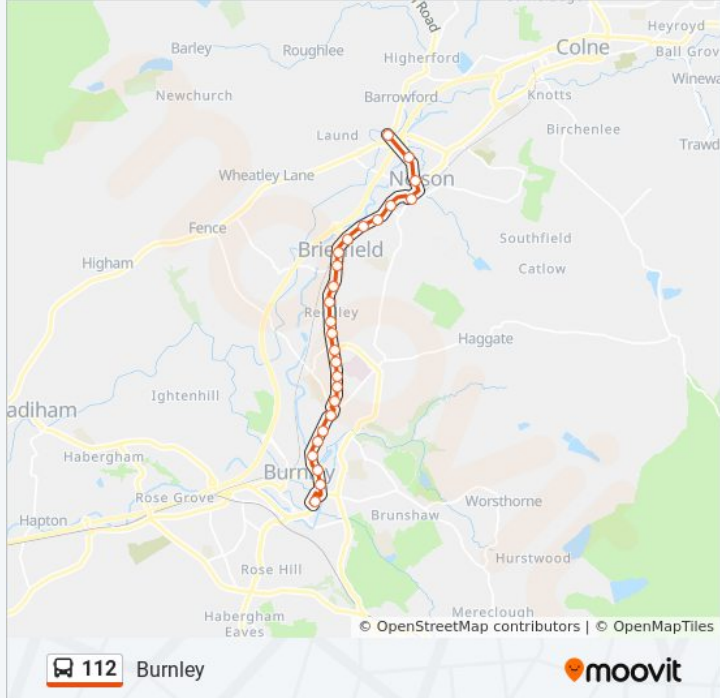

Newman Street

Duke Of York

Hallwell Street

Hebrew Road

Prestige Park

Ormerod Road

St Peters Centre

Burnley

112 bus time schedules and route maps are available in an offline PDF at moovitapp.com. Use the [Moovit App](#) to see live bus times, train schedule or subway schedule, and step-by-step directions for all public transit in North West.

[About Moovit](#) • [MaaS Solutions](#) • [Supported Countries](#) • [Mooviter Community](#)

© 2024 Moovit - All Rights Reserved

Check Live Arrival Times