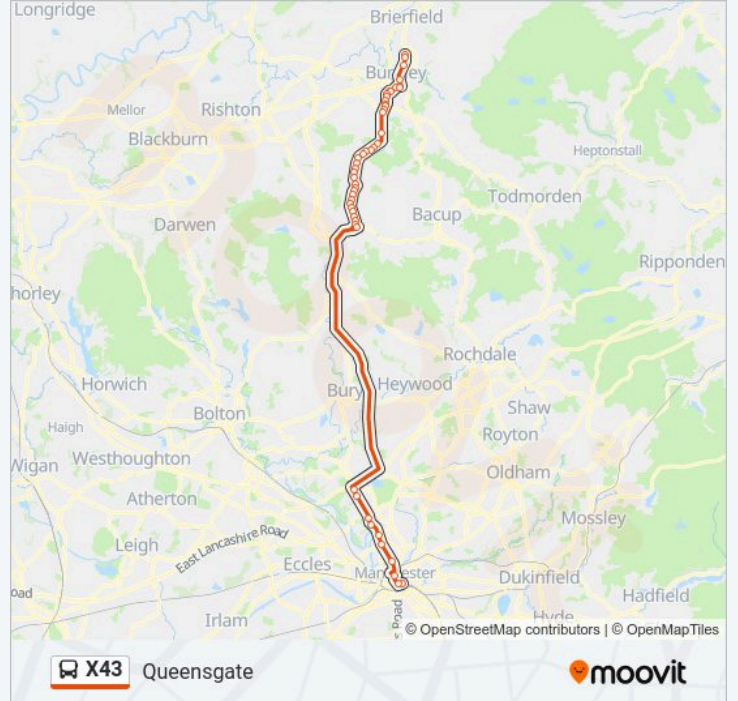

Asda (Stand Q)

Kingfisher

Prospect Road

Hollin Lane

Lime Tree Grove

X43 bus Time Schedule

Queensgate Route Timetable:

Sunday	16:30 - 22:00
Monday	20:30 - 23:00
Tuesday	20:30 - 23:00
Wednesday	20:30 - 23:00
Thursday	20:30 - 23:00
Friday	20:30 - 23:00
Saturday	20:00 - 23:00

X43 bus Info

Direction: Queensgate

Stops: 48

Trip Duration: 79 min

Line Summary:

Thorn Street
Spring Side
Crawshaw Hall
Black Dog
Adelaide Street
Primary School
Middlegate Green
Goodshaw Fold Road
Goodshaw Avenue North
Commercial Street
Goodshaw Lane
Oak Mill
Alma Terrace
Beijing Restaurant
Reservoir
Cotton Row
Waggoners Inn
Rossendale Avenue
The Summit
Gainsborough Avenue
Rose And Crown
Rose Hill Avenue
Rose Hill Road
St Matthews Street
Carlton Road
Railway Station (Stop A)
Mechanics Institute
Burnley
Ormerod Road
Duke Of York
Murray Street
Queensgate Depot

Direction: Rawtenstall

32 stops

[VIEW LINE SCHEDULE](#)

- Burnley
- Mechanics Institute
- Railway Station (Stop B)
- Carlton Road
- Rosehill Road
- Rose Hill Avenue
- Rose And Crown
- Gainsborough Avenue
- The Summit
- Rosendale Avenue
- Waggoners Inn
- Cotton Row
- Reservoir
- Beijing Restaurant
- Alma Terrace
- Oak Mill
- Goodshaw Lane
- Commercial Street
- Goodshaw Avenue North
- Goodshaw Fold Road
- Middlegate Green
- Primary School
- Adelaide Street
- Black Dog
- Hollin Way
- Spring Side
- Thorn Street
- Lime Tree Grove
- Hollin Lane