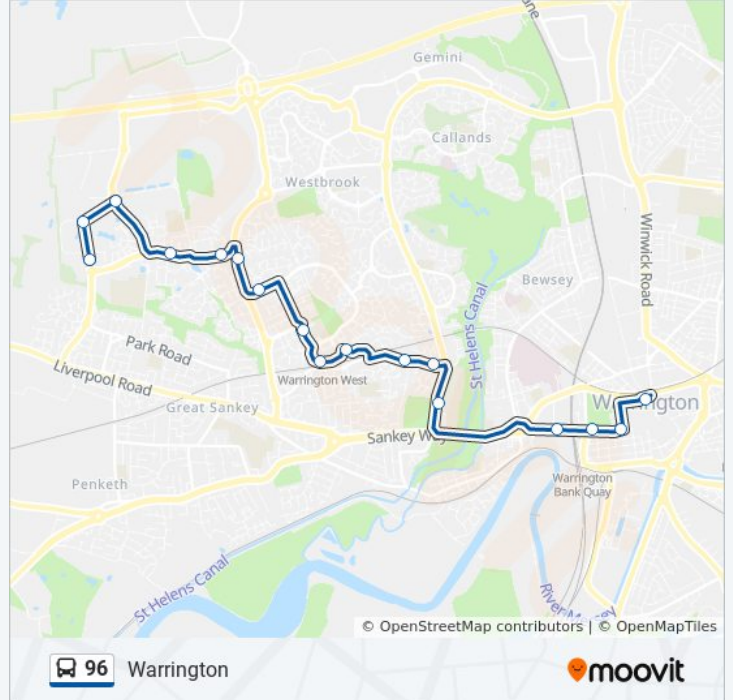

## Lingley Mere

Get The App

The 96 bus line (Lingley Mere) has 2 routes. For regular weekdays, their operation hours are:

(1) Lingley Mere: 07:40 - 09:20(2) Warrington: 16:10 - 18:05

Use the Moovit App to find the closest 96 bus station near you and find out when is the next 96 bus arriving.

### Direction: Lingley Mere

21 stops

[VIEW LINE SCHEDULE](#)

- Warrington Bus Interchange
- Legh Street (Stop Ae)
- White Hart (Stop Ab)
- Warrington Bank Quay Station
- Crosfields
- St Gregorys School
- Payne Close
- Hood Lane
- Sunset Boulevard
- Warrington West Railway Station
- Chapelford Farm
- The Boulevard
- Kingsdale Road
- Bishopdale Close
- Wensleydale Close
- Kingsdale Mere
- Post Office Sorting Centre
- Sankey Forum
- North West Fire & Control Centre
- United Utilities
- Hawswater House

### 96 bus Info

**Direction:** Lingley Mere

**Stops:** 21

**Trip Duration:** 19 min

**Line Summary:**

**Direction: Warrington**

17 stops

[VIEW LINE SCHEDULE](#)

**96 bus Info**

**Direction:** Warrington

**Stops:** 17

**Trip Duration:** 19 min

**Line Summary:**

96 bus time schedules and route maps are available in an offline PDF at [moovitapp.com](https://moovitapp.com). Use the [Moovit App](#) to see live bus times, train schedule or subway schedule, and step-by-step directions for all public transit in North West.