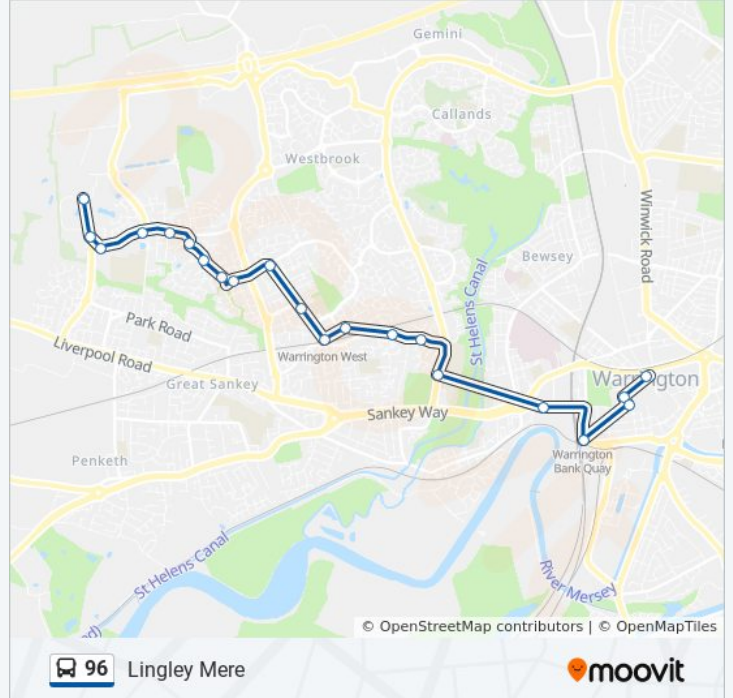

## Lingley Mere

Get The App

The 96 bus line (Lingley Mere) has 2 routes. For regular weekdays, their operation hours are:

(1) Lingley Mere: 07:40 - 09:20(2) Warrington: 16:10 - 18:05

Use the Moovit App to find the closest 96 bus station near you and find out when is the next 96 bus arriving.

### Direction: Lingley Mere

21 stops

[VIEW LINE SCHEDULE](#)

- Warrington Bus Interchange
- Legh Street (Stop Ae)
- White Hart (Stop Ab)
- Warrington Bank Quay Station
- Crosfields
- St Gregorys School
- Payne Close
- Hood Lane
- Sunset Boulevard
- Warrington West Railway Station
- Chapelford Farm
- The Boulevard
- Kingsdale Road
- Bishopdale Close
- Wensleydale Close
- Kingsdale Mere
- Post Office Sorting Centre
- Sankey Forum
- North West Fire & Control Centre
- United Utilities
- Hawswater House

### 96 bus Time Schedule

Lingley Mere Route Timetable:

Sunday	Not Operational
Monday	07:40 - 09:20
Tuesday	07:40 - 09:20
Wednesday	07:40 - 09:20
Thursday	07:40 - 09:20
Friday	07:40 - 09:20
Saturday	Not Operational

### 96 bus Info

**Direction:** Lingley Mere

**Stops:** 21

**Trip Duration:** 19 min

**Line Summary:**

**Direction: Warrington**

17 stops

[VIEW LINE SCHEDULE](#)