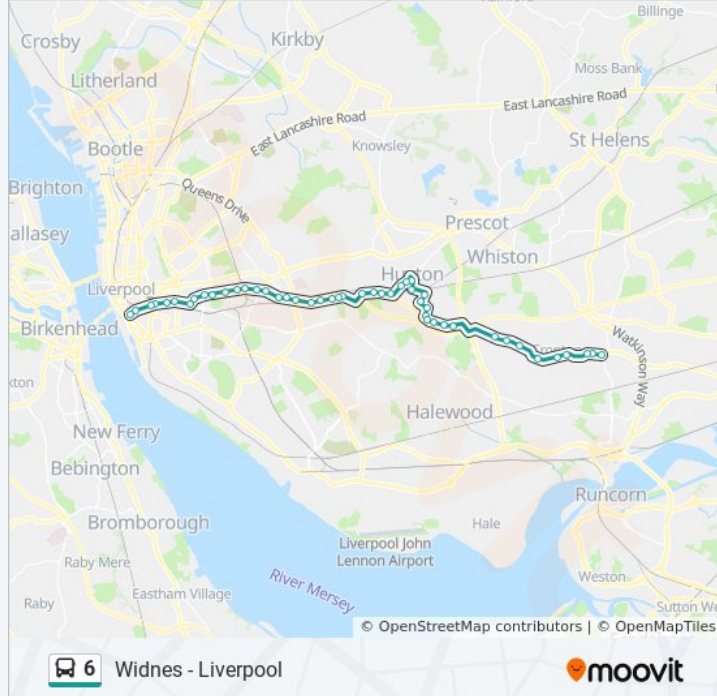

Archway Road (Stop J)

Huyton Town Centre (Stop M)

Poplar Bank

Waterside Park

Lawton Road

Bridge Road (Stop B)

Pilch Lane East

Court Hey Church

Court Hey Road

Grangewood

Chelwood Avenue

Broadgreen Station (Stop R)

Queens Drive

Warnerville Road

Domville Road

Mill Lane

Rathbone Road

Ardleigh Road

Milton Road

Innovation Boulevard

Botanic Place

Durning Road

Marmaduke Street

Overton Street

Crown Street

Mount Pleasant

Ainsworth Street

Hawke Street

Gradwell Street

Liverpool One