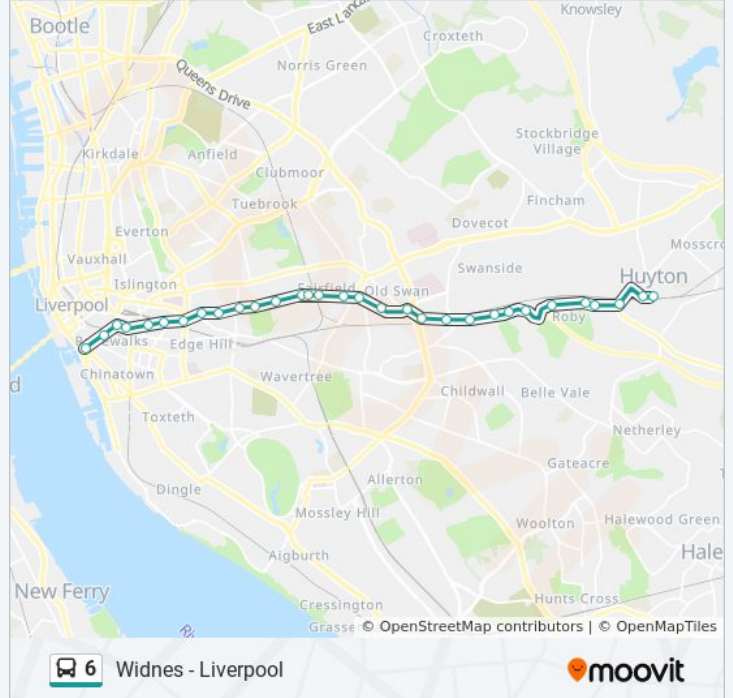

Direction: Huyton
 31 stops
[VIEW LINE SCHEDULE](#)

- Liverpool One
- College Lane (Stop Ha)
- Ranelagh Street (Stop Ga)
- Adelphi Hotel (Stop Ba)
- Trowbridge Street
- Mount Pleasant
- Crown Street
- Hall Lane
- Jubilee Drive
- Holt Road
- Deane Road
- Laurel Road
- West Bank Road
- Lomond Road
- Ardleigh Road
- Elmway Close
- St Oswald Street
- Domville Road
- Edge Lane Drive
- Queens Drive
- Broadgreen Station (Stop P)
- Chelwood Avenue

Grangewood
 Court Hey Road
 Rimmer Avenue
 Pilch Lane East
 Roby Station (Stop A)
 Anderton Terrace
 Roby Road
 Westmorland Road
 Huyton

Direction: Liverpool

48 stops

[VIEW LINE SCHEDULE](#)

The Globe
 Hillcrest
 Pex Hill
 Hall Lane
 Chapel Lane
 Alder Lane
 Tue Lane
 Prescot Road
 Dacres Bridge Lane
 Coppice Lane
 Bardley Crescent
 Manley Road
 Biglands Drive
 Oakfield Drive
 Meadow Drive
 St Annes Road
 St Agnes Road
 Huyton

Stops: 48

Trip Duration: 37 min

Line Summary:

Archway Road (Stop J)

Huyton Town Centre (Stop M)

Poplar Bank

Waterside Park

Lawton Road

Durning Road

Marmaduke Street

Overton Street

Crown Street

Mount Pleasant

Ainsworth Street

Hawke Street

Gradwell Street