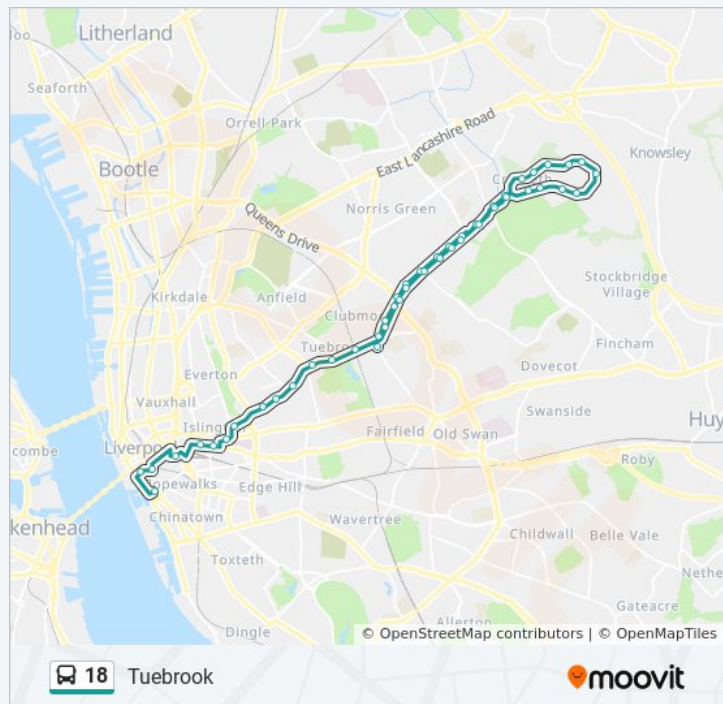

Lisburn Lane

Delamain Road

Adshead Road

Queens Drive

Altham Road

Lorenzo Drive

Lewisham Road

Stalisfield Avenue

Moorfields (Stop Dd)

Derby Square (Stop Lc)

James Street Station (Stop Je)

Liverpool One

Direction: Tuebrook

46 stops

[VIEW LINE SCHEDULE](#)

Liverpool One

Kerman Close

18 bus Info

Direction: Tuebrook

Stops: 46

Trip Duration: 44 min

Line Summary:

Meadow Lane

Marldon Road