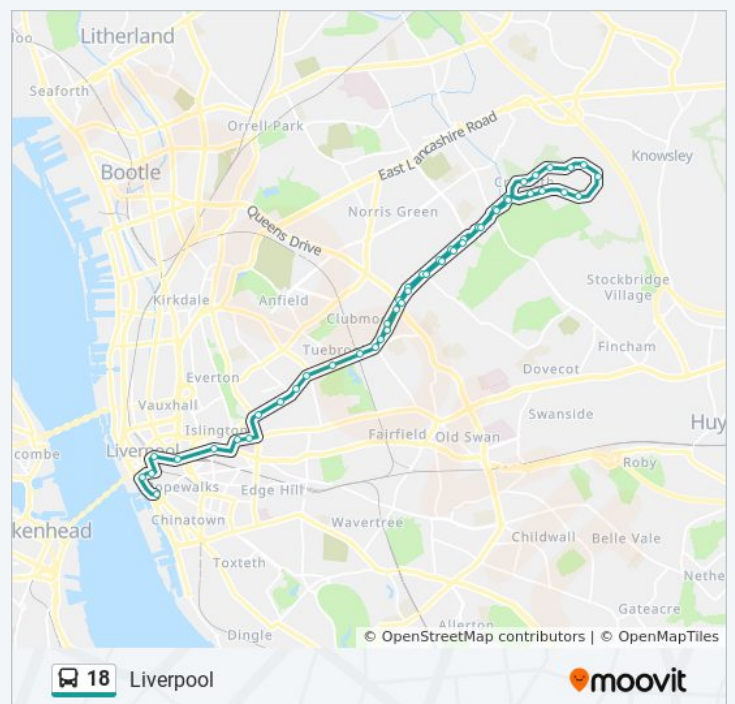

Queen Square

Moorfields (Stop Dd)

Derby Square (Stop Lc)

James Street Station (Stop Je)

Liverpool One

Direction: Liverpool

47 stops

[VIEW LINE SCHEDULE](#)

18 bus Time Schedule

Liverpool Route Timetable:

Sunday	7:51 AM - 10:19 AM
Monday	6:00 AM - 7:33 AM
Tuesday	6:00 AM - 7:33 AM
Wednesday	6:00 AM - 7:33 AM
Thursday	6:00 AM - 7:33 AM
Friday	7:51 AM - 10:19 AM
Saturday	6:19 AM - 8:54 AM

18 bus Info

Direction: Liverpool

Stops: 47

Trip Duration: 45 min

Line Summary:

Kents Bank

Kerman Close

Meadow Lane

Moorfields (Stop Dd)

Derby Square (Stop Lc)

James Street Station (Stop Je)

Liverpool One

Direction: Tuebrook

46 stops

[VIEW LINE SCHEDULE](#)

Liverpool One