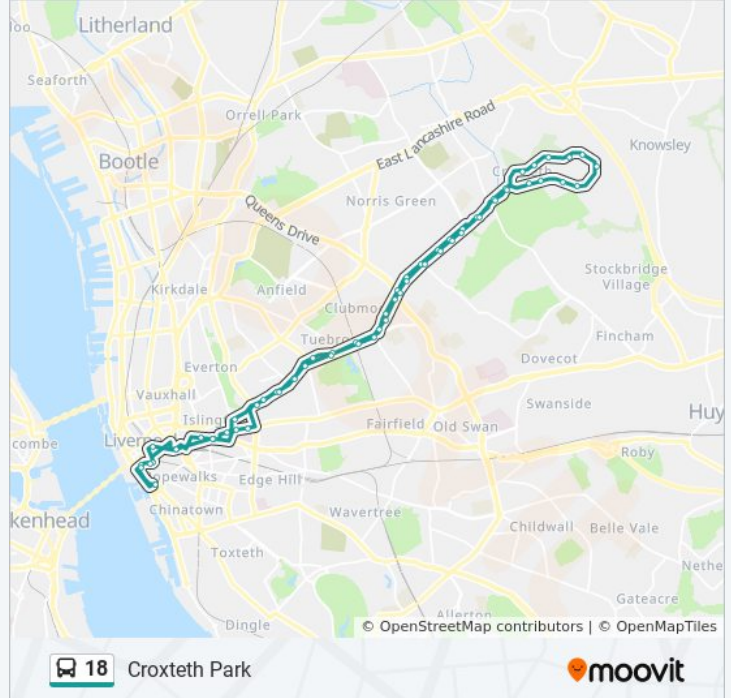

Direction: Croxteth Park

60 stops

[VIEW LINE SCHEDULE](#)

- Liverpool One
- North John Street (Stop Lb)
- Queen Square
- Wilde Street
- Pembroke Place (Stop E)
- Falkland Street
- Shaw Street (Stop B)
- Caird Street
- Hygeia Street
- Conwy Drive
- Ellel Grove
- Grange Street
- Windsor Road
- Lisburn Lane
- Delamain Road
- Adshead Road
- Queens Drive
- Altham Road
- Lorenzo Drive
- Lewisham Road
- Stalisfield Avenue
- Wingrave Way

18 bus Info

Direction: Croxteth Park
Stops: 60
Trip Duration: 84 min
Line Summary:

Marshgate Road
Croxteth Hall Lane
Abbeyfield Drive
Grayling Drive
Crompton Drive
Langley Close
Mullwood Close
Verwood Drive
Nightingale Road
Woodvale Road
Measham Way
Veronica Close
Crucian Way
Fir Tree Drive South
Croxteth Hall Lane
Kents Bank
Kerman Close
Meadow Lane
Marldon Road
Almonds Green
Liddell Road
Culme Road
Delamain Road
Green Lane
New Road
Belmont Drive
Sheil Road
Conwy Drive
Farnworth Street
Nevin Street
Low Hill
Epworth Street
Greek Street (Stop R)

Queen Square

Moorfields (Stop Dd)

Derby Square (Stop Lc)

James Street Station (Stop Je)

Liverpool One

Direction: Liverpool

47 stops

[VIEW LINE SCHEDULE](#)

Moorfields (Stop Dd)

Derby Square (Stop Lc)

James Street Station (Stop Je)

Liverpool One

Direction: Tuebrook

46 stops

[VIEW LINE SCHEDULE](#)

Liverpool One