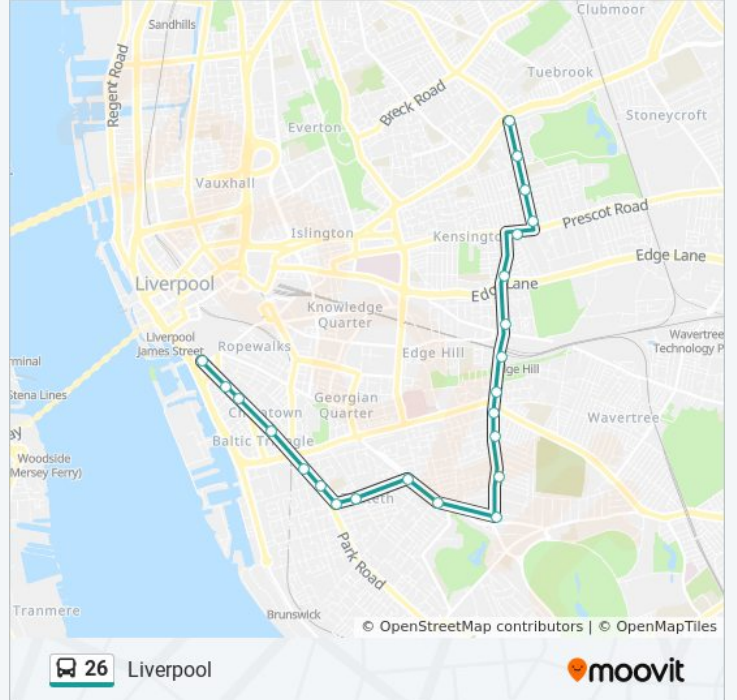

Direction: Anfield

Stops: 38

Trip Duration: 55 min

Line Summary:

Edge Hill Station (Stop B)

Widney Close

Yanwath Street

Boswell Street

Penlinken Drive

Huntly Road

Phillmore Road

Direction: Liverpool

23 stops

[VIEW LINE SCHEDULE](#)

Rocky Lane

Penlinken Drive

Huntly Road

Phillmore Road

Deane Road

Toft Street

Crosfield Road

Edge Hill Station (Stop B)

Widney Close

Yanwath Street

26 bus Info

Direction: Liverpool

Stops: 23

Trip Duration: 18 min

Line Summary:

Stanhope Street
Brick Street
Sparling Street
Forrest Street
Liverpool One

26 bus time schedules and route maps are available in an offline PDF at moovitapp.com. Use the Moovit App to see live bus times, train schedule or subway schedule, and step-by-step directions for all public transit in North West.