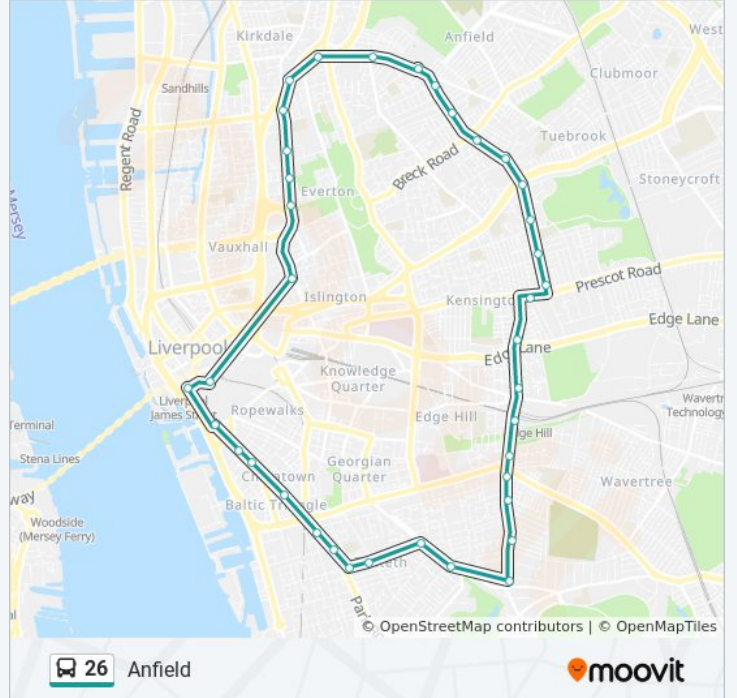

Direction: Anfield

Stops: 38

Trip Duration: 55 min

Line Summary:

Edge Hill Station (Stop B)

Widney Close

Yanwath Street

Boswell Street

Lime Grove

Croxth Road

High Park Street

North Hill Street

Luke Street

Park Road

Hill Street

Stanhope Street

Brick Street

Sparling Street

Forrest Street

Liverpool One

Direction: Kensington

19 stops

[VIEW LINE SCHEDULE](#)

Liverpool One

North John Street (Stop Lb)

Great Richmond Street

Virgil Street

Wilbraham Street

Buckingham Street

Boundary Street East

Smith Street

Kirkdale Vale