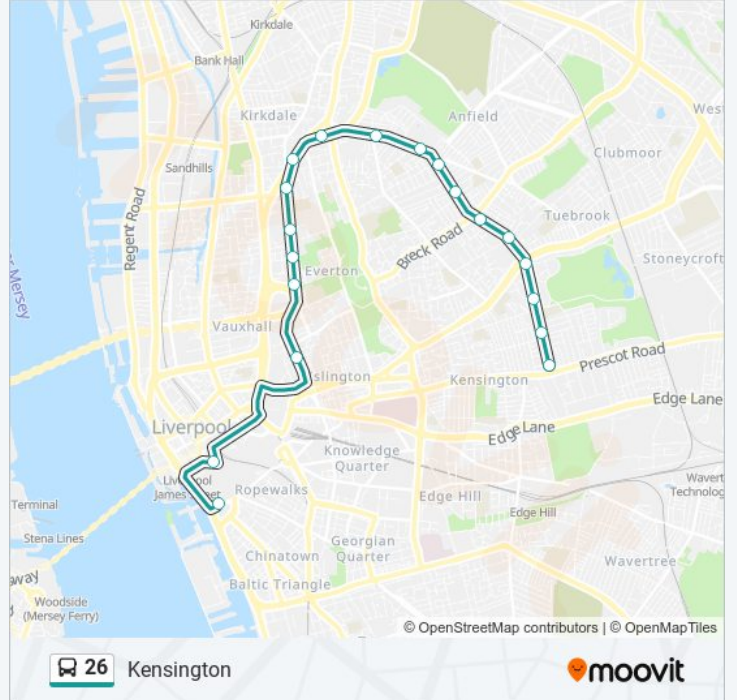

Direction: Anfield

Stops: 38

Trip Duration: 55 min

Line Summary:

Edge Hill Station (Stop B)

Widney Close

Yanwath Street

Boswell Street

North John Street (Stop Lb)

Great Richmond Street

Virgil Street

Wilbraham Street

Buckingham Street

Boundary Street East

Smith Street

Kirkdale Vale

26 bus Info

Direction: Kensington

Stops: 19

Trip Duration: 29 min

Line Summary:

Breck Road

Castlewood Road

Rocky Lane

Penlinken Drive

Huntly Road

Phillmore Road

Direction: Liverpool

23 stops

[VIEW LINE SCHEDULE](#)

Rocky Lane

Penlinken Drive