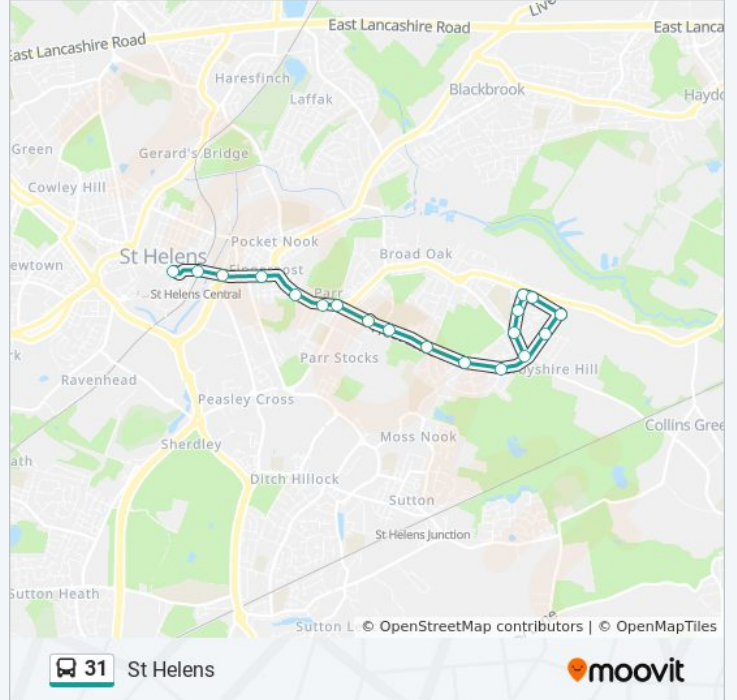

31 bus time schedules and route maps are available in an offline PDF at moovitapp.com. Use the [Moovit App](#) to see live bus times, train schedule or subway schedule, and step-by-step directions for all public transit in North West.

[About Moovit](#) • [MaaS Solutions](#) • [Supported Countries](#) • [Mooviter Community](#)

© 2024 Moovit - All Rights Reserved

Check Live Arrival Times