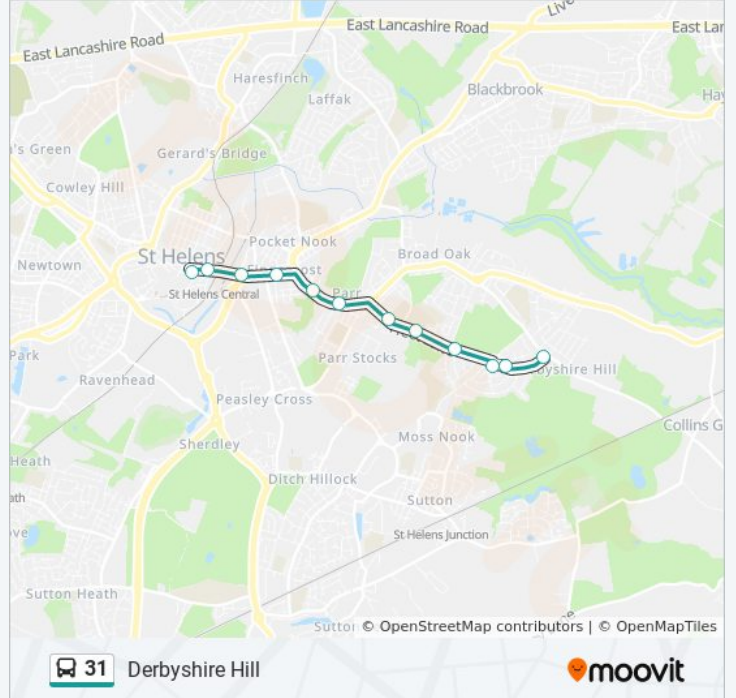

## Direction: Derbyshire Hill

12 stops

[VIEW LINE SCHEDULE](#)

St Helens  
St Helens Central Station (Stop B)  
Phoenix Brow  
Traverse Street  
Parr Stocks Road  
Ramford Street  
Stocks Avenue  
Lansbury Avenue  
Ashtons Green Drive  
Moss Lane  
Downway Lane  
Derbyshire Hill Road

## 31 bus Time Schedule

Derbyshire Hill Route Timetable:

Sunday	7:10 AM - 10:40 PM
Monday	5:40 AM - 11:10 PM
Tuesday	5:40 AM - 11:10 PM
Wednesday	5:40 AM - 11:10 PM
Thursday	5:40 AM - 11:10 PM
Friday	7:10 AM - 11:10 PM
Saturday	5:55 AM - 11:10 PM

## 31 bus Info

**Direction:** Derbyshire Hill

**Stops:** 12

**Trip Duration:** 9 min

**Line Summary:**

**Direction: St Helens**

19 stops

[VIEW LINE SCHEDULE](#)

Derbyshire Hill Road

Derbyshire Hill Road

Moore Avenue

Mount Pleasant Avenue

Mcminnis Avenue

Mount Pleasant Ave

Reynolds Ave

Downway Lane