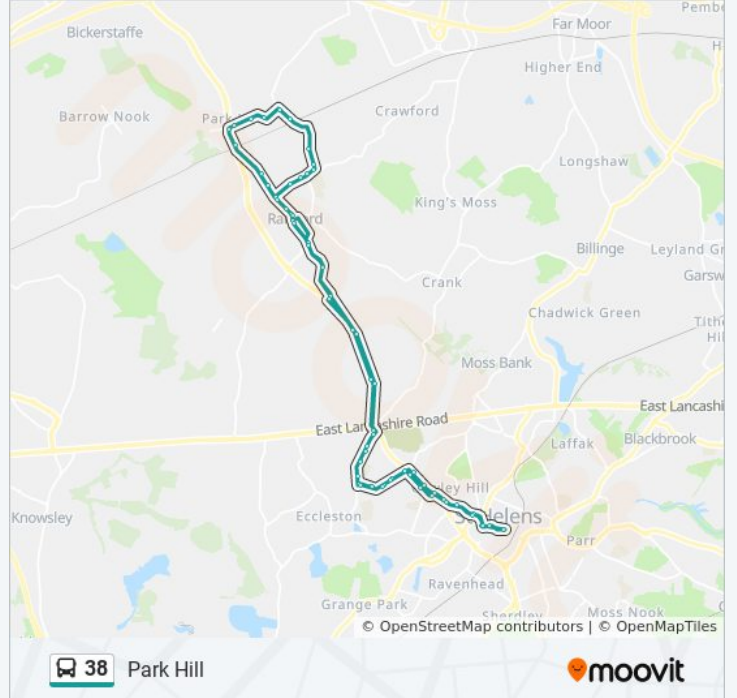

Direction: Park Hill

64 stops

[VIEW LINE SCHEDULE](#)

- St Helens
- Baldwin Street (Stand D3)
- Rigby Street
- Spray Street
- Harris Street
- Ruskin Drive
- Swinburne Road
- Fairfield Road
- Beaconsfield Road
- Kiln Close
- Millbrook Lane
- Calderhurst Drive
- Crantock Grove
- East Lancashire Road
- Longwood Close
- St Helens Road
- Rainford By-Pass
- Wellfield
- Thickwood Moss Lane
- Whalley Avenue
- The Avenue
- Alfred Street

38 bus Info

Direction: Park Hill

Stops: 64

Trip Duration: 54 min

Line Summary:

Moss Brow
Helen Bank Drive
Hydes Brow
Old Lane
News Lane
Henderson Drive
Maggots Nook Road
Rainford Station (Stop A)
Bushey Lane
Springfield
Red Delph Lane
Ormskirk Road
Bushey Lane
Red Delph Lane
Dairy Farm Road
Eden Avenue
Old Lane
Cross Pit Lane
Leyland Road
Southern Lane
Hopgood Crescent
Rainford By-Pass
Mill Lane
Longwood Close
Rainford Road
Stuart Road
Hamilton Road
Brookside Avenue
Bleak Hill Road
Brookside Avenue
Coronation Road
Hartington Road
Rosebery Road

Hammill Street

Tennis Street

Dentons Green Lane

Canterbury Street

Cowley Hill Lane

Mill Street

Baldwin Street (Stand D6)

Claughton Street