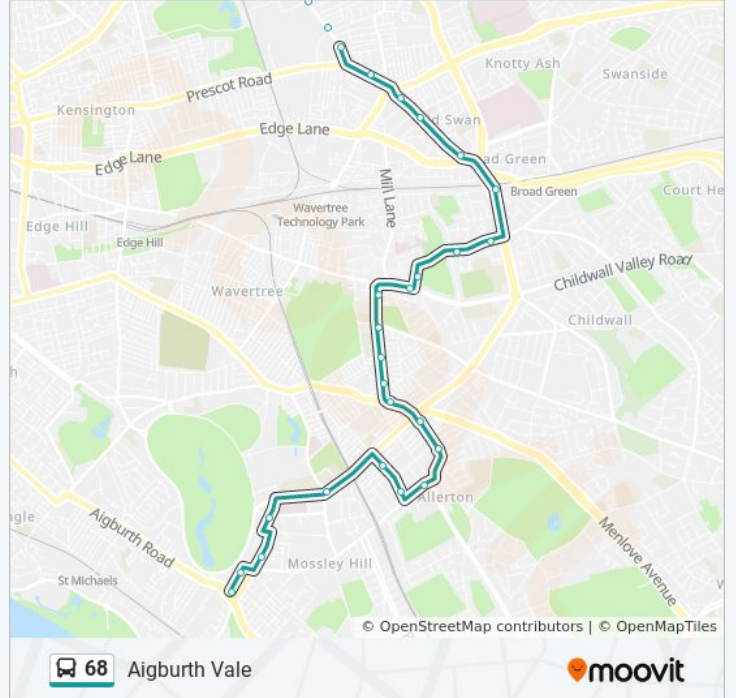

### Direction: Aigburth Vale

54 stops

[VIEW LINE SCHEDULE](#)

- Bootle
- Thornton Road
- Gloucester Road
- Fernhill Road
- Connolly Avenue
- Walton Prison
- Walton Station (Stop C)
- Rice Lane Station (Stop D)
- Fazakerley Road
- Cavendish Drive (Stop A)
- Denbigh Road
- Bedford Road
- Pym Street
- Lind Street
- Eton Street
- Spellow Lane
- Walton Lane
- Anfield Cemetery
- Utting Avenue
- Wenlock Road
- Townsend Lane
- Richmond Park

### 68 bus Info

**Direction:** Aigburth Vale

**Stops:** 54

**Trip Duration:** 63 min

**Line Summary:**

Breckside Park  
March Road  
Windsor Road  
Santon Avenue  
Rockbank Lane  
Tynwald Hill  
Brelade Road  
Bolan Street  
Greenfield Road  
Aylesford Road  
Oakhill Road  
The Green  
Bowring Park Road  
Queens Drive  
Westway  
Childwall Road  
Canvey Close  
Childwall Road  
Woolton Road  
Hereford Road  
Coventry Road  
Plattsville Road  
Ensworth Road  
Wembley Road  
Mather Avenue  
Rose Lane  
Gorsedale Road  
North Mossley Hill Road  
Park Avenue  
Irwell Lane  
Elmswood Road  
Ashfield Road (Stop C)

## Direction: Bootle

54 stops

[VIEW LINE SCHEDULE](#)

Ashfield Road (Stop C)

Elmswood Road

Carnatic Road

Park Avenue

North Mossley Hill Road

Arundel Street

Makin Street

Bedford Road

York Street

Clock Tower Drive (Stop A)

Rawcliffe Road

Rice Lane Station (Stop A)

Walton Station (Stop B)