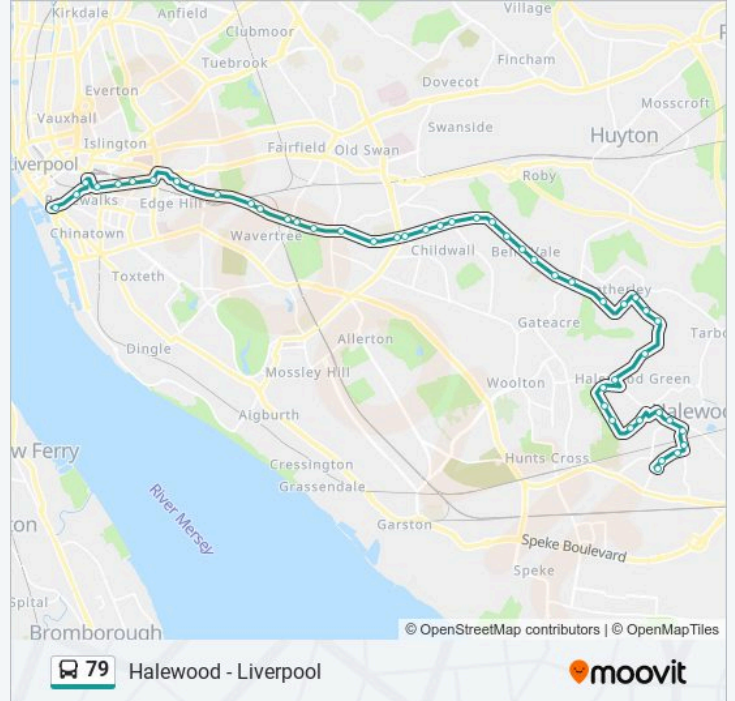

Winster Drive

No. 1

Gerrards Lane

Redwing Way

Foxglove Avenue

Harrier Drive

Trispen Close

Totnes Avenue

Helston Avenue

Hollies Road

Church Road

Leathers Lane

Hornbeam Road

Barncroft Road

Halewood Shopping Centre

Direction: Liverpool

47 stops

[VIEW LINE SCHEDULE](#)

Halewood Shopping Centre (Stop C)

Wood Road

79 bus Time Schedule

Liverpool Route Timetable:

Sunday	05:56 - 23:01
Monday	04:50 - 23:01
Tuesday	04:50 - 23:01

Baileys Lane

Direction: Liverpool

Stops: 47

Trip Duration: 47 min

Line Summary:

Glynn Street

Colville Street

Picton Crescent

Salisbury Road