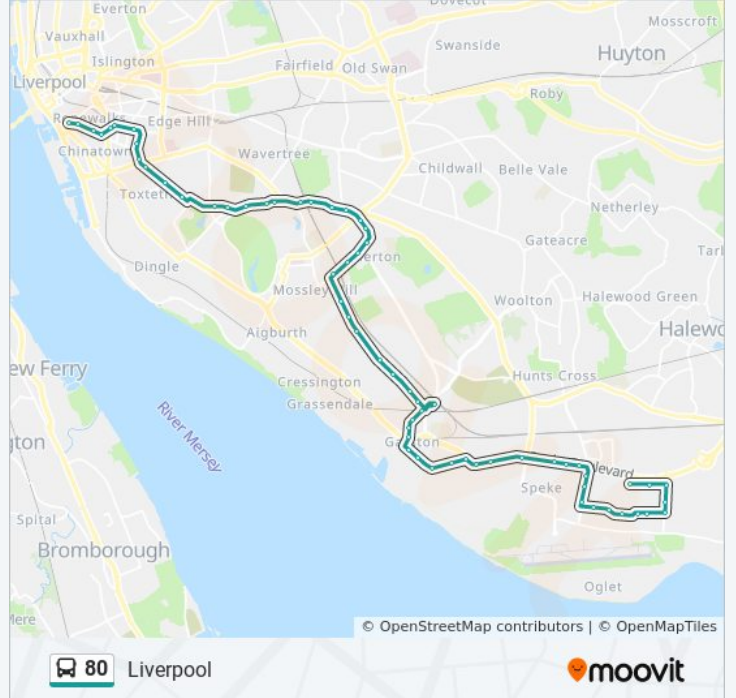

**Direction: Liverpool**

63 stops

[VIEW LINE SCHEDULE](#)

- Morrisons (Stand 3)
- All Hallows Drive
- East Mill Wood Road
- Alder Wood Avenue
- Heath Gate Avenue
- Oldbridge Road
- Little Heath Road
- Parade Crescent
- Harefield Road
- Lovel Road
- Tewit Hall Road
- Blackrod Avenue
- Bray Road
- Western Avenue
- Woodend Lane
- Longman Drive
- Speke Hall Avenue
- Estuary Boulevard
- New Mersey Shopping Park
- Banks Road
- Skyhawk Avenue
- Banks Lane

**80 bus Info**

**Direction:** Liverpool

**Stops:** 63

**Trip Duration:** 63 min

**Line Summary:**

Aston Street  
Harbour Drive  
St Marys Road  
Sidwell Street  
Shrewsbury Road  
Island Road  
Liverpool South Parkway (Stand 3)  
Cardwell Road  
Dinesan Road  
Whitehedge Road  
Ravenstone Road  
West Allerton Station (Stop B)  
Brynmor Road  
Cooper Avenue North  
Mossley Hill Station (Stop B)  
Ribbledale Road  
Reedale Road  
Rose Lane  
Garthdale Road  
Mapledale Road  
Devondale Road  
Calton Avenue  
Crawford Avenue  
Greenbank Road  
Lathbury Lane (Stop B)  
Halkyn Avenue  
Buckingham Avenue  
Hartington Road  
Sefton Park Road (Stop B)  
Princes Gate West  
Upper Warwick Street  
Upper Stanhope Street  
Egerton Street

### Direction: Speke

59 stops

[VIEW LINE SCHEDULE](#)

Liverpool One

York Street

Colquitt Street

Seel Street

Renshaw Street

Liverpool South Parkway (Stand 5)

Horrocks Avenue

Woolton Road

Speke Road

Harbour Drive

Aston Street

Vesuvian Drive

Logfield Drive