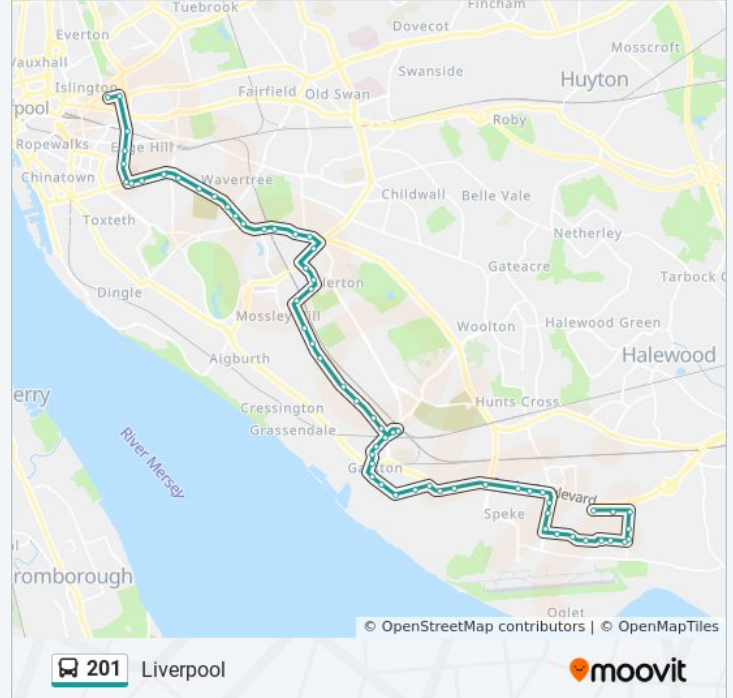

## 201 bus Info

**Direction:** Liverpool

**Stops:** 63

**Trip Duration:** 49 min

**Line Summary:**

Banks Lane

Aston Street

Harbour Drive

Wellington Avenue

Granville Road

Garrick Street

Magdala Street

Lorton Street

Kingsley Road

Mulgrave Street

Lowther Street

Myrtle Street

Cambridge Street

Brownlow Hill

Low Hill (Stop 3)

Epworth Street (Stop 4)

Daulby Street

### Direction: Speke

57 stops

[VIEW LINE SCHEDULE](#)

Low Hill (Stop 3)

Epworth Street (Stop 4)

Daulby Street

Smithdown Lane

Oxford Street