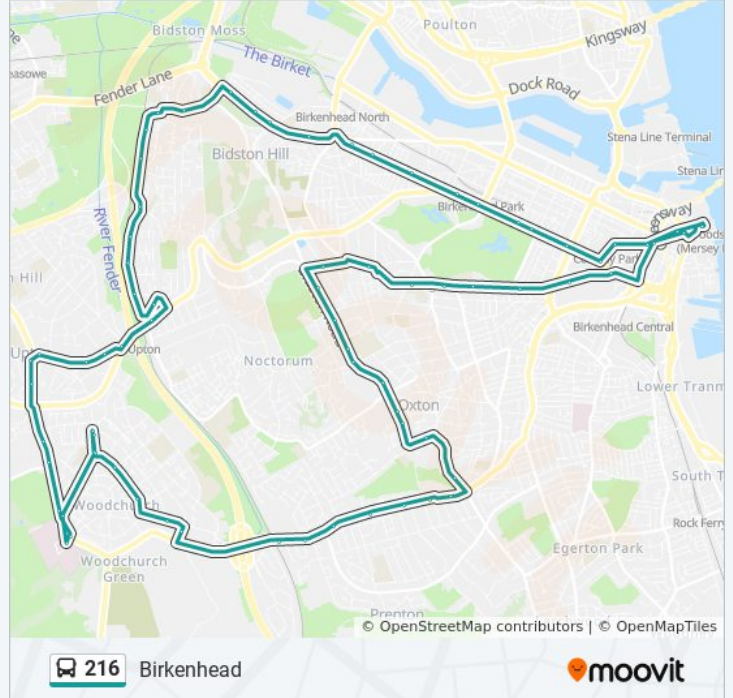

 216

Birkenhead

Get The App

The 216 bus line Birkenhead has one route. For regular weekdays, their operation hours are:

(1) Arrowe Park: 06:15 - 07:15

Use the Moovit App to find the closest 216 bus station near you and find out when is the next 216 bus arriving.

Direction: Arrowe Park

73 stops

[VIEW LINE SCHEDULE](#)

- Woodside Interchange
- Hamilton Square Station (Stop Bc)
- Argyle Street (Stand 2)
- Birkenhead
- Catherine Street (Stop A)
- Cole Street
- St Helens Close
- Slaty Road
- Manor Hill
- Forest Road
- Hill Road
- Blaydon Walk
- Howbeck Road
- Westminster Court
- Wexford Road
- Silverdale Road
- Village Road
- Hillside View
- Rose Mount
- Fairview Road
- Elm Road North
- Cambridge Road

216 bus Info

Direction: Arrowe Park

Stops: 73

Trip Duration: 58 min

Line Summary:

Osmaston Road
Dovedale Close
Grainger Avenue
Ennerdale Road
Palmwood Close
Commonfield Road
Hoole Road
Home Farm Road
Ferry Brow Road
Whitefield Close
Hoole Road
Hoole Road
Whitefield Close
Pool Lane
Arrowe Park Hospital Internal Grounds (Stop C)
Arrowe Park Hospital
Pool Lane
Arrowe Brook Road
Leeswood Road
Greystoke Close
Newton Way
Tinas Way
Wroxham Drive
Ford Drive
Ford Road
Upton Station (Stop A)
First Avenue
Second Avenue
Third Avenue
Fifth Avenue
Beechwood Drive
Bidston Green Drive
St Oswalds Avenue

Fender Way
School Lane
Hurrell Road
Gautby Road
Egan Road
Miriam Place
Connaught Way
Brassey Street
Morley Avenue
Asquith Avenue (Stop C)
Livingtone Street
Trinity Street
Watson Street
Clwyd Street
Conway Park Station (Stop A)
Hamilton Lane
Hamilton Square Station
Woodside Interchange