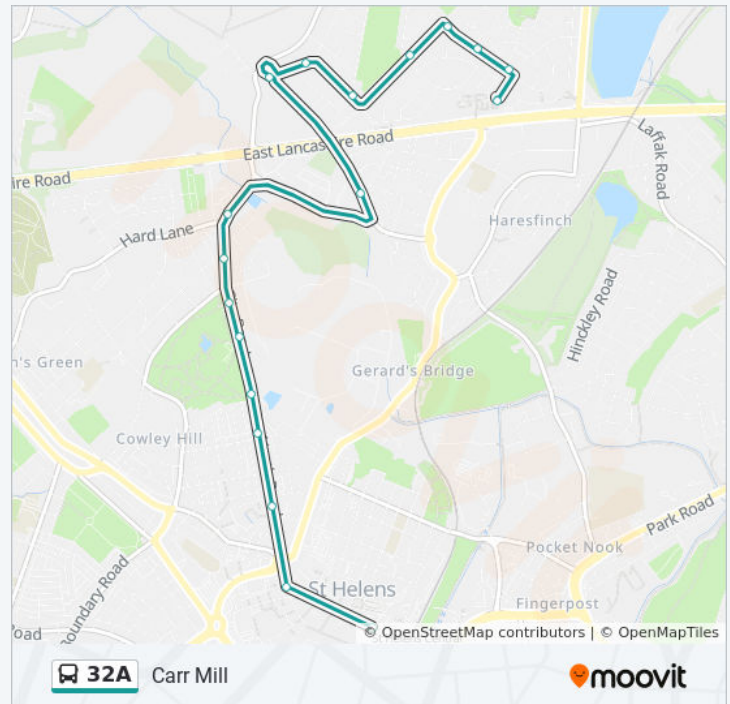

**Direction: Carr Mill**

41 stops

[VIEW LINE SCHEDULE](#)

- Gorse Lane
- Margaret Street
- Farm Road
- Field Road
- Gartons Lane
- Leach Lane
- Ilfracombe Road
- Ilfracombe Road
- Wheatsheaf Avenue
- Wheatsheaf Avenue
- Ridgewood Drive
- Ridgewood Drive
- Dinorben Avenue
- Olga Road
- Highfield Street
- Baxters Lane
- Kinmel Street
- St Helens Hospital
- Emmett Street
- Hunter Street
- St Helens Retail Park
- Todd Road

**32A bus Info**

**Direction:** Carr Mill

**Stops:** 41

**Trip Duration:** 36 min

**Line Summary:**

Hall Street (Stop B13)  
 Hall Street (Stand B12)  
 Baldwin Street (Stand D2)  
 Mill Street  
 Windle Street  
 Rutland Street  
 Mansion House  
 Bishop Road  
 Rivington Avenue  
 Hard Lane  
 The Brooks  
 Moss Bank Road  
 Bassenthwaite Avenue  
 Lorton Avenue  
 Ennerdale Avenue  
 Windermere Avenue  
 Wasdale Avenue  
 Honister Avenue  
 Hawes Avenue

St Helens Hospital

Emmett Street

Hunter Street

St Helens Retail Park

Todd Road

Hall Street (Stop B13)

Hall Street (Stand B12)

### 32A bus Info

**Direction:** St Helens

**Stops:** 31

**Trip Duration:** 13 min

**Line Summary:**

32A bus time schedules and route maps are available in an offline PDF at [moovitapp.com](https://moovitapp.com). Use the [Moovit App](#) to see live bus times, train schedule or subway schedule, and step-by-step directions for all public transit in North West.