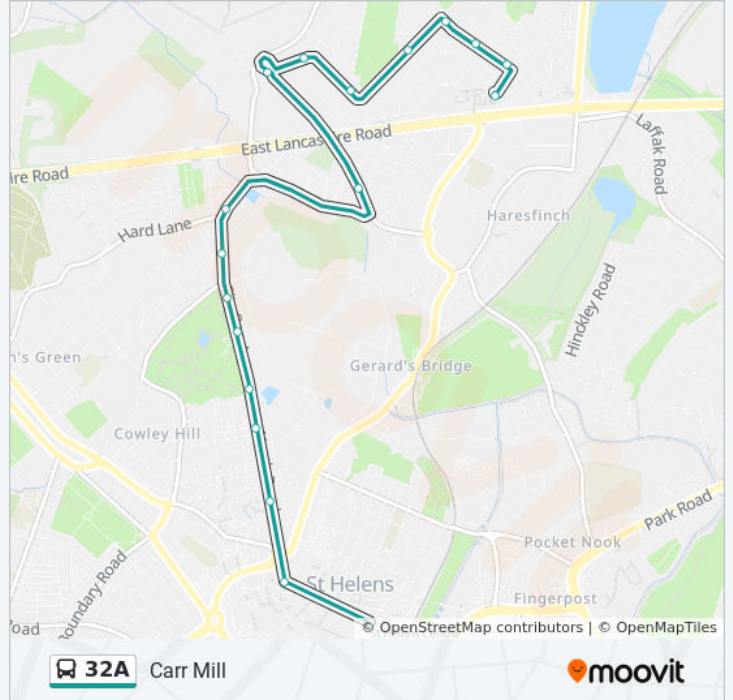

**Direction: Carr Mill**

41 stops

[VIEW LINE SCHEDULE](#)

- Gorse Lane
- Margaret Street
- Farm Road
- Field Road
- Gartons Lane
- Leach Lane
- Ilfracombe Road
- Ilfracombe Road
- Wheatsheaf Avenue
- Wheatsheaf Avenue
- Ridgewood Drive
- Ridgewood Drive
- Dinorben Avenue
- Olga Road
- Highfield Street
- Baxters Lane
- Kinmel Street
- St Helens Hospital
- Emmett Street
- Hunter Street
- St Helens Retail Park
- Todd Road

**32A bus Info**

**Direction:** Carr Mill

**Stops:** 41

**Trip Duration:** 36 min

**Line Summary:**

Hall Street (Stop B13)  
 Hall Street (Stand B12)  
 Baldwin Street (Stand D2)  
 Mill Street  
 Windle Street  
 Rutland Street  
 Mansion House  
 Bishop Road  
 Rivington Avenue  
 Hard Lane  
 The Brooks  
 Moss Bank Road  
 Bassenthwaite Avenue  
 Lorton Avenue  
 Ennerdale Avenue  
 Windermere Avenue  
 Wasdale Avenue  
 Honister Avenue  
 Hawes Avenue

**Direction: Clock Face**

42 stops

[VIEW LINE SCHEDULE](#)

Hawes Avenue  
 Eskdale Avenue  
 Bowness Avenue  
 Eskdale Avenue  
 Buttermere Avenue  
 Lorton Avenue  
 Victoria Avenue  
 The Brooks  
 Rivington Avenue  
 Mansion House

**32A bus Info**

**Direction:** Clock Face

**Stops:** 42

**Trip Duration:** 41 min

**Line Summary:**

Oldfield Street

Lord Street

Crab Street