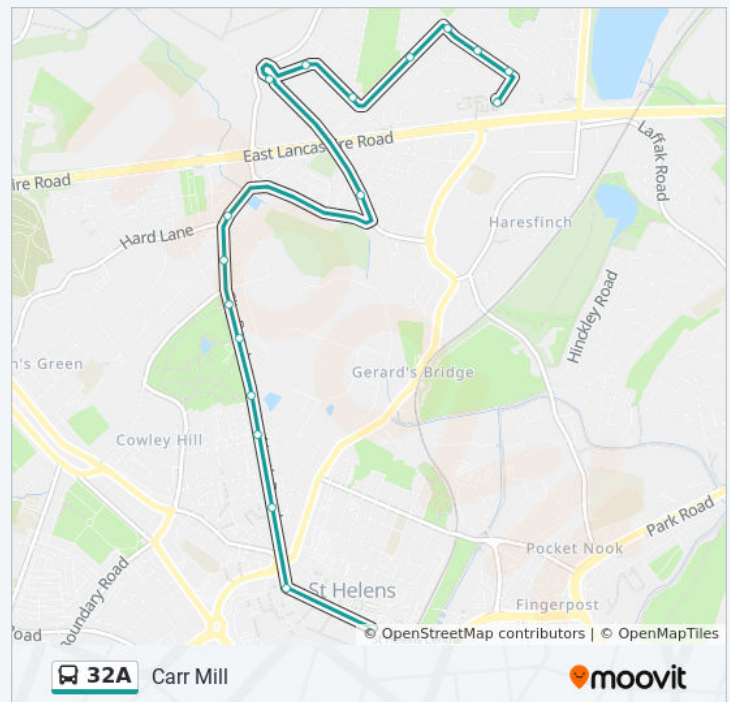

**Direction: Carr Mill**

41 stops

[VIEW LINE SCHEDULE](#)

- Gorse Lane
- Margaret Street
- Farm Road
- Field Road
- Gartons Lane
- Leach Lane
- Ilfracombe Road
- Ilfracombe Road
- Wheatsheaf Avenue
- Wheatsheaf Avenue
- Ridgewood Drive
- Ridgewood Drive
- Dinorben Avenue
- Olga Road
- Highfield Street
- Baxters Lane
- Kinmel Street
- St Helens Hospital
- Emmett Street
- Hunter Street
- St Helens Retail Park
- Todd Road

**32A bus Info**

**Direction:** Carr Mill

**Stops:** 41

**Trip Duration:** 36 min

**Line Summary:**

Hall Street (Stop B13)  
 Hall Street (Stand B12)  
 Baldwin Street (Stand D2)  
 Mill Street  
 Windle Street  
 Rutland Street  
 Mansion House  
 Bishop Road  
 Rivington Avenue  
 Hard Lane  
 The Brooks  
 Moss Bank Road  
 Bassenthwaite Avenue  
 Lorton Avenue  
 Ennerdale Avenue  
 Windermere Avenue  
 Wasdale Avenue  
 Honister Avenue  
 Hawes Avenue

## 32A bus Info

**Direction:** Moss Bank

**Stops:** 52

**Trip Duration:** 43 min

**Line Summary:**

Hall Street (Stand B12)

Baldwin Street (Stand D2)

Mill Street

Windle Street

Rutland Street

Mansion House

Bishop Road

Rivington Avenue

Hard Lane

The Brooks

Moss Bank Road