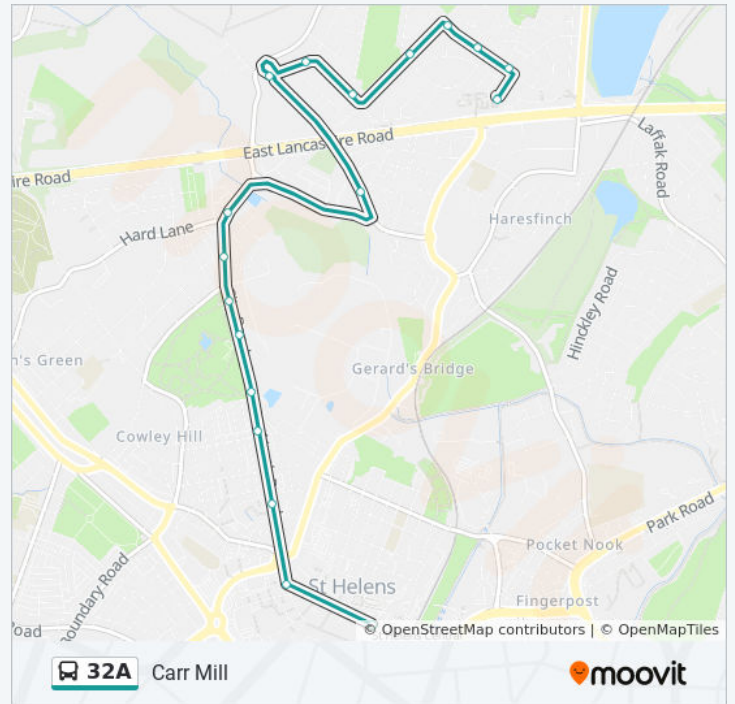

**Direction: Carr Mill**

41 stops

[VIEW LINE SCHEDULE](#)

- Gorse Lane
- Margaret Street
- Farm Road
- Field Road
- Gartons Lane
- Leach Lane
- Ilfracombe Road
- Ilfracombe Road
- Wheatsheaf Avenue
- Wheatsheaf Avenue
- Ridgewood Drive
- Ridgewood Drive
- Dinorben Avenue
- Olga Road
- Highfield Street
- Baxters Lane
- Kinmel Street
- St Helens Hospital
- Emmett Street
- Hunter Street
- St Helens Retail Park
- Todd Road

**32A bus Info**

**Direction:** Carr Mill

**Stops:** 41

**Trip Duration:** 36 min

**Line Summary:**

Hall Street (Stop B13)  
 Hall Street (Stand B12)  
 Baldwin Street (Stand D2)  
 Mill Street  
 Windle Street  
 Rutland Street  
 Mansion House  
 Bishop Road  
 Rivington Avenue  
 Hard Lane  
 The Brooks  
 Moss Bank Road  
 Bassenthwaite Avenue  
 Lorton Avenue  
 Ennerdale Avenue  
 Windermere Avenue  
 Wasdale Avenue  
 Honister Avenue  
 Hawes Avenue

Rebecca Gardens

Ridgewood Drive

Enford Drive

Lakemoor Close

Gerards Lane

Wheatsheaf Avenue

The Beeches

Taunton Avenue

Leach Lane

Tunstalls Way

Field Road

James Street

Gorsey Lane