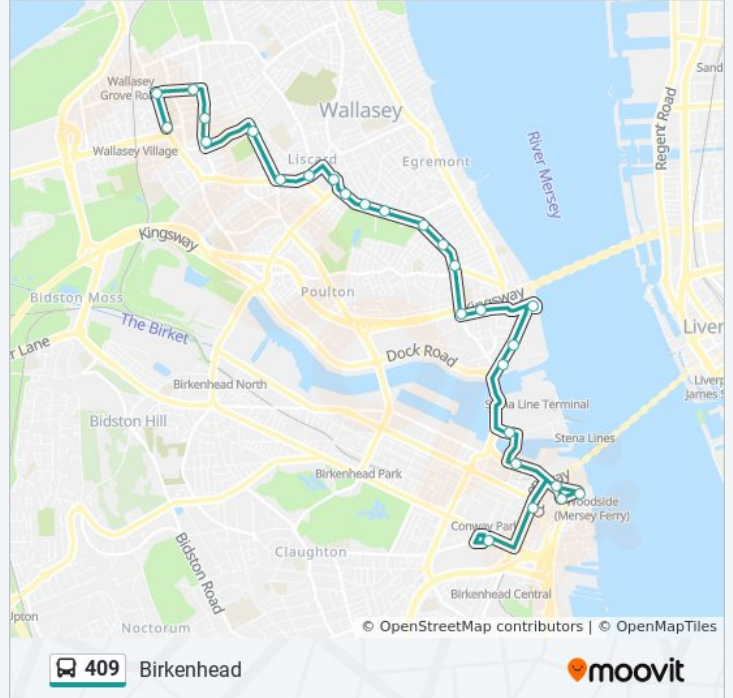

Eaton Avenue

Parkside

Littledale Road

Poulton Road

St Pauls Road

Percy Road

Seacombe Ferry Terminal (Stop C)

Corbyn Street

409 bus Info

Direction: Birkenhead

Stops: 27

Trip Duration: 26 min

Line Summary:

Cheshire Lines Building
 Woodside Interchange
 Hamilton Square Station (Stop Bd)
 Argyle Street (Stand 1)
 Birkenhead

Direction: Wallasey

27 stops

[VIEW LINE SCHEDULE](#)

- Birkenhead
- Catherine Street (Stop A)
- Dover Close
- Corporation Road
- Tower Wharf
- Kelvin Road
- Wheatland Lane
- Seacombe Ferry Terminal (Stop B)
- James Street
- Palermo Close
- Lucerne Road
- Naples Road
- Walshingham Road
- Church Street
- Chatsworth Avenue
- Martins Lane
- Liscard Road (Stop E)
- Dominick House (Stop F)

Stops: 53

Trip Duration: 57 min

Line Summary:

Corbyn Street

Kelvin Road

Morpeth Wharf

Taylor Street

Cheshire Lines Building