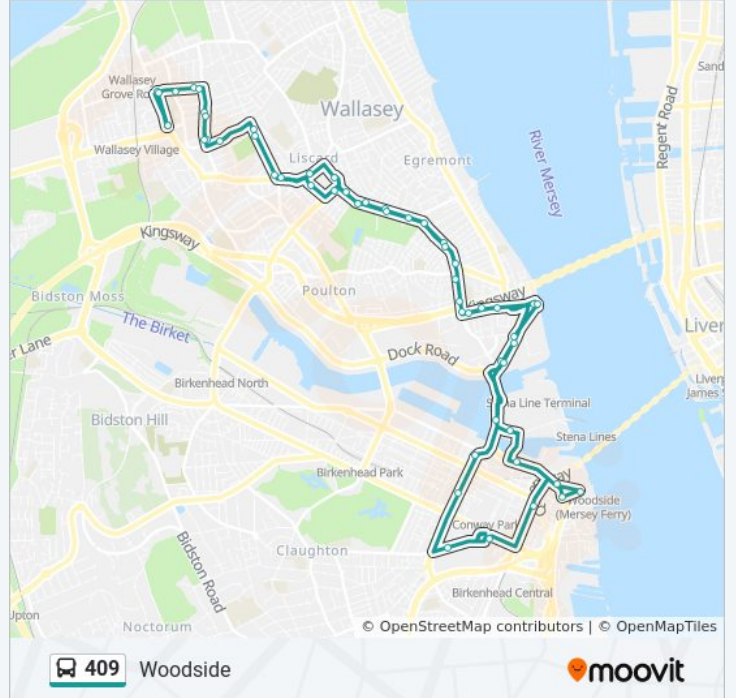

Corbyn Street

Kelvin Road

Morpeth Wharf

Taylor Street

Cheshire Lines Building

Woodside Interchange

Hamilton Square Station (Stop Bd)

Argyle Street (Stand 1)

Birkenhead

Catherine Street (Stop A)

Dover Close

Corporation Road

Tower Wharf

Kelvin Road

Wheatland Lane

Seacombe Ferry Terminal (Stop B)

James Street

Palermo Close

Lucerne Road

Naples Road

Walshingham Road

Church Street

Chatsworth Avenue

Martins Lane

Liscard Road (Stop E)

Dominick House (Stop F)

Wallasey Road

Meadway

Shrewsbury Road

Wirral Mount

Mayfield Road

Claremount Road

St Georges Road