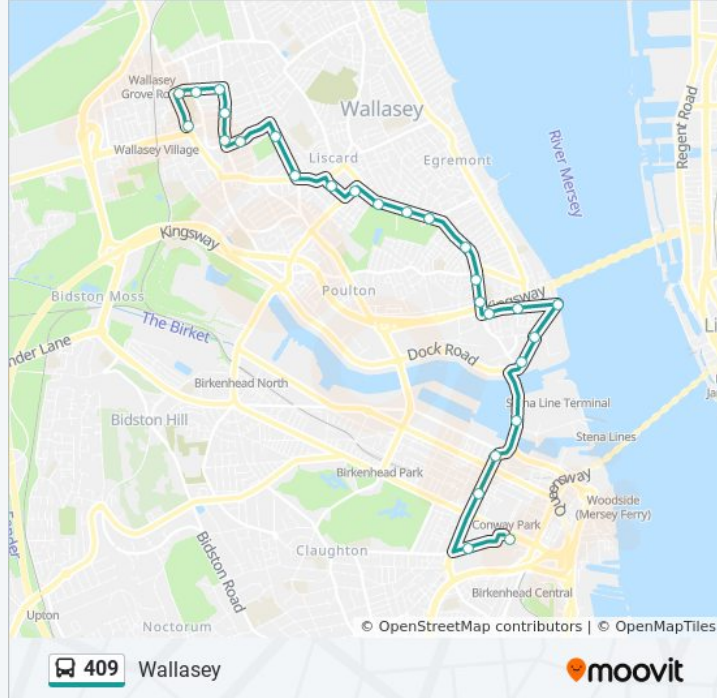

Wallasey Road

Meadway

Shrewsbury Road

Wirral Mount

Mayfield Road

Claremount Road

St Georges Road

Wallasey Village

St Johns Road

Direction: Woodside

53 stops

[VIEW LINE SCHEDULE](#)

St Johns Road

Wallasey Village

Claremount Road

Mayfield Road

Broadway Avenue

Broadway Avenue

Belvidere Road

Conway Street (Stop A)

Monk Road (Stop C)

Croxteth Avenue

Martins Lane

Eaton Avenue

Parkside

Littledale Road

Poulton Road

St Pauls Road

Percy Road

Seacombe Ferry Terminal (Stop C)

409 bus Time Schedule

Woodside Route Timetable:

Sunday	Not Operational
Monday	7:25 AM - 5:30 PM
Tuesday	7:25 AM - 5:30 PM
Wednesday	7:25 AM - 5:30 PM
Thursday	7:25 AM - 5:30 PM
Friday	Not Operational
Saturday	8:00 AM - 5:06 PM

409 bus Info

Direction: Woodside

Stops: 53

Trip Duration: 57 min

Line Summary: