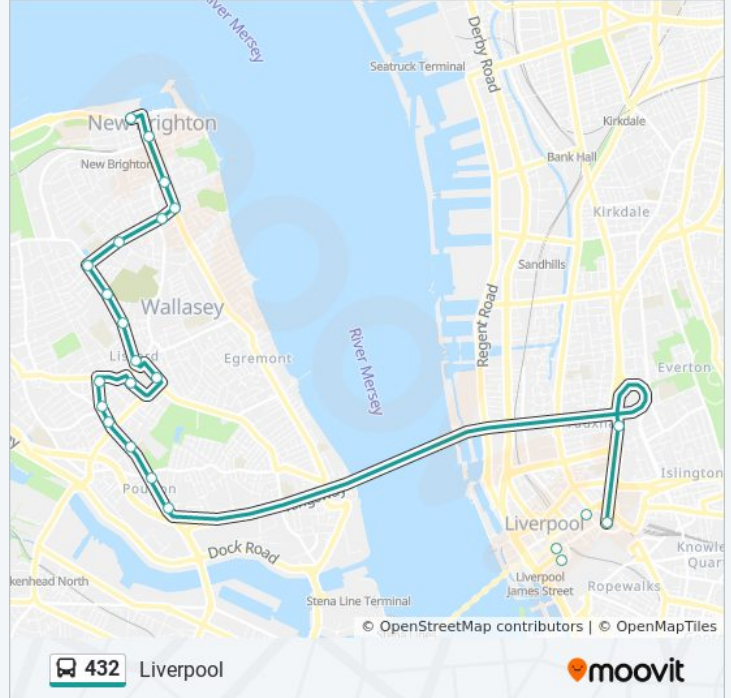

Direction: Liverpool

23 stops

[VIEW LINE SCHEDULE](#)

Morrisons (Stop A)
Cressingham Road
Rowson Street
Magazine Lane
Magazine Avenue
Kirkway
Mount Pleasant Road
Earlston Road
Thirlmere Drive
Silverlea Avenue
Monk Road (Stop D)
Dominick House (Stop G)
Wallasey Road
Eric Road
Thorncliffe Road
Love Lane
Poulton Road
Gorsedale Road
Juvenal Street
Hood Street
Crosshall Street (Stop Db)
Derby Square (Stop Lc)

432 bus Info

Direction: Liverpool

Stops: 23

Trip Duration: 33 min

Line Summary:

Castle Street

Direction: New Brighton

20 stops

[VIEW LINE SCHEDULE](#)

North John Street (Stop Cb)

The Metquarter (Stop Sc)

Leeds Street

Norwood Road

Poulton Road

Love Lane

Ruskin Avenue

Eric Road

Belvidere Road

Conway Street (Stop B)

Seaview Avenue

Grasmere Drive

Earlston Road

Hose Side Road

Clwyd Street