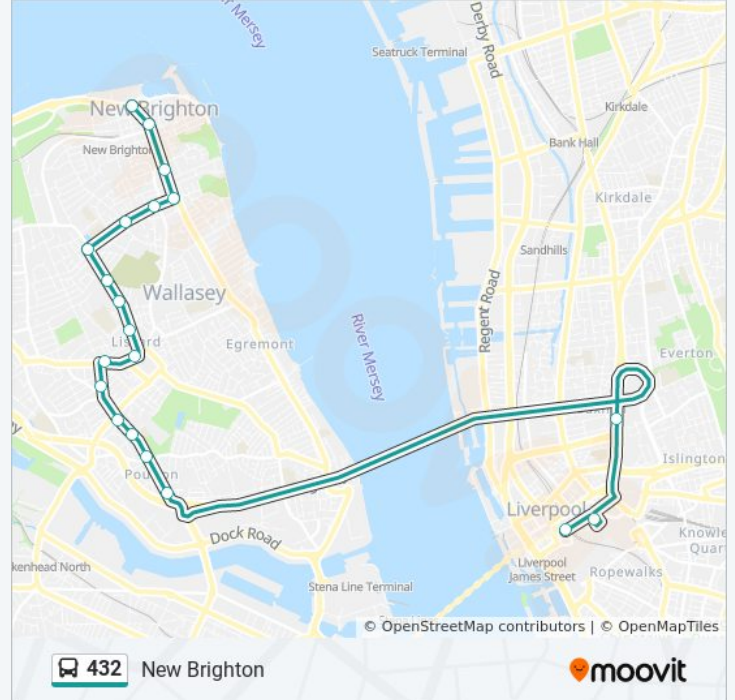

Direction: Liverpool

23 stops

[VIEW LINE SCHEDULE](#)

Morrisons (Stop A)
Cressingham Road
Rowson Street
Magazine Lane
Magazine Avenue
Kirkway
Mount Pleasant Road
Earlston Road
Thirlmere Drive
Silverlea Avenue
Monk Road (Stop D)
Dominick House (Stop G)
Wallasey Road
Eric Road
Thorncliffe Road
Love Lane
Poulton Road
Gorsedale Road
Juvenal Street
Hood Street
Crosshall Street (Stop Db)
Derby Square (Stop Lc)

[VIEW LINE SCHEDULE](#)

North John Street (Stop Cb)

The Metquarter (Stop Sc)

Leeds Street

Norwood Road

Poulton Road

Love Lane

Ruskin Avenue

Eric Road

Belvidere Road

Conway Street (Stop B)

Seaview Avenue

Grasmere Drive

Earlston Road

Hose Side Road

Clwyd Street

432 bus Info

Direction: New Brighton

Stops: 20

Trip Duration: 30 min

Line Summary:

Cressingham Road

Kings Parade

432 bus time schedules and route maps are available in an offline PDF at moovitapp.com. Use the [Moovit App](#) to see live bus times, train schedule or subway schedule, and step-by-step directions for all public transit in North West.