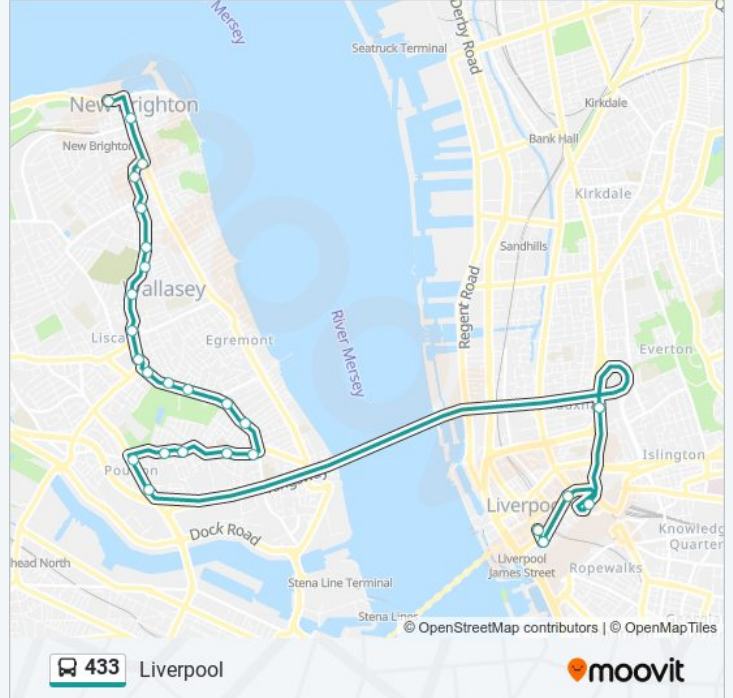

Hood Street

Crosshall Street (Stop Db)

Derby Square (Stop Lc)

Castle Street

Direction: New Brighton

24 stops

[VIEW LINE SCHEDULE](#)

North John Street (Stop Cb)

The Metquarter (Stop Sc)

Leeds Street

Norwood Road

Oxton Road

Clifford Road

Canterbury Road

Hallville Road

Bulkeley Road

Walshingham Road

Church Street

Chatsworth Avenue

Martins Lane

Liscard Road (Stop E)

Conway Street (Stop A)

Egerton Grove

Mortuary Road

Grange Avenue

433 bus Time Schedule

New Brighton Route Timetable:

Sunday	08:45 - 23:33
Monday	07:18 - 23:01
Tuesday	07:18 - 23:01
Wednesday	07:18 - 23:01
Thursday	07:18 - 23:01
Friday	07:18 - 23:01
Saturday	08:23 - 23:01

433 bus Info

Direction: New Brighton

Stops: 24

Trip Duration: 34 min

Line Summary: