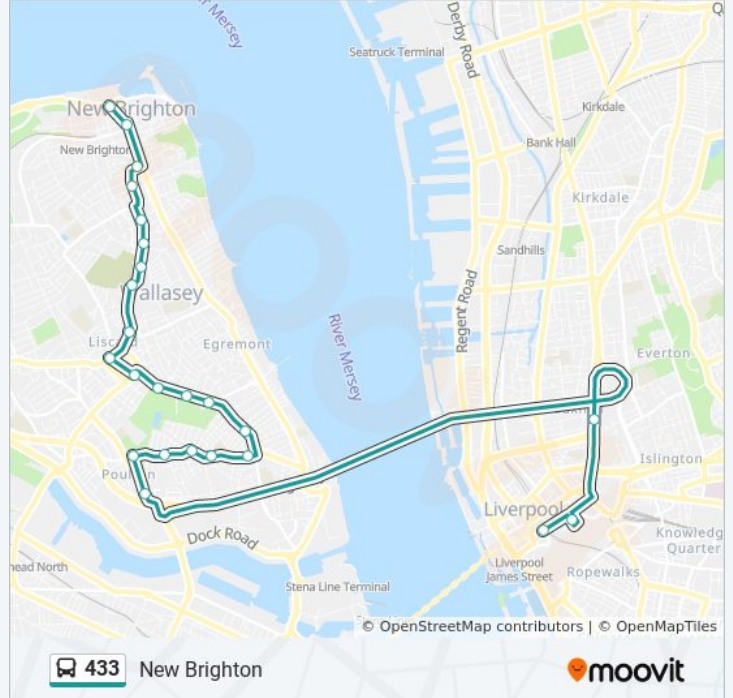

Direction: Liverpool

26 stops

[VIEW LINE SCHEDULE](#)

- Morrisons (Stop A)
- Cressingham Road
- Seabank Road
- Fern Hill
- Princess Road
- Penkett Road
- Zig Zag Road
- Mortuary Road
- Egerton Grove
- Monk Road (Stop D)
- Croxteth Avenue
- Martins Lane
- Eaton Avenue
- Parkside
- Littledale Road
- Wheatland Lane
- Karslake Road
- Eastcroft Road
- Ilford Avenue
- Poulton Road
- Gorsedale Road
- Juvenal Street

Martins Lane

Liscard Road (Stop E)

Conway Street (Stop A)

Egerton Grove

Mortuary Road

Grange Avenue

433 bus Time Schedule

New Brighton Route Timetable:

Sunday	08:45 - 23:33
Monday	07:18 - 23:01
Tuesday	07:18 - 23:01
Wednesday	07:18 - 23:01
Thursday	07:18 - 23:01
Friday	07:18 - 23:01
Saturday	08:23 - 23:01

433 bus Info

Direction: New Brighton

Stops: 24

Trip Duration: 34 min

Line Summary:

Earlston Road

Princess Road

Sandridge Road

Seabank Road

Cressingham Road

Kings Parade

433 bus time schedules and route maps are available in an offline PDF at moovitapp.com. Use the Moovit App to see live bus times, train schedule or subway schedule, and step-by-step directions for all public transit in North West.