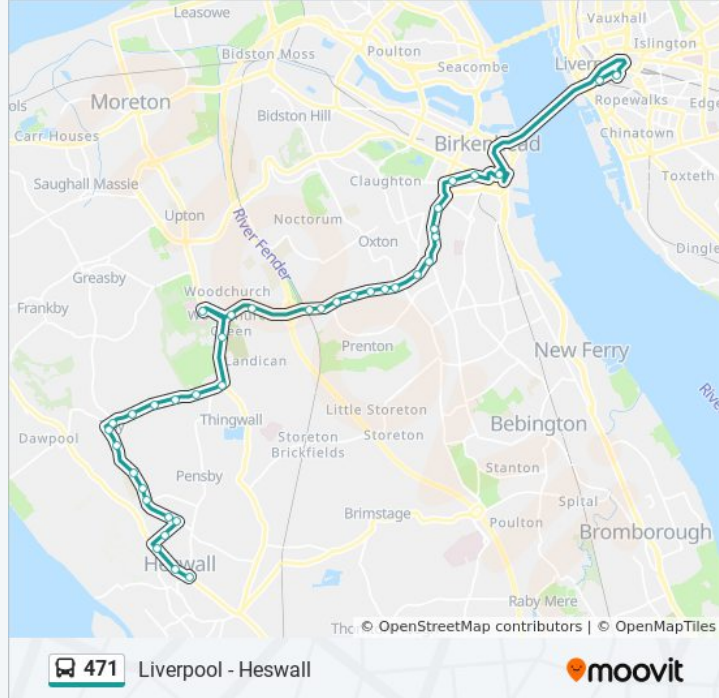

Hinson Street

Birkenhead

Catherine Street (Stop C)

Shaw Street

Victoria Road

Victoria Fields

Highgreen Road

Highpark Road

Ackers Road

Arrowe Park Road

Arrowe Park Hospital Internal Grounds (Stop C)

Landican Cemetery

Barnston Road

Heywood Boulevard

Whaley Lane

Glenwood Drive

Richmond Way

Tower Road North

Thurstaston Road

Tesco

Heswall

**Direction: Liverpool**

41 stops

[VIEW LINE SCHEDULE](#)

### 471 bus Info

**Direction:** Liverpool

**Stops:** 41

**Trip Duration:** 48 min

**Line Summary:**

Cumberland Street (Stop Dc)

Derby Square (Stop Lc)

Castle Street