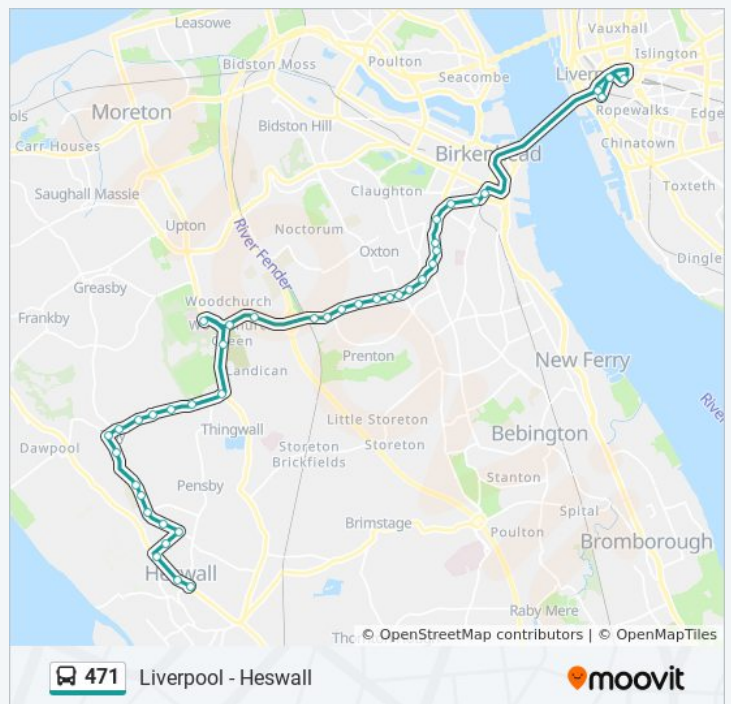

Hinson Street

Birkenhead

Catherine Street (Stop C)

Shaw Street

Victoria Road

Victoria Fields

Highgreen Road

Highpark Road

Richmond Way

Tower Road North

Thurstaston Road

Tesco

Heswall

**Direction: Liverpool**

41 stops

[VIEW LINE SCHEDULE](#)

Hood Street

### 471 bus Info

**Direction:** Liverpool

**Stops:** 41

**Trip Duration:** 48 min

**Line Summary:**

Cumberland Street (Stop Dc)

Derby Square (Stop Lc)

Castle Street