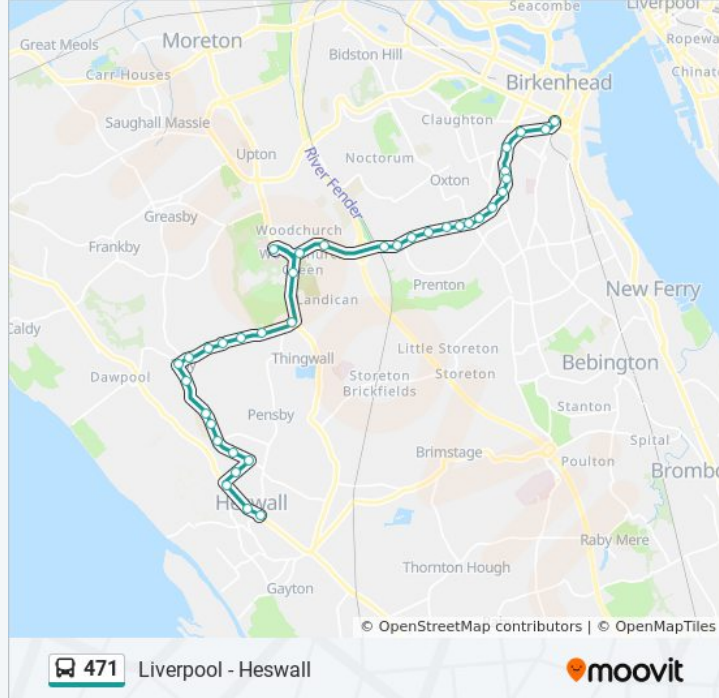

**Direction:** Birkenhead

**Stops:** 37

**Trip Duration:** 33 min

**Line Summary:**

Prenton Dell Road

Holm Lane

Dovedale Close

Osmaston Road

Whetstone Lane

Clifton Crescent

Grange Road

**Direction: Heswall**

38 stops

[VIEW LINE SCHEDULE](#)

Union Court (Stop Ca)

Whitechapel (Stop Sd)

Hinson Street

Birkenhead

Catherine Street (Stop C)

Shaw Street

Victoria Road

Victoria Fields

Highgreen Road

Highpark Road

### 471 bus Info

**Direction:** Liverpool

**Stops:** 41

**Trip Duration:** 48 min

**Line Summary:**

Cumberland Street (Stop Dc)

Derby Square (Stop Lc)

Castle Street