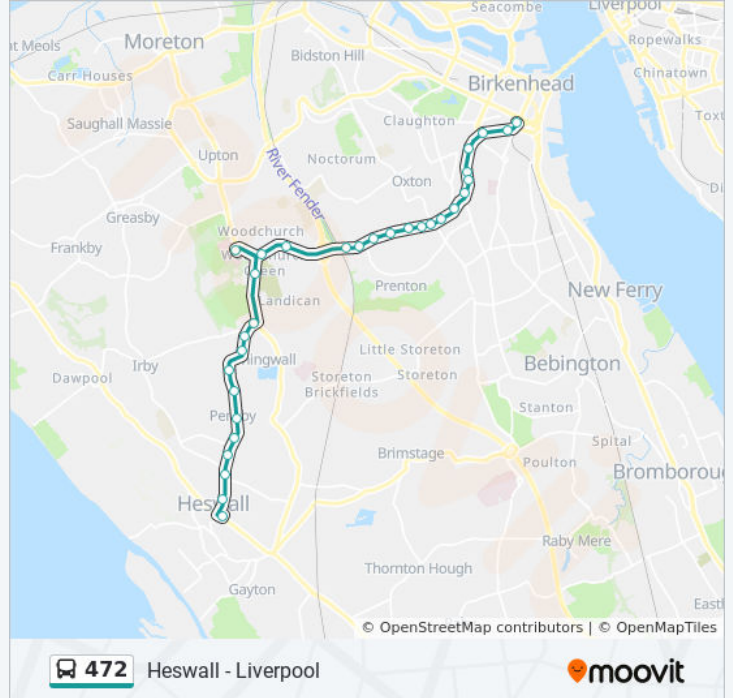

Whitechapel (Stop Sd)

Hinson Street

Birkenhead

Catherine Street (Stop C)

Shaw Street

Victoria Road

Victoria Fields

Highgreen Road

Barnston Road

Mill Road

Sparks Lane

Wimbourne Avenue

Gills Lane

Fender Way

Belmont Drive

Downham Road North

Whitfield Lane

Daryl Road

Heswall

472 Heswall - Liverpool

Direction: Liverpool

48 stops

[VIEW LINE SCHEDULE](#)

Margaret Milner Hall

Direction: Liverpool

Stops: 48

Trip Duration: 49 min

Line Summary:

Grange Road

Downham Road North

Kingsley Close

Rosemead Avenue