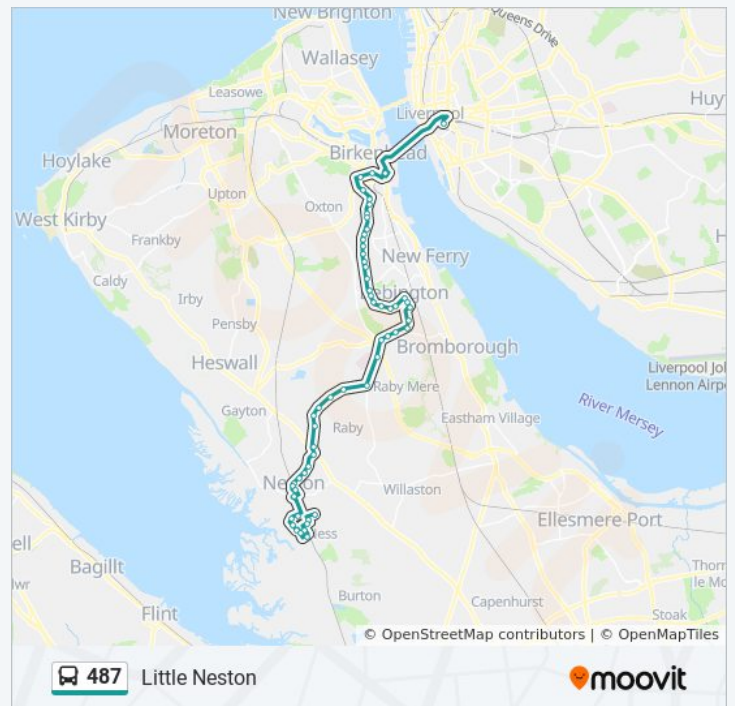

Brackenwood Junior School

Cross Lane

Pulford Road

The Village

Civic Way

The Wiend

Quarry Road East

Parkfield Road

487 bus Info

Direction: Little Neston

Stops: 57

Trip Duration: 64 min

Line Summary:

Willaston Road

Ivy Cottage

Church Road