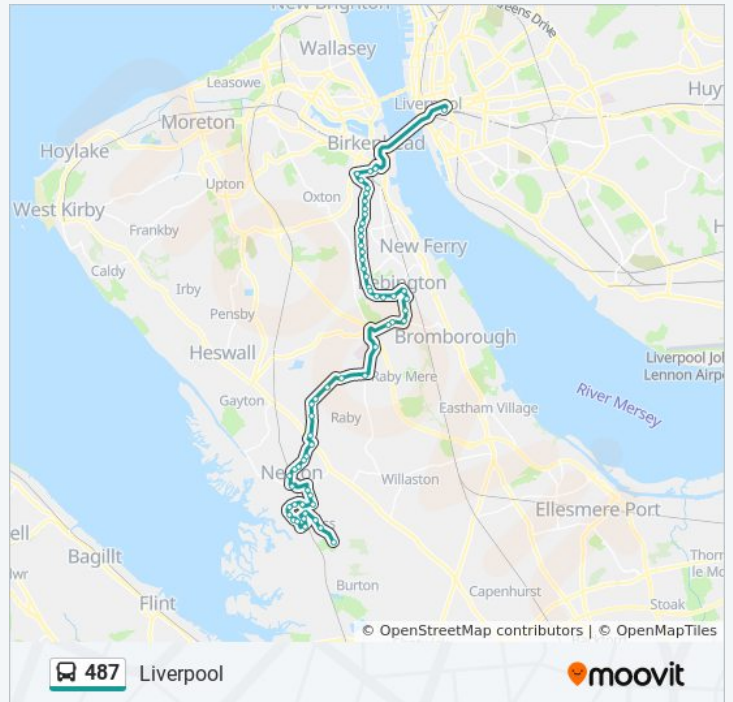

Oxford Drive

Manor Road

Ivy Cottage

Clatterbridge Road

Clatterbridge Hospital (Stop A)

Needwood Drive

Beechway

Tudor Avenue

Stanton Road

Civic Way

Civic Way

Abbots Drive

487 bus Info

Direction: Liverpool

Stops: 59

Trip Duration: 67 min

Line Summary:

Wirral Grammar School For Girls

Brackenwood Junior School

Brackenwood Road

Waterfield Close

Village Road

Bentfield Gardens

Broadway

63 stops

[VIEW LINE SCHEDULE](#)

Whitechapel (Stop Sd)

Hinson Street

Birkenhead

Catherine Street (Stop D)

Maple Street

Frodsham Street