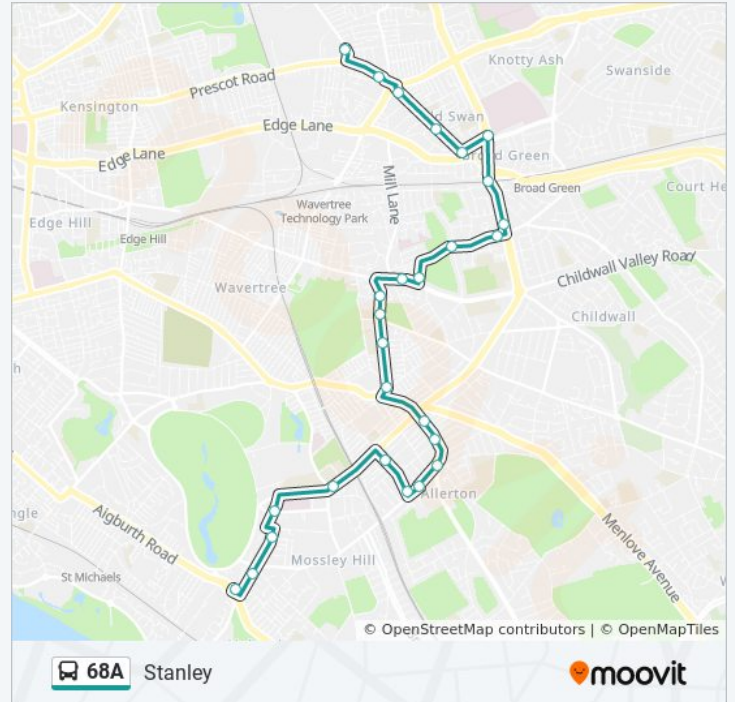

19:14 - 23:43

Friday

19:14 - 23:43

Saturday

23:43

68A bus Info

Direction: Stanley

Stops: 27

Trip Duration: 27 min

Line Summary:

Direction: Stoneycroft

35 stops

[VIEW LINE SCHEDULE](#)

Bootle

Thornton Road

Gloucester Road

Thursday 23:46

Friday 23:46

Saturday 23:46

Walton Prison

Walton Station (Stop C)

Rice Lane Station (Stop D)

Fazakerley Road

Cavendish Drive (Stop A)

Thomas Drive

68A bus Info

Direction: Stoneycroft

Stops: 35

Trip Duration: 33 min

Line Summary:

Way, schedule, and step-by-step directions for all public transit in North

West.