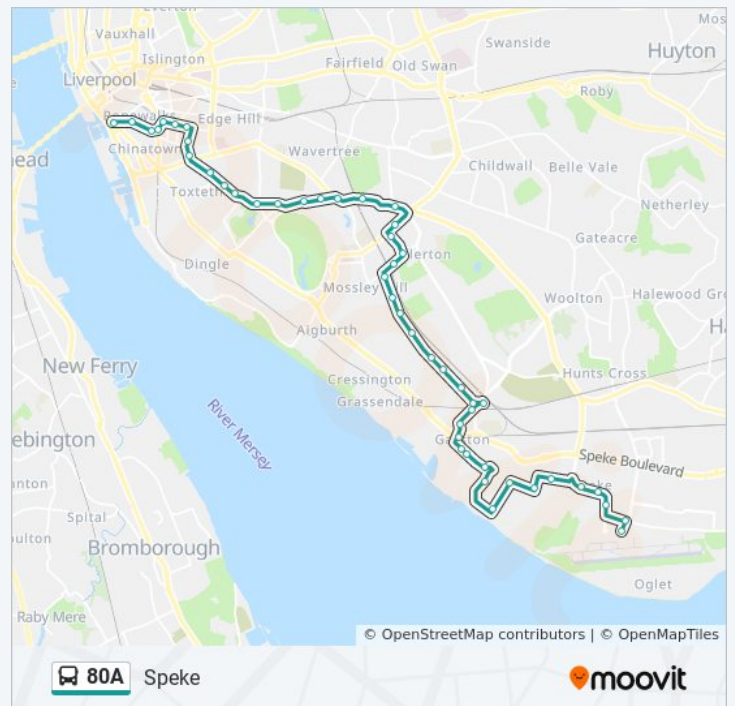

Direction: Liverpool

50 stops

[VIEW LINE SCHEDULE](#)

Liverpool John Lennon Airport (Stop 4)

Dunlop Road

Stirling Road

Estuary Banks

Leeward Drive

Estuary Business Park

Dehavilland Drive

Dakota Drive

Banks Lane

Banks Lane

Aston Street

Harbour Drive

St Marys Road

Tuesday	7:05 AM - 11:55 PM
Wednesday	7:05 AM - 11:55 PM
Thursday	7:05 AM - 11:55 PM
Friday	7:32 AM - 11:55 PM
Saturday	7:00 AM - 11:55 PM

80A bus Info

Direction: Speke

Stops: 48

Trip Duration: 51 min

Line Summary:

Speke Road

Harbour Drive

Aston Street

Vesuvian Drive

Banks Lane

Dakota Drive

Dehavilland Drive

Estuary Business Park