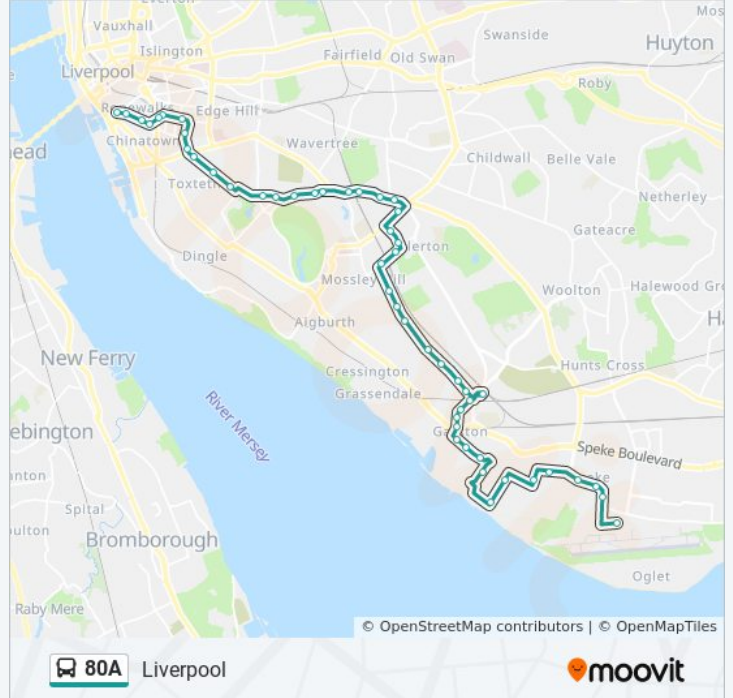

Direction: Liverpool

50 stops

[VIEW LINE SCHEDULE](#)

Liverpool John Lennon Airport (Stop 4)

Dunlop Road

Stirling Road

Estuary Banks

Leeward Drive

Estuary Business Park

Dehavilland Drive

Dakota Drive

Banks Lane

Banks Lane

Aston Street

Harbour Drive

St Marys Road

80A bus Info

Direction: Liverpool

Stops: 50

Trip Duration: 52 min

Line Summary:

Brynmor Road
 Cooper Avenue North
 Mossley Hill Station (Stop B)
 Ribbledale Road
 Rose Lane
 Gorsedale Road
 Elm Hall Drive
 Devondale Road
 Calton Avenue
 Crawford Avenue
 Greenbank Road
 Lathbury Lane (Stop B)
 Halkyn Avenue
 Buckingham Avenue
 Hartington Road
 Sefton Park Road (Stop B)
 Princes Gate West
 Upper Warwick Street
 Upper Stanhope Street
 Egerton Street
 Back Canning Street
 Sugnall Street
 Roscoe Street
 Bold Place
 Cornwallis Street
 Suffolk Street
 Campbell Street
 Liverpool One

Speke Road

Harbour Drive

Aston Street

Vesuvian Drive

Banks Lane

Dakota Drive

Dehavilland Drive

Estuary Business Park