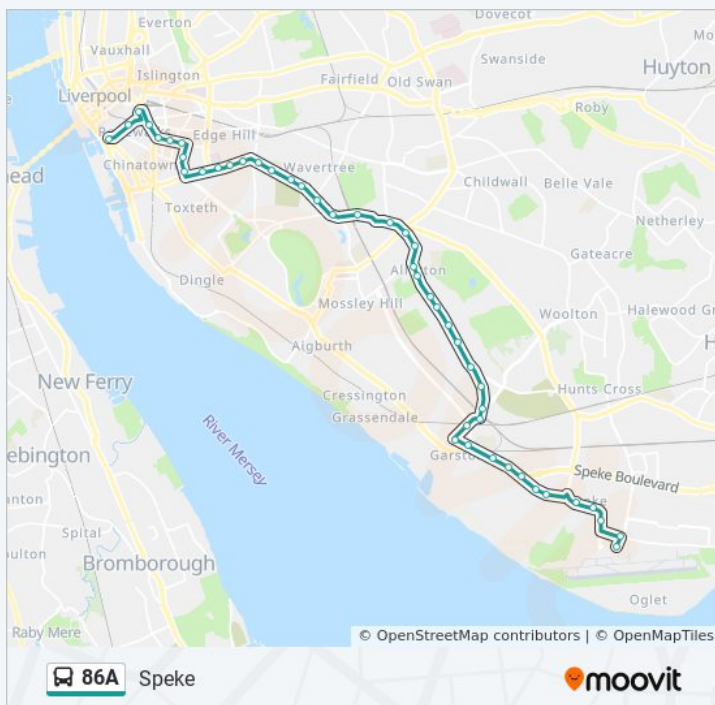

**Direction: Speke**

46 stops

[VIEW LINE SCHEDULE](#)

Liverpool One  
 College Lane (Stop Ha)  
 Elliot Street GD (Stop Gd)  
 Upper Newington  
 Renshaw Street  
 South Hunter Street  
 Sugnall Street

**86A bus Time Schedule**

Woolton Road

Liverpool South Parkway (Stand 4)

Horrocks Avenue

Woolton Road

Horrocks Avenue

Vineyard Street

Blackburne Street

New Mersey Shopping Park

### 86A bus Info

**Direction:** Speke

**Stops:** 46

**Trip Duration:** 56 min

**Line Summary:**

Leeward Drive

Cartwrights Farm Road

Speke Church Road

Dunlop Road

Western Avenue

Liverpool John Lennon Airport (Stop 1)

86A bus time schedules and route maps are available in an offline PDF at [moovitapp.com](https://moovitapp.com). Use the [Moovit App](#) to see live bus times, train schedule or subway schedule, and step-by-step directions for all public transit in North West.