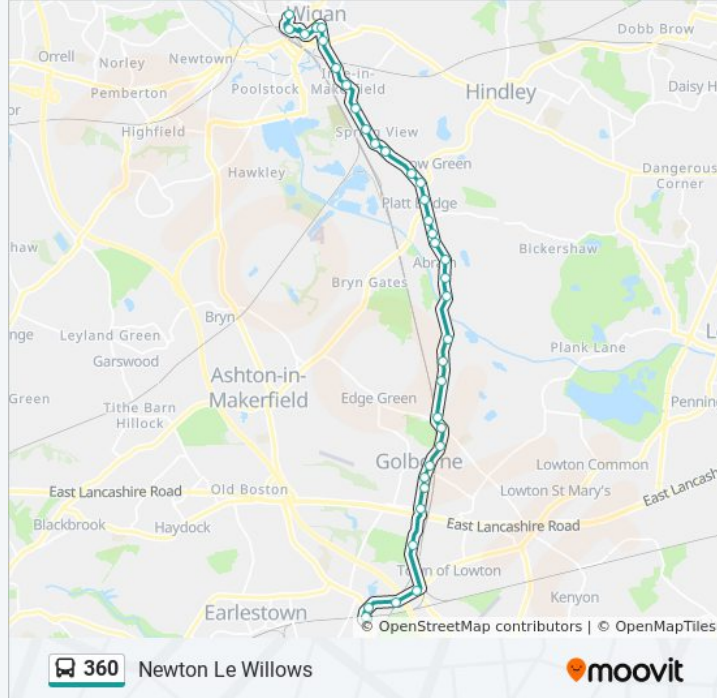

Use the Moovit App to find the closest 360 bus station near you and find out when is the next 360 bus arriving.

Direction: Newton Le Willows

36 stops

[VIEW LINE SCHEDULE](#)

- Wigan
- Wigan Wallgate Rail Station (Stop E)
- Rodney Street
- Derby House
- Hardybutts
- Walmersley Street
- Lancaster Street
- Chorley Street
- Cemetery Road
- Henry Street
- Taylor's Lane
- Coronation Street
- Stapleton Street
- Albion Street (Stop B)
- Millers Lane
- Simpkin Street
- Lee Lane
- Alexandra Street
- Abram Council Offices
- Park Lane
- Dover Lock
- Aye Bridge Farm

Railway Road

John Street (Stop D)

School Street

Queen Anne

Golborne Dale

Parkside Road

Waterworks Drive

Rosemary Drive

Newton-Le-Willows Rail Station (Stop B)

Direction: Warrington

57 stops

[VIEW LINE SCHEDULE](#)

Wigan

Wigan Wallgate Rail Station (Stop E)

Rodney Street

Derby House

Hardybutts

Walmersley Street

Lancaster Street

Chorley Street

Cemetery Road

Henry Street

Taylor's Lane

Coronation Street