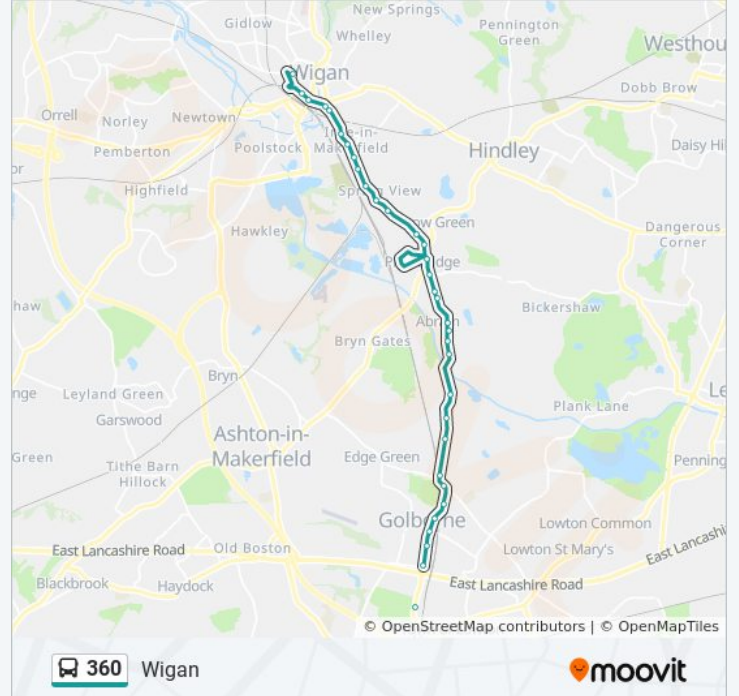

Use the Moovit App to find the closest 360 bus station near you and find out when is the next 360 bus arriving.

Direction: Newton Le Willows

36 stops

[VIEW LINE SCHEDULE](#)

- Wigan
- Wigan Wallgate Rail Station (Stop E)
- Rodney Street
- Derby House
- Hardybutts
- Walmersley Street
- Lancaster Street
- Chorley Street
- Cemetery Road
- Henry Street
- Taylor's Lane
- Coronation Street
- Stapleton Street
- Albion Street (Stop B)
- Millers Lane
- Simpkin Street
- Lee Lane
- Alexandra Street
- Abram Council Offices
- Park Lane
- Dover Lock
- Aye Bridge Farm

Newton-Le-Willows Rail Station (Stop B)

Direction: Warrington

57 stops

[VIEW LINE SCHEDULE](#)

Wigan

Wigan Wallgate Rail Station (Stop E)

Rodney Street

Derby House

Simpkin Street

Millers Lane

Albion Street (Stop A)

Stapleton Street

Coronation Street

Taylor's Lane

Henry Street

Cemetery Road

Westwood Lane

Chorley Street

Lancaster Street

Orrell Street

Darlington Street

Rodney Street

College Avenue

Wigan