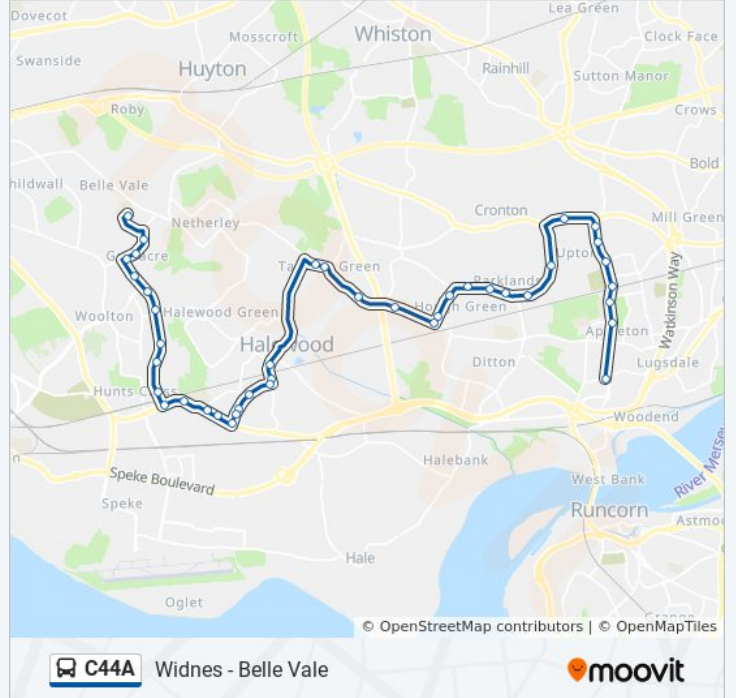

### Direction: Belle Vale

40 stops

[VIEW LINE SCHEDULE](#)

- Kingsway
- Horse & Jockey
- Wade Deacon
- Birchfield Road
- Widnes Station
- Pit Lane
- Buckingham Avenue
- The Globe
- Hillcrest
- Pex Hill
- Queensbury Way
- Four Topped Oak
- Haddon Drive
- Upton Community Centre
- St. Basils
- Afton
- Hough Green Road
- Cross Hillocks Lane
- Caldy Cottage
- Greensbridge Lane
- Church Road
- Leathers Lane

### C44A bus Info

**Direction:** Belle Vale

**Stops:** 40

**Trip Duration:** 38 min

**Line Summary:**

Hornbeam Road  
 Barncroft Road  
 Roseheath Drive  
 Leathers Lane  
 Mansell Drive  
 Torrington Drive  
 Blackburne Drive  
 Portway  
 Roskell Road  
 Camberley Drive  
 Linkside Road  
 Halewood Drive  
 Out Lane  
 Hollytree Road  
 Grange Lane  
 Belle Vue Road  
 Jones Farm Road  
 Belle Vale

**Direction: Widnes**

41 stops

[VIEW LINE SCHEDULE](#)

Belle Vale  
 Jones Farm Road  
 Lee Vale Road  
 Halewood Road  
 The Nook  
 Roxborough Walk  
 Halewood Way  
 Arncliffe Road  
 Camberley Drive  
 Roskell Road  
 Mackets Lane

**Stops:** 41

**Trip Duration:** 50 min

**Line Summary:**

Blackburne Drive  
Wood Road  
Mansell Drive  
Higher Road  
Beechwood Avenue  
Halewood Shopping Centre  
Wood Road  
Baileys Lane  
Leathers Lane  
Church Road  
Greensbridge Lane  
Water Lane  
Caldy Cottage  
Cross Hillocks Lane  
Hough Green Road  
Afton  
St. Basils  
Upton Community Centre  
Haddon Drive  
Four Topped Oak  
Queensbury Way  
Queensbury Way  
Pex Hill  
The Globe  
Buckingham Avenue  
Pit Lane  
Widnes Station  
Birchfield Road  
Horse & Jockey  
Halton College