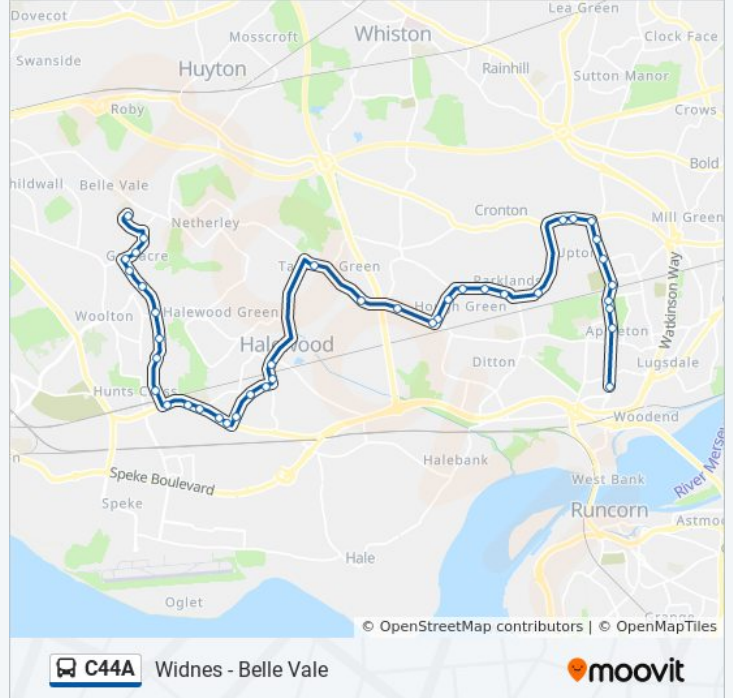

### Direction: Belle Vale

40 stops

[VIEW LINE SCHEDULE](#)

- Kingsway
- Horse & Jockey
- Wade Deacon
- Birchfield Road
- Widnes Station
- Pit Lane
- Buckingham Avenue
- The Globe
- Hillcrest
- Pex Hill
- Queensbury Way
- Four Topped Oak
- Haddon Drive
- Upton Community Centre
- St. Basils
- Afton
- Hough Green Road
- Cross Hillocks Lane
- Caldy Cottage
- Greensbridge Lane
- Church Road
- Leathers Lane

### C44A bus Info

**Direction:** Belle Vale

**Stops:** 40

**Trip Duration:** 38 min

**Line Summary:**

Hornbeam Road  
 Barncroft Road  
 Roseheath Drive  
 Leathers Lane  
 Mansell Drive  
 Torrington Drive  
 Blackburne Drive  
 Portway  
 Roskell Road  
 Camberley Drive  
 Linkside Road  
 Halewood Drive  
 Out Lane  
 Hollytree Road  
 Grange Lane  
 Belle Vue Road  
 Jones Farm Road  
 Belle Vale

**Direction: Widnes**

41 stops

[VIEW LINE SCHEDULE](#)

Belle Vale  
 Jones Farm Road  
 Lee Vale Road  
 Halewood Road  
 The Nook  
 Roxborough Walk  
 Halewood Way  
 Arncliffe Road  
 Camberley Drive  
 Roskell Road  
 Mackets Lane

**Stops:** 41

**Trip Duration:** 50 min

**Line Summary:**

Blackburne Drive  
Wood Road  
Mansell Drive  
Higher Road  
Beechwood Avenue  
Halewood Shopping Centre  
Wood Road  
Baileys Lane  
Leathers Lane  
Church Road  
Greensbridge Lane  
Water Lane  
Caldy Cottage  
Cross Hillocks Lane  
Hough Green Road  
Afton  
St. Basils  
Upton Community Centre  
Haddon Drive  
Four Topped Oak  
Queensbury Way  
Queensbury Way  
Pex Hill  
The Globe  
Buckingham Avenue  
Pit Lane  
Widnes Station  
Birchfield Road  
Horse & Jockey  
Halton College