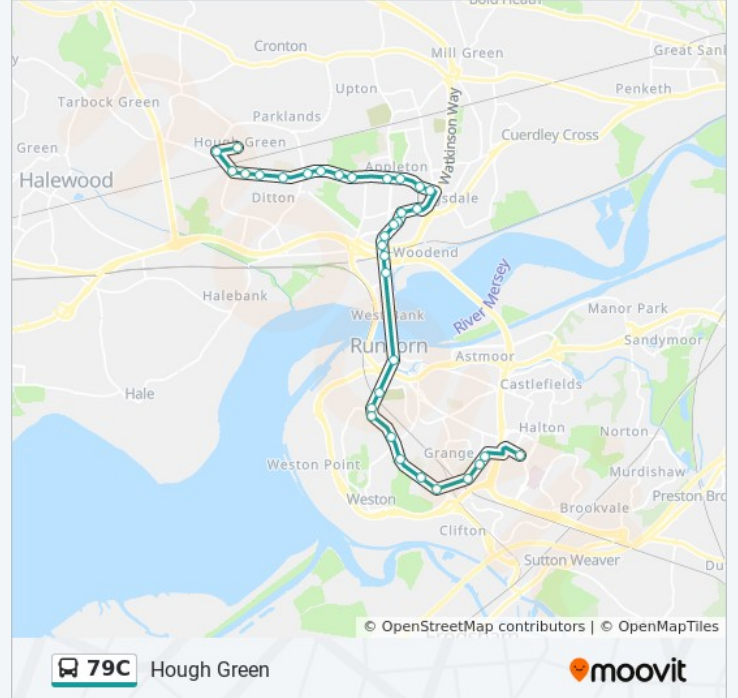

79C bus Info

Direction: Hough Green

Stops: 34

Trip Duration: 40 min

Line Summary:

Thomas Street, Widnes

Doctors Pub

Witt Road, Widnes

The Bradley

38 Albert Road, Widnes

Leigh Avenue

B5178, Widnes

Leigh Avenue

The Albion

Widnes Rec.

Ball O Ditton

Chesnut Lodge

Lewis Grove, England

Bankfield School

Liverpool Place, England

Royal Avenue

Crawford Avenue

Hough Green Station

Afton

Arden, England

Sundowner

Direction: Liverpool

82 stops

[VIEW LINE SCHEDULE](#)

Murdishaw Cen.

Busway, Runcorn

Barnfield Avenue