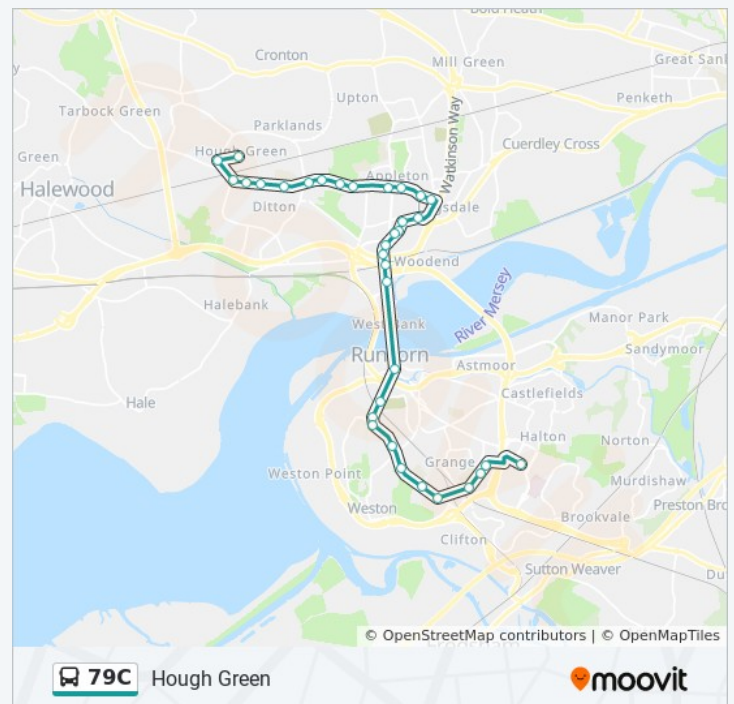

West Derby Street

Crown Street, Liverpool

Ashton Street**Greek Street (Stop R)**

Marquis Street, Liverpool

Queen Square

Roe Street, Liverpool

Direction: Murdishaw

84 stops

Queens Drive

215 Childwall Road, Liverpool

Queens Drive

Childwall Mount Road

Score Lane

Bentham Drive

Hartsbourne Avenue

Harwich Grove, Liverpool

79C bus Info

Direction: Murdishaw

Stops: 84

Trip Duration: 98 min

Line Summary:

Sandbrook Road

Sarum Road

Mildenhall Road

Mildenhall Road, Liverpool

Chislehurst Avenue

Belle Vale Interchange (Stop B)

Runton Road

Stapleford Road, Liverpool

Garden Lodge Grove

Middlemiss Hey

Vancouver Road