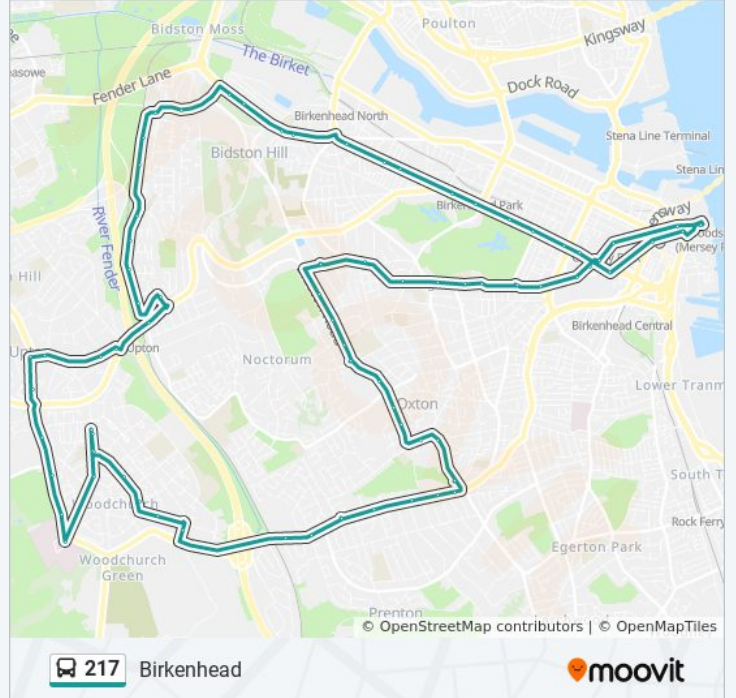

Direction: Arrowe Park

76 stops

[VIEW LINE SCHEDULE](#)

Woodside Interchange

Hamilton Square Station (Stop Bc)

Argyle Street (Stand 2)

Birkenhead

Parkfield Avenue

Beechwood Drive

217 bus Time Schedule

Arrowe Park Route Timetable:

| | |
|-----------|-----------------|
| Sunday | Not Operational |
| Monday | Not Operational |
| Tuesday | 06:00 |
| Wednesday | 06:00 |
| Thursday | 06:00 |
| Friday | 06:00 |
| Saturday | 06:00 - 09:00 |

217 bus Info

Direction: Arrowe Park

Stops: 76

Trip Duration: 58 min

Line Summary:

Fifth Avenue
Third Avenue
Second Avenue
First Avenue
Upton Station (Stop B)
Upton By-Pass
Ford Drive
Salacre Lane
Ford Road
Sullivan Avenue
Leeswood Road
Arrowe Brook Road
Pool Lane
Arrowe Park Hospital Internal Grounds (Stop C)
Greenwood Road
Whitefield Close
Hoole Road
Hoole Road
Whitefield Close
The Meadow
Home Farm Road
Hoole Road
Home Farm Road
Palmwood Close
Prenton Dell Road
Holm Lane
Dovedale Close
Osmaston Road
Curzon Road
Storeton Road
Fairview Road
Storeton Close
Mill Hill

Ringwood

Village Road

Willow Lea

Wexford Road

Budworth Road

Howbeck Road

Blaydon Walk

Hill Road