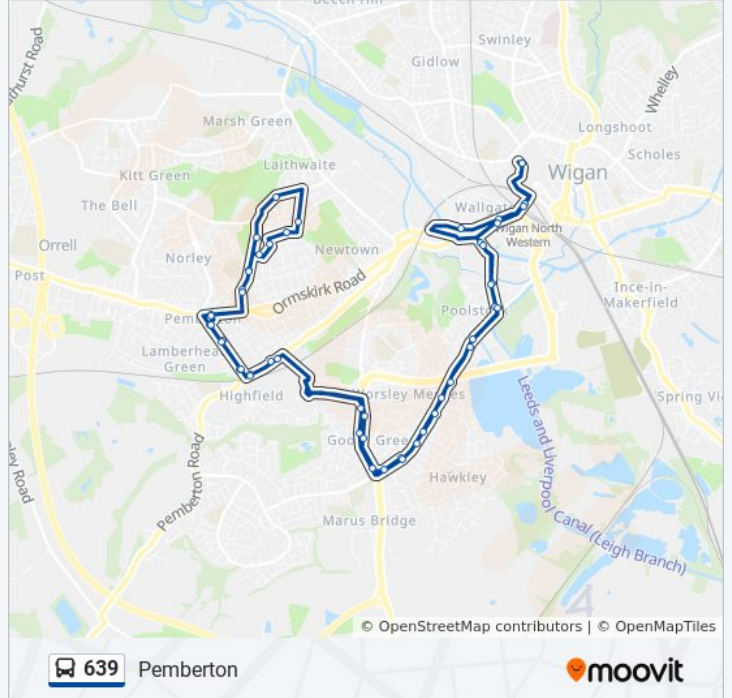

Marus Avenue

Poolstock Lane

Clap Gate Lane

St Pauls Avenue

Hillary Avenue

Pemberton Rail Station (Stop C)

Pemberton Rail Station (Stop A)

Millbeck Crescent

639 bus Info

Direction: Pemberton

Stops: 50

Trip Duration: 52 min

Line Summary:

Broom Road
 Logwood Avenue
 Worsley Hall Post Office
 Primrose Grove
 Montrose Avenue
 Sherwood Grove
 Closebrook Road
 Pemberton Clinic
 Enfield Street
 Kilshaw Street
 Millbeck Crescent
 Pemberton Rail Station
 Pemberton Rail Station (Stop B)
 Hillary Avenue
 St Pauls Avenue
 Clap Gate Lane
 Warrington Road
 Marus Avenue
 St Pauls Avenue
 Rushdene
 Grange Avenue
 St James Church
 Park Street
 Pottery Road
 Wigan Pier
 Clayton Street
 Wigan North Western Rail Station (Stop D)
 Wigan

Direction: Wigan

30 stops

[VIEW LINE SCHEDULE](#)

Pemberton Clinic

639 bus Time Schedule

Wigan Route Timetable:

Sunday	Not Operational
Monday	7:16 AM

Closebrook Road
 Broom Road
 Logwood Avenue
 Worsley Hall Post Office
 Primrose Grove
 Montrose Avenue
 Sherwood Grove
 Closebrook Road
 Pemberton Clinic
 Enfield Street
 Kilshaw Street
 Millbeck Crescent
 Pemberton Rail Station
 Pemberton Rail Station (Stop B)
 Hillary Avenue
 St Pauls Avenue
 Clap Gate Lane
 Warrington Road
 Marus Avenue
 St Pauls Avenue
 Rushdene
 Grange Avenue
 St James Church
 Park Street
 Pottery Road
 Wigan Pier
 Clayton Street
 Wigan North Western Rail Station (Stop D)
 Wigan