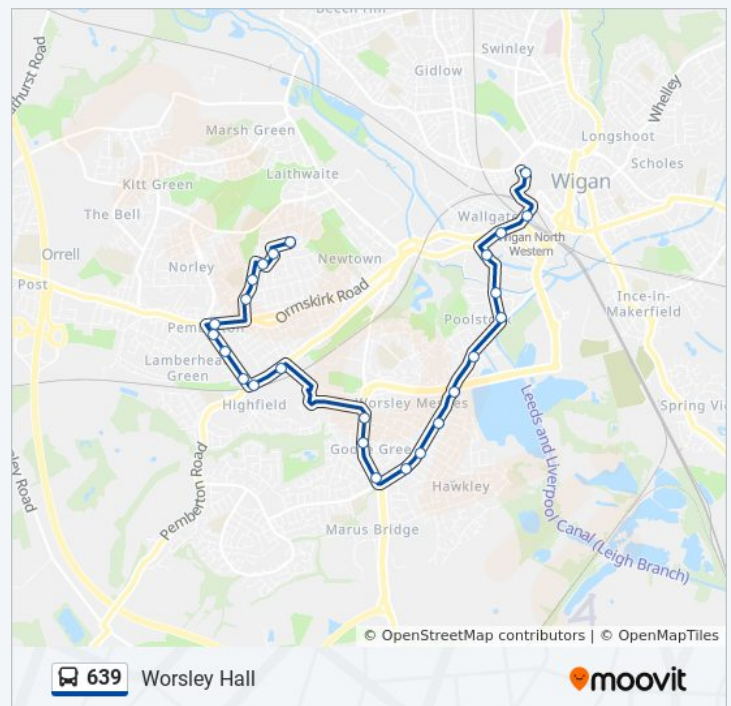

639 bus Info

Direction: Pemberton

Stops: 50

Trip Duration: 52 min

Line Summary:

Broom Road
 Logwood Avenue
 Worsley Hall Post Office
 Primrose Grove
 Montrose Avenue
 Sherwood Grove
 Closebrook Road
 Pemberton Clinic
 Enfield Street
 Kilshaw Street
 Millbeck Crescent
 Pemberton Rail Station
 Pemberton Rail Station (Stop B)
 Hillary Avenue
 St Pauls Avenue
 Clap Gate Lane
 Warrington Road
 Marus Avenue
 St Pauls Avenue
 Rushdene
 Grange Avenue
 St James Church
 Park Street
 Pottery Road
 Wigan Pier
 Clayton Street
 Wigan North Western Rail Station (Stop D)
 Wigan

Direction: Wigan

30 stops

[VIEW LINE SCHEDULE](#)

Pemberton Clinic

639 bus Time Schedule

Wigan Route Timetable:

Sunday	Not Operational
Monday	7:16 AM

Closebrook Road
 Broom Road
 Logwood Avenue
 Worsley Hall Post Office
 Primrose Grove
 Montrose Avenue
 Sherwood Grove
 Closebrook Road
 Pemberton Clinic
 Enfield Street
 Kilshaw Street
 Millbeck Crescent
 Pemberton Rail Station
 Pemberton Rail Station (Stop B)
 Hillary Avenue
 St Pauls Avenue
 Clap Gate Lane
 Warrington Road
 Marus Avenue
 St Pauls Avenue
 Rushdene
 Grange Avenue
 St James Church
 Park Street
 Pottery Road
 Wigan Pier
 Clayton Street
 Wigan North Western Rail Station (Stop D)
 Wigan

Poolstock Lane

Clap Gate Lane

St Pauls Avenue

Hillary Avenue

Pemberton Rail Station (Stop C)

Pemberton Rail Station (Stop A)

Millbeck Crescent

Kilshaw Street

Saturday

10:15 PM

639 bus Info

Direction: Worsley Hall

Stops: 25

Trip Duration: 24 min

Line Summary:

639 bus time schedules and route maps are available in an offline PDF at moovitapp.com. Use the [Moovit App](#) to see live bus times, train schedule or subway schedule, and step-by-step directions for all public transit in North West.