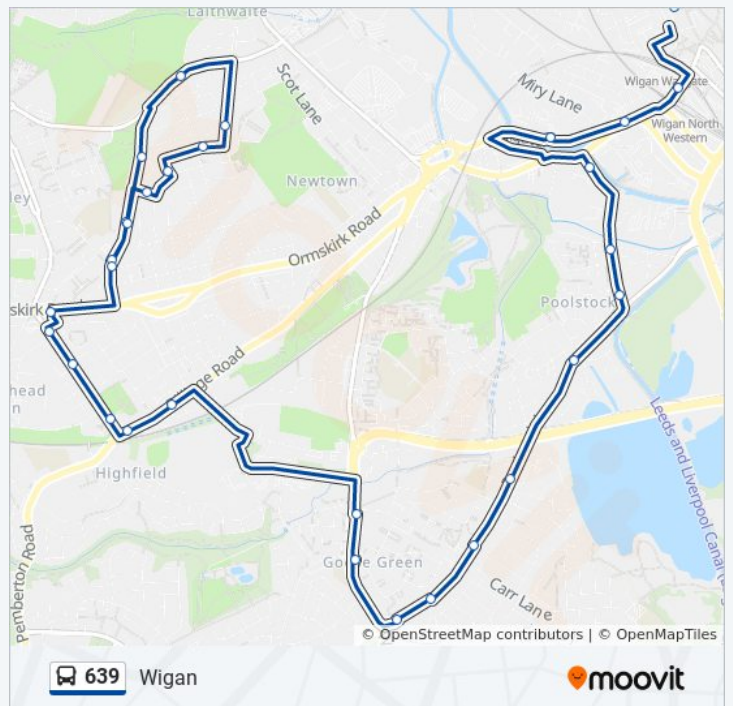

Marus Avenue

Poolstock Lane

Clap Gate Lane

St Pauls Avenue

Hillary Avenue

Pemberton Rail Station (Stop C)

Pemberton Rail Station (Stop A)

Millbeck Crescent

639 bus Info

Direction: Pemberton

Stops: 50

Trip Duration: 52 min

Line Summary:

Broom Road
 Logwood Avenue
 Worsley Hall Post Office
 Primrose Grove
 Montrose Avenue
 Sherwood Grove
 Closebrook Road
 Pemberton Clinic
 Enfield Street
 Kilshaw Street
 Millbeck Crescent
 Pemberton Rail Station
 Pemberton Rail Station (Stop B)
 Hillary Avenue
 St Pauls Avenue
 Clap Gate Lane
 Warrington Road
 Marus Avenue
 St Pauls Avenue
 Rushdene
 Grange Avenue
 St James Church
 Park Street
 Pottery Road
 Wigan Pier
 Clayton Street
 Wigan North Western Rail Station (Stop D)
 Wigan

Direction: Wigan

30 stops

[VIEW LINE SCHEDULE](#)

Pemberton Clinic

639 bus Time Schedule

Wigan Route Timetable:

Sunday	Not Operational
Monday	7:16 AM

Closebrook Road
 Broom Road
 Logwood Avenue
 Worsley Hall Post Office
 Primrose Grove
 Montrose Avenue
 Sherwood Grove
 Closebrook Road
 Pemberton Clinic
 Enfield Street
 Kilshaw Street
 Millbeck Crescent
 Pemberton Rail Station
 Pemberton Rail Station (Stop B)
 Hillary Avenue
 St Pauls Avenue
 Clap Gate Lane
 Warrington Road
 Marus Avenue
 St Pauls Avenue
 Rushdene
 Grange Avenue
 St James Church
 Park Street
 Pottery Road
 Wigan Pier
 Clayton Street
 Wigan North Western Rail Station (Stop D)
 Wigan

Tuesday	7:16 AM
Wednesday	7:16 AM
Thursday	7:16 AM
Friday	7:16 AM
Saturday	8:16 AM

639 bus Info

Direction: Wigan

Stops: 30

Trip Duration: 31 min

Line Summary:

Direction: Worsley Hall

25 stops