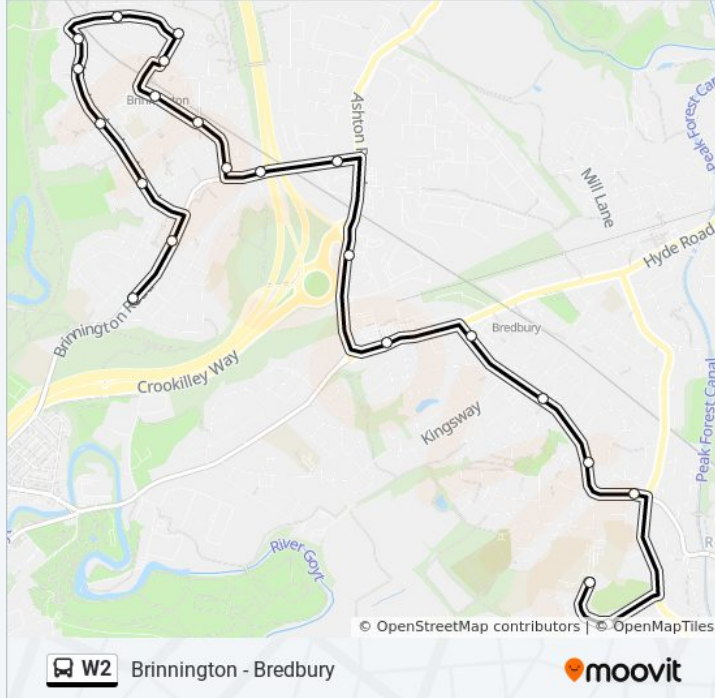

Direction: Brinnington
 24 stops
[VIEW LINE SCHEDULE](#)

- Werneth School
- Highfield Avenue
- Bents Avenue
- The Queens
- Lower Bents Lane (Stop A)
- Morrisons
- Travellers Call
- Oldmoor Road
- Ashton Road
- Essex Road
- Brinnington Hall
- Exmouth Avenue
- Maycroft
- Dunton Green
- Hollow End
- Lapwing Lane
- Blackberry Lane
- Lapwing Lane (Stop A)
- The Link (Stop B)
- Shropshire Avenue
- Brinnington Hall
- Brinnington Hall

Northumberland Road

Manor Road

Direction: Harrytown

22 stops

[VIEW LINE SCHEDULE](#)

Manor Road

Brinnington Shops

Exmouth Avenue

Brinnington Hall

Essex Road

Ashton Road

Oldmoor Road

Morrisons

Social Club (Stop C)

The Queens

W2 bus Time Schedule

Trip Duration: 23 min

Line Summary:

Bents Avenue

Kings Road

The Ridgeway

Werneth School

W2 bus time schedules and route maps are available in an offline PDF at moovitapp.com. Use the [Moovit App](#) to see live bus times, train schedule or subway schedule, and step-by-step directions for all public transit in North West.