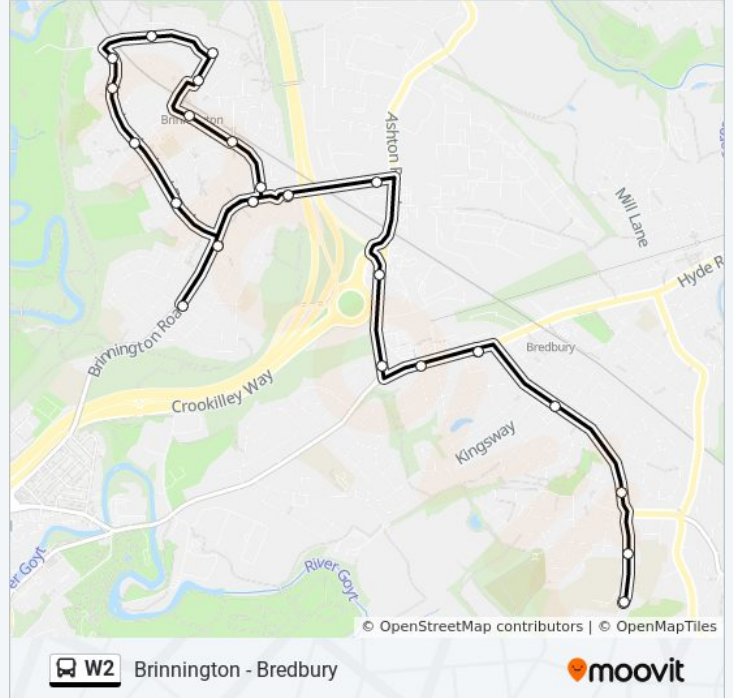

Direction: Brinnington
 24 stops
[VIEW LINE SCHEDULE](#)

- Werneth School
- Highfield Avenue
- Bents Avenue
- The Queens
- Lower Bents Lane (Stop A)
- Morrisons
- Travellers Call
- Oldmoor Road
- Ashton Road
- Essex Road
- Brinnington Hall
- Exmouth Avenue
- Maycroft
- Dunton Green
- Hollow End
- Lapwing Lane
- Blackberry Lane
- Lapwing Lane (Stop A)
- The Link (Stop B)
- Shropshire Avenue
- Brinnington Hall
- Brinnington Hall

Northumberland Road

Manor Road

Direction: Harrytown

22 stops

[VIEW LINE SCHEDULE](#)

Manor Road

Brinnington Shops

Exmouth Avenue

Maycroft

Dunton Green

Hollow End

Lapwing Lane

Blackberry Lane

Lapwing Lane (Stop A)

The Link (Stop B)

Shropshire Avenue