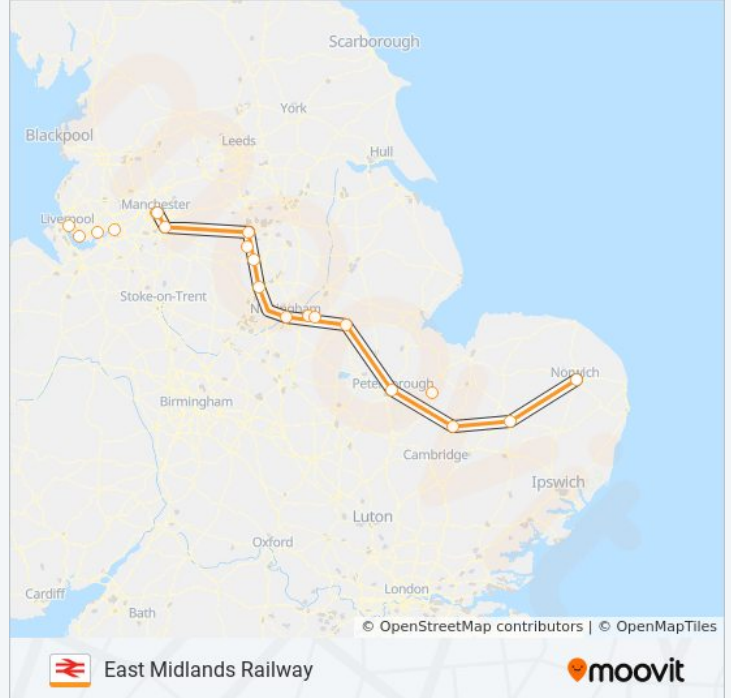

Warrington Central

Manchester Oxford Road

Manchester Piccadilly

Stockport

Sheffield

Dronfield

Chesterfield

Alfreton

**EAST MIDLANDS RAILWAY train Info**

**Direction:** Norwich

**Stops:** 20

**Trip Duration:** 322 min

**Line Summary:**

Theford

Norwich

### Direction: Nottingham

17 stops

[VIEW LINE SCHEDULE](#)

- Liverpool Lime Street
- Liverpool South Parkway
- Widnes
- Warrington Central
- Manchester Oxford Road
- Manchester Piccadilly
- Stockport
- Chinley
- Edale
- Hope (Derbyshire)
- Bamford
- Hathersage
- Grindleford
- Dore & Totley
- Sheffield
- Chesterfield
- Nottingham

### EAST MIDLANDS RAILWAY train Info

**Direction:** Nottingham

**Stops:** 17

**Trip Duration:** 160 min

**Line Summary:**

**Direction: Peterborough**

15 stops

[VIEW LINE SCHEDULE](#)