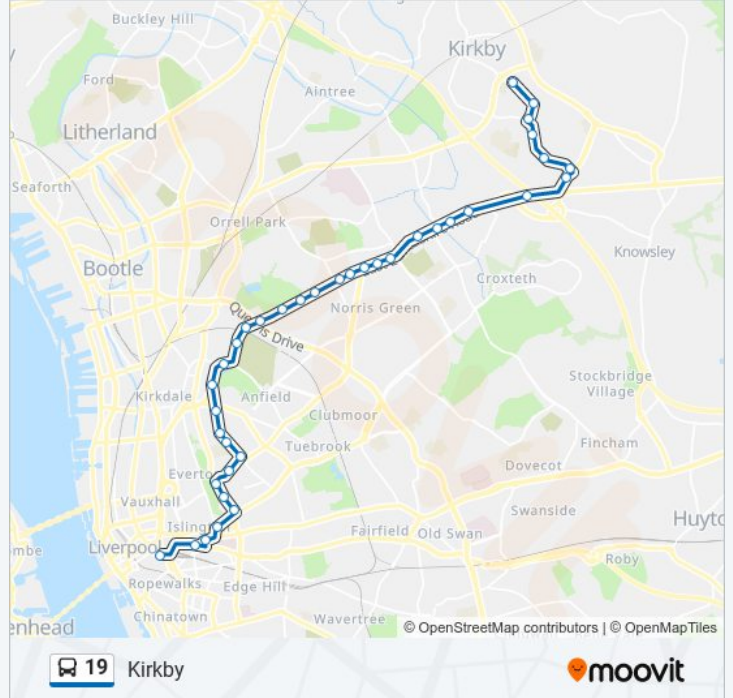

Direction: Kirkby

37 stops

[VIEW LINE SCHEDULE](#)

Queen Square
 Greek Street (Stop C)
 Gildart Street (Stop G)
 Shaw Street (Stop A)
 Brunswick Road
 Plumpton Street
 Lloyd Close
 Lance Close
 Tynemouth Close
 St Domingo Grove
 Mere Lane
 Wyre Road
 Florence Street
 Bullens Road
 Bodmin Road
 Beech Road
 Lusitania Road
 Walton Hall Park

Direction: Kirkby

Stops: 37

Trip Duration: 47 min

Line Summary:

Abingdon Road
 Blackthorne Road
 Stopgate Lane
 No.49
 Landford Avenue
 Scargreen Avenue
 Lower Lane
 Showcase Cinema
 Stonebridge Lane
 Stonebridge Lane
 Back Gillmoss Lane (Stop A)
 M57
 Old Farm Road
 Moorgate Road
 Palm Grove
 Bracknell Avenue
 Bewley Drive
 Wellfield Avenue
 Kirkby Bus Station (Stand 3)

Direction: Knowsley Industrial Park

42 stops

[VIEW LINE SCHEDULE](#)

Queen Square
 Greek Street (Stop C)
 Gildart Street (Stop G)
 Shaw Street (Stop A)
 Brunswick Road
 Plumpton Street
 Lloyd Close
 Lance Close
 Tynemouth Close
 St Domingo Grove

Kemp Avenue

Dacy Road

Queens Road

Dobson Street

Everton Road

Plumpton Street

West Derby Road

Low Hill (Stop 3)