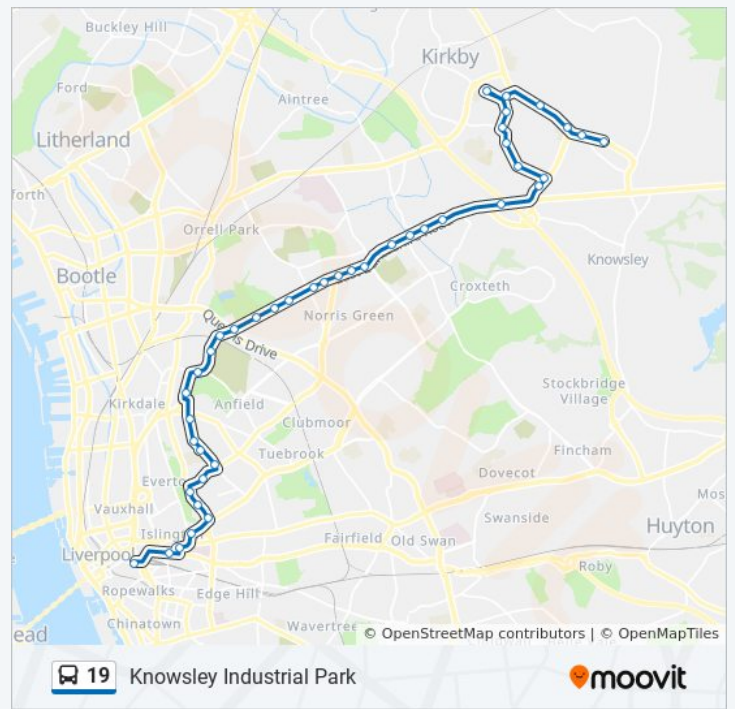

Stops: 42

Trip Duration: 48 min

Line Summary:

Mere Lane

Wyre Road

Florence Street

Bullens Road

Bodmin Road

Moorgate Road

Palm Grove

Bracknell Avenue

Bewley Drive

Wellfield Avenue

Kirkby Bus Station (Stand 3)

St Chad's Drive

Simonswood Lane

Lees Road

Lees Road

Admin Road (Stop B)

Direction: Liverpool

46 stops

[VIEW LINE SCHEDULE](#)

Admin Road (Stop C)
Hornhouse Lane
Broad Lane
Park Brow Drive
Cherryfield Drive
Kirkby Bus Station (Stand 3)
Wellfield Avenue
Cherryfield Drive
Winsham Road
Cherry Gardens
Peatwood Avenue
Old Farm Road
Moorgate Road
Willow Way
Back Gillmoss Lane
Stonebridge Lane
Stonebridge Lane
Showcase Cinema
Lower House Lane
Scargreen Avenue
Townsend Avenue
Parthenon Drive
Scarisbrick Road
Alderville Road
Stanley Park Avenue North
Queens Drive
Cherry Lane
Milman Road
Priory Road

19 bus Info

Direction: Liverpool

Stops: 46

Trip Duration: 51 min

Line Summary:

Newby Street

Anfield Road

Burleigh Road North