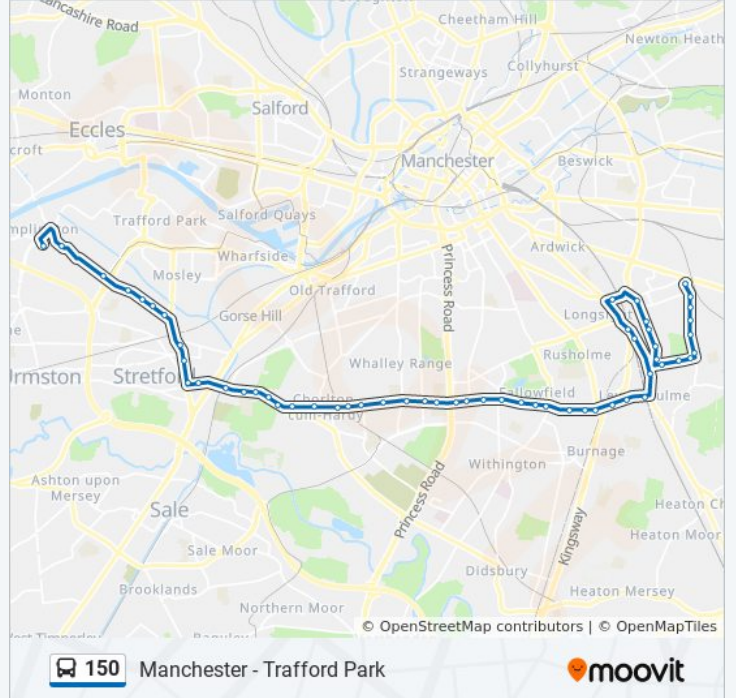

## 150 bus Info

**Direction:** Belle Vue

**Stops:** 58

**Trip Duration:** 53 min

**Line Summary:**

Wyverne Road  
Withington Road  
Alexandra Road South  
Springbridge Road  
Princess Road  
Lloyd Street South  
Nantwich Road  
Yew Tree Road  
Hart Road  
Wellington Road  
Wilmslow Road (Stop C)  
Ladybarn Lane  
Lindleywood Road  
Birchfields Road (Stop C)  
Fortuna Grove (Stop H)  
Assembly Hall  
Levenshulme Station  
Carrill Grove  
Woodfold Avenue  
Longden Road  
East Road  
Slade Lane  
New Bank Street  
Peel Grove  
Parkin Street  
Santley Street  
Stovell Avenue  
Longden Road  
Maida Street  
Hornbeam Road  
Mount Road  
Matthews Lane  
Melland Road

Darras Road

Buckley Road

Windsor Street

Kirkmanshulme Lane (Stop C)

**Direction: Gorton**

60 stops

[VIEW LINE SCHEDULE](#)

The Trafford Centre

**150 bus Info**

**Direction:** Gorton

**Stops:** 60

**Trip Duration:** 56 min

**Line Summary:**

Princess Road

Lloyd Street South

Nantwich Road