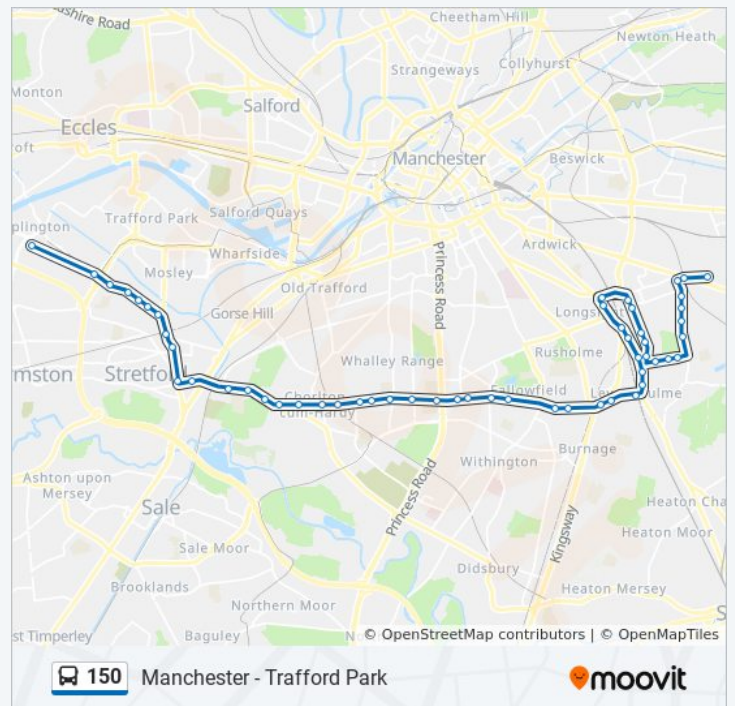

Derbyshire Lane

Stothard Road

Stretford Metrolink (Stop K)

Norwood Road

Longford Park

Alderfield Road

Ryebank Road

Maidstone Avenue

Carrill Grove

Levenshulme Station

Slade Lane

Fortuna Grove (Stop J)

Birchfields Road (Stop D)

Lindleywood Road

Ladybarn Lane

Wilmslow Road (Stop D)

Wellington Road

Hart Road

Sunday	7:51 AM - 10:33 PM
Monday	7:25 PM - 11:25 PM
Tuesday	7:25 PM - 11:25 PM
Wednesday	7:25 PM - 11:25 PM
Thursday	7:25 PM - 11:25 PM
Friday	7:51 AM - 10:33 PM
Saturday	7:30 PM - 11:30 PM

### 150 bus Info

**Direction:** The Trafford Centre

**Stops:** 62

**Trip Duration:** 54 min

**Line Summary:**

Yew Tree Road  
Nantwich Road  
Lloyd Street South  
Princess Road  
Springbridge Road  
Alexandra Road South  
Withington Road  
Wyverne Road  
St Werburgh's (Stop E)  
Buckingham Road  
Chorlton Post Office (Stop E)  
Brundretts Road (Stop B)  
Manchester Road  
Maidstone Avenue  
Ryebank Road  
Longford Park  
Norwood Road  
Stretford Metrolink (Stop J)  
Stothard Road  
Derbyshire Lane  
Davyhulme Road  
Kellogg's  
Icopal  
The Furrows  
Akzo Nobel  
St Modwen Road  
Park Way  
Event City (Stop D)  
The Trafford Centre Metrolink (Stop A)  
The Trafford Centre