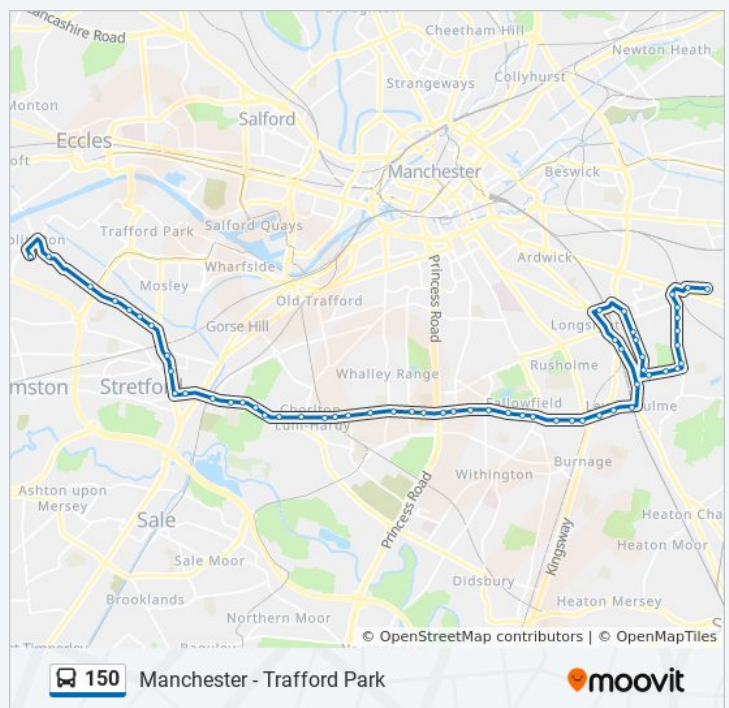

Manchester Road (Stop A)

Chorlton Metrolink (Stop F)

Buckingham Road

St Werburgh's (Stop D)

Wyverne Road

Withington Road

Alexandra Road South

Springbridge Road

**150 bus Time Schedule**

Gorton Route Timetable:

Sunday	7:30 AM - 10:30 PM
Monday	7:24 PM - 10:24 PM
Tuesday	7:24 PM - 10:24 PM
Wednesday	7:24 PM - 10:24 PM
Thursday	7:24 PM - 10:24 PM
Friday	7:30 AM - 10:30 PM
Saturday	7:30 PM - 10:30 PM

**150 bus Info**

**Direction:** Gorton

**Stops:** 60

**Trip Duration:** 56 min

**Line Summary:**

Princess Road

Lloyd Street South

Nantwich Road

Yew Tree Road

Hart Road

Wellington Road

Wilmslow Road (Stop C)

Ladybarn Lane

Lindleywood Road

Birchfields Road (Stop C)

Fortuna Grove (Stop H)