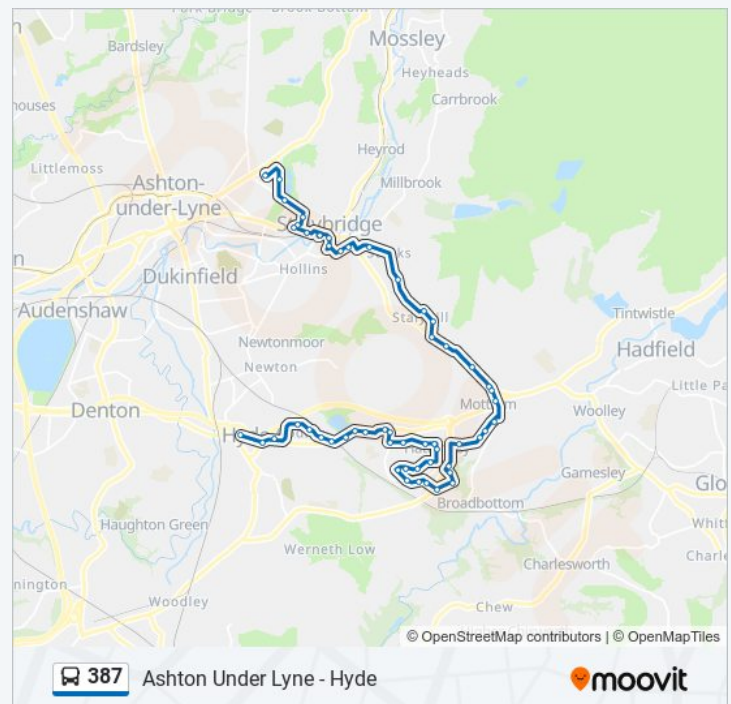

387 bus Info

Direction: Hyde

Stops: 52

Trip Duration: 39 min

Line Summary:

- Gray Close
- John Kennedy Road
- Chain Bar Lane
- Ashworth Lane
- Broadbent Grove
- Ball Walk
- Valley Road
- Awburn Road
- Hattersley Road East
- Sandy Bank Avenue
- Sandy Bank Avenue (Stop C)
- Bankside
- Waterside
- Sgt Mark Stansfield Way
- Callington Drive
- St Barnabas
- Thornbury Avenue
- Camborne Road
- Honiton Avenue
- Underwood Road
- Hattersley Road West
- Pudding Lane
- Longlands Drive
- Godley Station (Stop F)
- Godley Station (Stop C)
- Vale Avenue
- Fountain Street
- St John's Church
- Morrisons
- Hyde

Direction: Tameside General Hospital

58 stops

387 bus Time Schedule

Tameside General Hospital Route Timetable:

Hyde
Morrison's
Boston Street
St John's Church
Carlton Road
Vale Avenue
Godley Station (Stop D)
Godley Station (Stop E)
Longlands Drive
Pudding Lane
Hattersley Road West
Bridestowe Avenue
Hattersley Road West
Honiton Avenue
Camborne Road
Thornbury Avenue
St Barnabas
Callington Drive
Sgt Mark Stansfield Way
Fields Farm Close
Waterside
Sandy Bank Avenue (Stop D)
Sandy Bank Avenue
Hattersley Road East
Valley Road
Ball Walk
Broadbent Grove
Beaufort Road
Chain Bar Lane
Gray Close
Day Grove
Back Lane

Stops: 58

Trip Duration: 40 min

Line Summary:

Mottram Junction (Stop A)

Roe Cross Road

Old Road

Edge Lane

Waggon & Horses

Mottram Old Road

Stalyhill Drive

Stalyhill Infant School

Mottram Old Road

Taylor Street

The Organ

Park Street (Stop F)

Armentieres Square (Stop B)