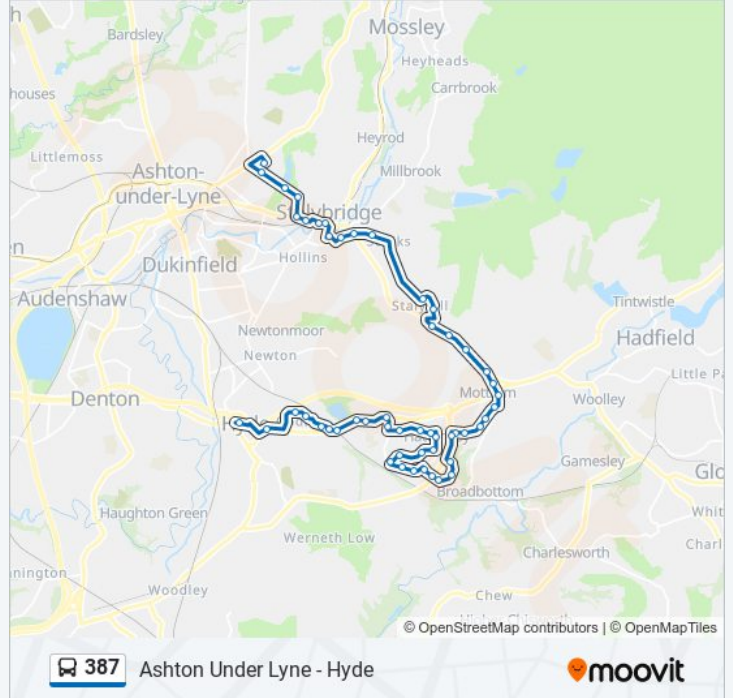

Stalyhill Drive

Mottram Old Road

Waggon & Horses

Edge Lane

Old Road

Rushycroft

Mottram Junction (Stop D)

Back Lane

387 bus Info

Direction: Hyde

Stops: 52

Trip Duration: 39 min

Line Summary:

- Gray Close
- John Kennedy Road
- Chain Bar Lane
- Ashworth Lane
- Broadbent Grove
- Ball Walk
- Valley Road
- Awburn Road
- Hattersley Road East
- Sandy Bank Avenue
- Sandy Bank Avenue (Stop C)
- Bankside
- Waterside
- Sgt Mark Stansfield Way
- Callington Drive
- St Barnabas
- Thornbury Avenue
- Camborne Road
- Honiton Avenue
- Underwood Road
- Hattersley Road West
- Pudding Lane
- Longlands Drive
- Godley Station (Stop F)
- Godley Station (Stop C)
- Vale Avenue
- Fountain Street
- St John's Church
- Morrisons
- Hyde

Direction: Tameside General Hospital

58 stops

387 bus Time Schedule

Tameside General Hospital Route Timetable:

Hyde
Morrison's
Boston Street
St John's Church
Carlton Road
Vale Avenue
Godley Station (Stop D)
Godley Station (Stop E)
Longlands Drive
Pudding Lane
Hattersley Road West
Bridestowe Avenue
Hattersley Road West
Honiton Avenue
Camborne Road
Thornbury Avenue
St Barnabas
Callington Drive
Sgt Mark Stansfield Way
Fields Farm Close
Waterside
Sandy Bank Avenue (Stop D)
Sandy Bank Avenue
Hattersley Road East
Valley Road
Ball Walk
Broadbent Grove
Beaufort Road
Chain Bar Lane
Gray Close
Day Grove
Back Lane

Stops: 58

Trip Duration: 40 min

Line Summary:

Mottram Junction (Stop A)

Roe Cross Road

Old Road

Edge Lane

Waggon & Horses