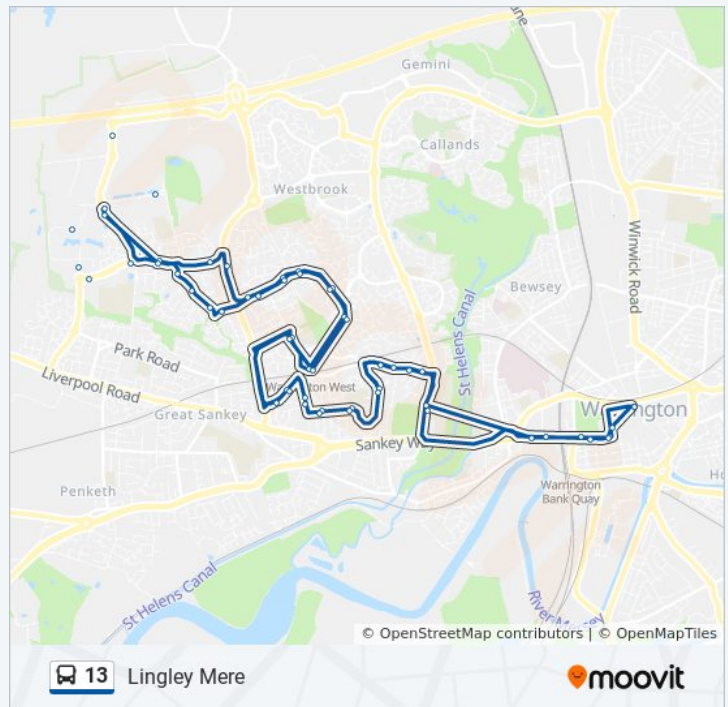

Whittle Avenue

The Boulevard

Portland Road East

Harvard Grange

Boston Boulevard

Denver Drive

Warrington West Railway Station

Chapelford Farm

Crosfields

Town Hall

Garven Place Alighting Only

Warrington Bus Interchange

Direction: Lingley Mere
57 stops

[VIEW LINE SCHEDULE](#)

- Warrington Bus Interchange
- Legh Street (Stop Ae)
- Town Hall (Stop Ad)
- Crosfields
- St Gregorys School
- Payne Close
- Hood Lane
- Canford Close
- Almer Drive
- Maliston Road
- Worsborough Avenue
- Mapplewell Crescent
- Birdwell Drive
- Chapelford Farm
- Warrington West Railway Station
- Denver Drive
- Boston Boulevard
- Harvard Grange
- Portland Road East
- The Boulevard
- Kingsdale Road
- Bishopdale Close
- Wensleydale Close
- Kingsdale Mere
- Post Office Sorting Centre
- Orion Boulevard
- Hut Group
- The Hut Group
- Plastic Omnium
- Amazon

13 bus Time Schedule

Lingley Mere Route Timetable:

Sunday	Not Operational
Monday	06:46 - 17:04
Tuesday	06:46 - 17:04
Wednesday	06:46 - 17:04
Thursday	06:46 - 17:04
Friday	06:46 - 17:04
Saturday	Not Operational

13 bus Info

Direction: Lingley Mere

Stops: 57

Trip Duration: 56 min

Line Summary:

Sankey Forum
North West Fire & Control Centre
United Utilities
Hawswater House
Orion Boulevard
Post Office Sorting Centre
Lingley Green Avenue
Whittle Avenue
The Boulevard
Portland Road East
Harvard Grange
Boston Boulevard
Denver Drive
Warrington West Railway Station
Chapelford Farm
Mapplewell Crescent
Worsborough Avenue
Maliston Road
Almer Drive
The Sankey Arms
Hood Lane
Payne Close
St Gregorys School
Crosfields
Town Hall
Garven Place Alighting Only
Warrington Bus Interchange