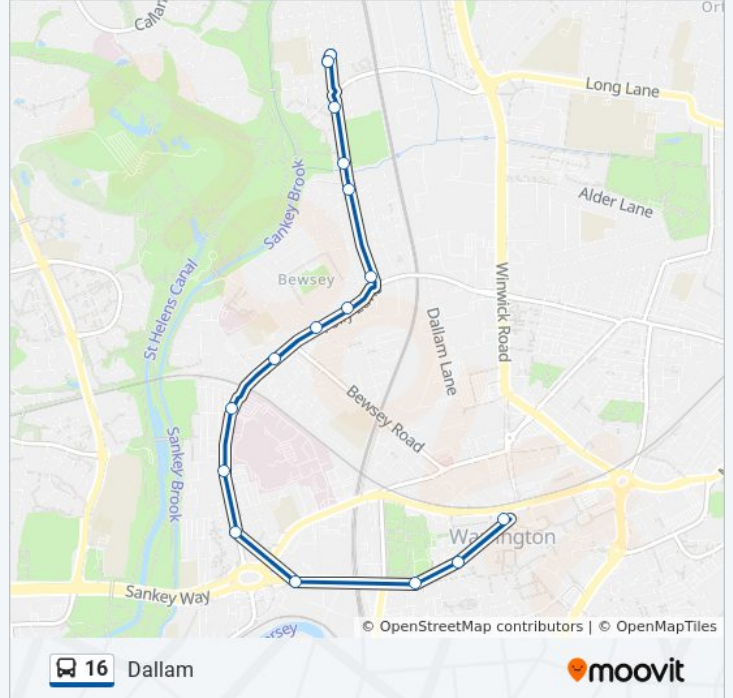

Brooklands

General Hospital

Clapgates

Medical Centre

Tyrol House

Hawthorne Street

Southworth Avenue

Transport Club

Hawley's Lane

Harrison Square

Harrison Square

16 bus Time Schedule

Dallam Route Timetable:

Sunday	09:11 - 22:16
Monday	06:18 - 23:37
Tuesday	06:18 - 23:37
Wednesday	06:18 - 23:37
Thursday	06:18 - 23:37
Friday	06:18 - 23:37
Saturday	07:00 - 23:37

16 bus Info

Direction: Dallam

Stops: 16

Trip Duration: 13 min

Line Summary:

Direction: Warrington

15 stops

[VIEW LINE SCHEDULE](#)

16 bus Info

Direction: Warrington

Stops: 15

Trip Duration: 15 min

Line Summary:

16 bus time schedules and route maps are available in an offline PDF at moovitapp.com. Use the [Moovit App](#) to see live bus times, train schedule or subway schedule, and step-by-step directions for all public transit in North West.