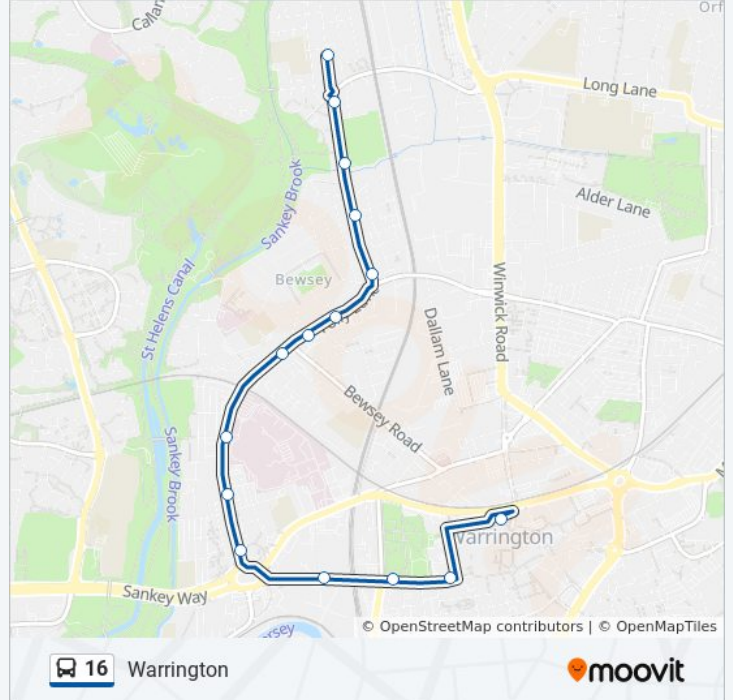

16 bus Info

Direction: Dallam

Stops: 16

Trip Duration: 13 min

Line Summary:

Direction: Warrington

15 stops

[VIEW LINE SCHEDULE](#)

Harrison Square
 Hawley's Lane
 Transport Club
 Longshaw Belle
 Hawthorne Street
 Tyrol House
 Medical Centre
 Bewsey Road
 General Hospital
 St Barnabas Place
 The Hatter
 Crosfields
 Town Hall
 Garven Place Alighting Only
 Warrington Bus Interchange

16 bus Time Schedule

Warrington Route Timetable:

Sunday	09:24 - 22:28
Monday	06:31 - 23:19
Tuesday	06:31 - 23:19
Wednesday	06:31 - 23:19
Thursday	06:31 - 23:19
Friday	06:31 - 23:19
Saturday	07:13 - 23:19

16 bus Info

Direction: Warrington

Stops: 15

Trip Duration: 15 min

Line Summary:

16 bus time schedules and route maps are available in an offline PDF at moovitapp.com. Use the [Moovit App](#) to see live bus times, train schedule or subway schedule, and step-by-step directions for all public transit in North West.