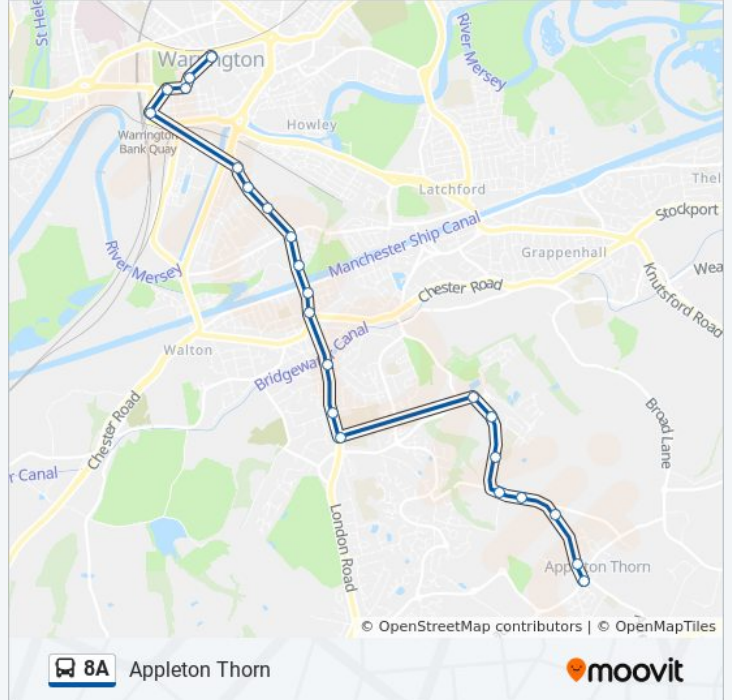

Appleton Thorn

Get The App

The 8A bus line (Appleton Thorn) has 2 routes. For regular weekdays, their operation hours are:
 (1) Appleton Thorn: 08:09(2) Warrington: 07:53
 Use the Moovit App to find the closest 8A bus station near you and find out when is the next 8A bus arriving.

- Warrington Bus Interchange
- Legh Street (Stop Ae)
- Town Hall (Stop Ad)
- Thynne Street
- St James' Court
- Central Avenue
- Causeway Hotel
- Loushers Lane
- Morrisons
- St Thomas' Church
- Mullberry Tree Pub
- London Bridge
- Broomfields Road
- Lyon's Lane
- Astor Drive
- Dairy Farm
- Stud Farm
- Dood's Lane
- Cottage
- New Lane
- Thorntree Green
- Appleton Hall

8A bus Info
Direction: Appleton Thorn
Stops: 22
Trip Duration: 29 min
Line Summary:

Direction: Warrington

28 stops

[VIEW LINE SCHEDULE](#)

- Hatton Lane
- Glenholme
- Lynton
- Bower Crescent
- Hanover Hotel
- Mosswood Hall
- Walnut Tree Lane
- Appleton Hall
- Thorntree Green
- New Lane
- Cottage
- Dood's Lane
- Stud Farm
- Dairy Farm
- Astor Drive
- Lyon's Lane
- Broomfields Road
- London Bridge

Trip Duration: 44 min

Line Summary:

Post Office

Morrisons

Gainsborough Road

Causeway Hotel

Central Avenue

St James' Court