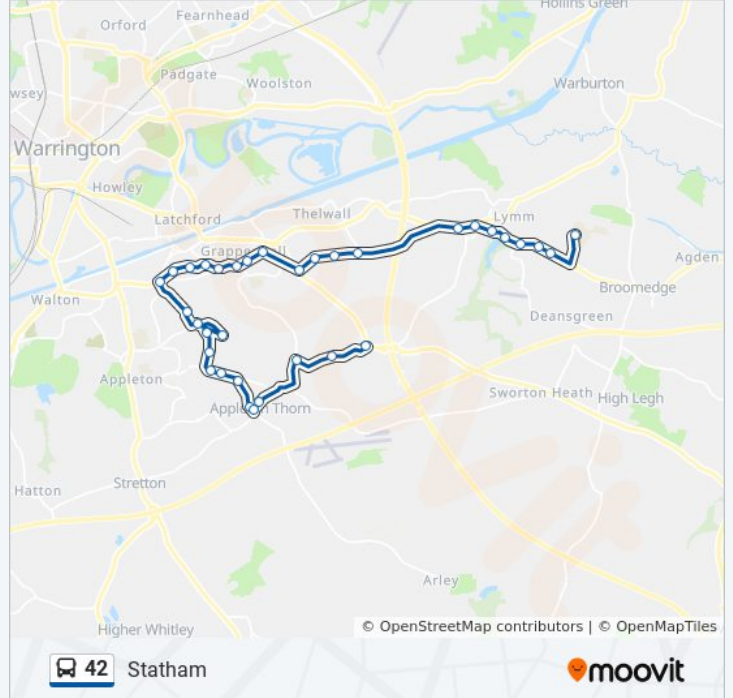

**Direction: Lymm**

26 stops

[VIEW LINE SCHEDULE](#)

- Grappenhall Lodge
- Astor Drive
- Curzon Drive
- Curzon Drive
- Dairy Farm
- Stud Farm
- Dood's Lane
- Cottage
- New Lane
- Thorn tree Green
- Thorne Inn
- Crofton Close
- Reddish Hall
- Ivy Cottages
- Howshoots Roundabout
- Stoneleigh Gardens
- Marie Drive
- Massey Brook Lane
- Barsbank Lane
- Welfare Centre
- Lakeside Surgery
- Lymm Church

**Trip Duration:** 34 min

**Line Summary:**

Lymm Church  
Grammar School Road  
Woodlands Avenue  
Lymm High School

**Direction: Statham**

35 stops

[VIEW LINE SCHEDULE](#)

Lymm High School  
Woodlands Avenue  
Grammar School Road  
Manor Road  
Lymm Church  
Lakeside Surgery  
Welfare Centre  
Barsbank Lane  
Halfacre Lane  
Weaste Lane  
Marie Drive  
Stoneleigh Gardens  
Bellhouse Lane  
East View  
Euclid Avenue  
Stanny Lunt Bridge  
Barrymore Road  
Hill Top Road

**Stops:** 35

**Trip Duration:** 29 min

**Line Summary:**

Denbury Avenue  
Brian Avenue  
Lumb Brook Bridge  
Grappenhall Lodge  
Astor Drive  
Curzon Drive  
Dairy Farm  
Stud Farm  
Dood's Lane  
Cottage  
New Lane  
Thorntree Green  
Thorne Inn  
Crofton Close  
Reddish Hall  
Ivy Cottages  
Howshoots Roundabout