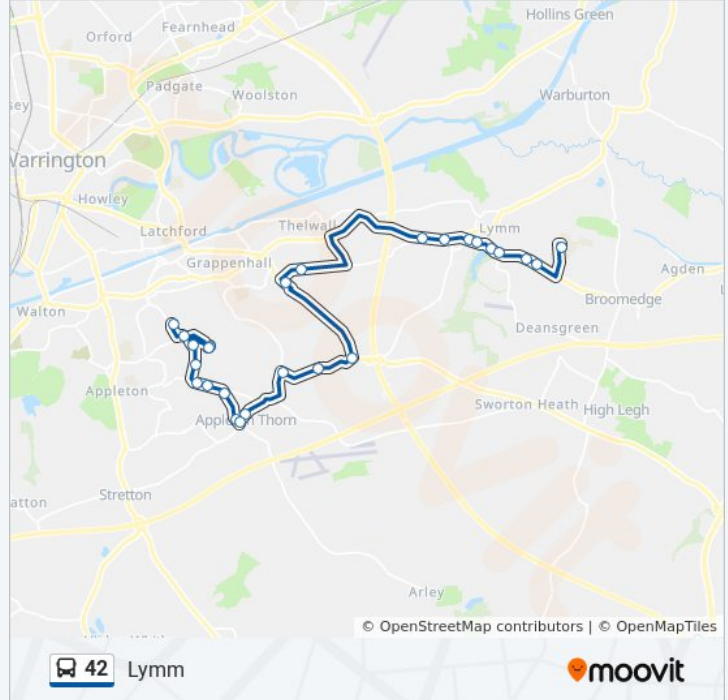

**Direction: Lymm**

26 stops

[VIEW LINE SCHEDULE](#)

- Grappenhall Lodge
- Astor Drive
- Curzon Drive
- Curzon Drive
- Dairy Farm
- Stud Farm
- Dood's Lane
- Cottage
- New Lane
- Thorn tree Green
- Thorne Inn
- Crofton Close
- Reddish Hall
- Ivy Cottages
- Howshoots Roundabout
- Stoneleigh Gardens
- Marie Drive
- Massey Brook Lane
- Barsbank Lane
- Welfare Centre
- Lakeside Surgery
- Lymm Church

**42 bus Time Schedule**

Lymm Route Timetable:

Sunday	Not Operational
Monday	07:31
Tuesday	07:31
Wednesday	07:31
Thursday	07:31
Friday	07:31
Saturday	Not Operational

**42 bus Info**

**Direction:** Lymm

**Stops:** 26

**Trip Duration:** 34 min

**Line Summary:**

Lymm Church  
Grammar School Road  
Woodlands Avenue  
Lymm High School

**Direction: Statham**

35 stops

[VIEW LINE SCHEDULE](#)

Lymm High School  
Woodlands Avenue  
Grammar School Road  
Manor Road  
Lymm Church  
Lakeside Surgery  
Welfare Centre  
Barsbank Lane  
Halfacre Lane  
Weaste Lane  
Marie Drive  
Stoneleigh Gardens  
Bellhouse Lane  
East View  
Euclid Avenue  
Stanny Lunt Bridge  
Barrymore Road  
Hill Top Road

**Stops:** 35

**Trip Duration:** 29 min

**Line Summary:**

Denbury Avenue  
Brian Avenue  
Lumb Brook Bridge  
Grappenhall Lodge  
Astor Drive  
Curzon Drive  
Dairy Farm  
Stud Farm  
Dood's Lane  
Cottage  
New Lane  
Thorntree Green  
Thorne Inn  
Crofton Close  
Reddish Hall  
Ivy Cottages  
Howshoots Roundabout