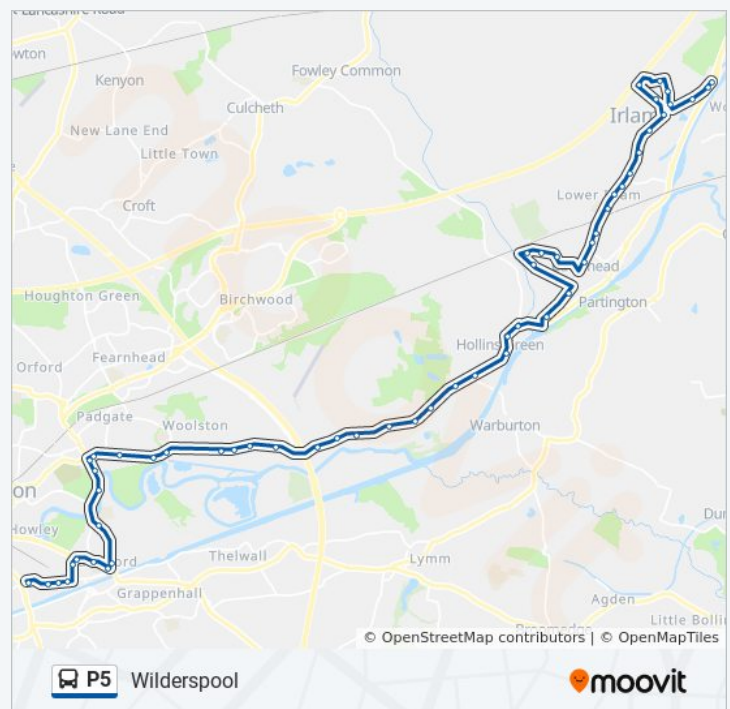

## P5 bus Info

**Direction:** Irlam

**Stops:** 54

**Trip Duration:** 35 min

**Line Summary:**

Brook Lane  
Holly Bush Lane  
Woodside Farm  
Rixton Old Farm  
Moat Lane  
Rixton New Hall  
Warburton Bridge Road  
Ye Olde Red Lion  
Black Swan  
Glazebrook Lane  
Allenby Road  
Dudley Road  
Coach & Horses  
Cadishead Labour Club  
Sussex Road  
Flint Grove  
Purley Drive  
Cadishead Library  
Irlam Station (Stop A)  
Railway Inn  
The Ship  
Lathom Road  
Broadway  
Liverpool Road  
Heron Drive  
Cutnook Lane  
Keal Drive  
Windsor Avenue  
Fiddlers Lane  
Princes Avenue  
Boundary Road  
Addison Road

## Direction: Wilderspool

58 stops

[VIEW LINE SCHEDULE](#)

Addison Road  
Boundary Road  
Princes Avenue  
Cutnook Lane  
Lyndhurst Avenue  
Dunlin Drive  
Cutnook Lane  
St Joseph's School  
Liverpool Road  
Ferryhill Road  
Broadway  
Lathom Road  
The Ship  
Irlam Post Office  
Station Road  
Kings Road (Stop B)  
Albert Street  
New Moss Road  
Cadishead Labour Club  
Sussex Road  
Flint Grove  
Purley Drive  
Dudley Road  
The Vista  
Glazebrook Lane  
Black Swan  
Eagle & Child  
Warburton Bridge Road  
Rixton New Hall  
Moat Lane

## P5 bus Time Schedule

Wilderspool Route Timetable:

Sunday	Not Operational
Monday	07:45
Tuesday	07:45
Wednesday	07:45
Thursday	07:45
Friday	07:45
Saturday	Not Operational

## P5 bus Info

**Direction:** Wilderspool

**Stops:** 58

**Trip Duration:** 55 min

**Line Summary:**

Rixton Old Farm  
Woodside Farm  
Holly Bush Lane  
Brook Lane  
M6 Bridge  
Weir Lane  
Gig Lane  
Monmouth Close  
Rope & Anchor  
Cliftonville Road  
Greymist Avenue  
Holes Lane  
Dog & Partridge  
Greenway  
Alford Hall  
Bennett Avenue  
Princess Avenue  
The Allotments  
Bridgewater Avenue  
Powell Street  
Kwik Save  
Cheshire Cheese  
Wash Lane  
Christ Church  
Pearson Avenue  
Clarke Avenue  
Secker Avenue  
Greenalls Distillery