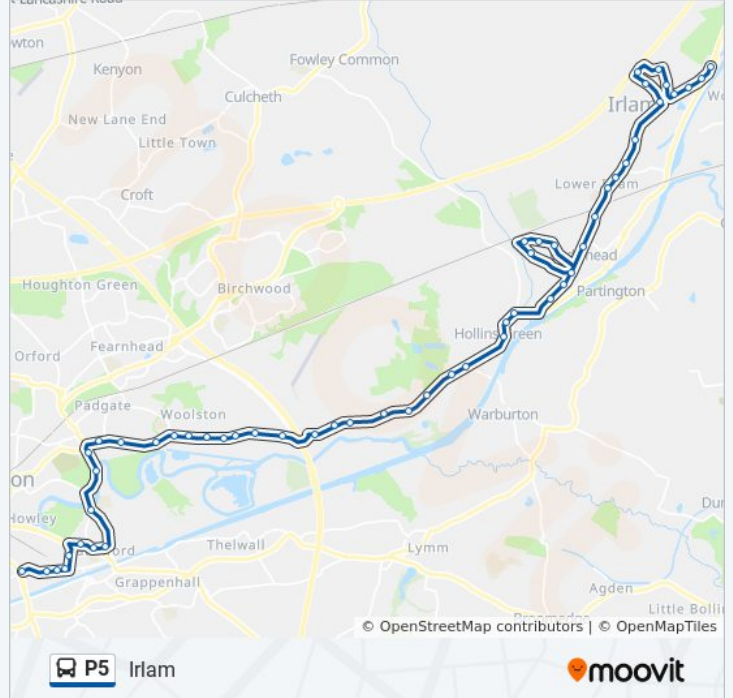

## P5 bus Info

**Direction:** Irlam

**Stops:** 54

**Trip Duration:** 35 min

**Line Summary:**

Brook Lane  
Holly Bush Lane  
Woodside Farm  
Rixton Old Farm  
Moat Lane  
Rixton New Hall  
Warburton Bridge Road  
Ye Olde Red Lion  
Black Swan  
Glazebrook Lane  
Allenby Road  
Dudley Road  
Coach & Horses  
Cadishead Labour Club  
Sussex Road  
Flint Grove  
Purley Drive  
Cadishead Library  
Irlam Station (Stop A)  
Railway Inn  
The Ship  
Lathom Road  
Broadway  
Liverpool Road  
Heron Drive  
Cutnook Lane  
Keal Drive  
Windsor Avenue  
Fiddlers Lane  
Princes Avenue  
Boundary Road  
Addison Road

## Direction: Wilderspool

58 stops

[VIEW LINE SCHEDULE](#)

Addison Road  
Boundary Road  
Princes Avenue  
Cutnook Lane  
Lyndhurst Avenue  
Dunlin Drive  
Cutnook Lane  
St Joseph's School  
Liverpool Road  
Ferryhill Road  
Broadway  
Lathom Road  
The Ship  
Irlam Post Office  
Station Road  
Kings Road (Stop B)  
Albert Street  
New Moss Road  
Cadishead Labour Club  
Sussex Road  
Flint Grove  
Purley Drive  
Dudley Road  
The Vista  
Glazebrook Lane  
Black Swan  
Eagle & Child  
Warburton Bridge Road  
Rixton New Hall  
Moat Lane

## P5 bus Info

**Direction:** Wilderspool

**Stops:** 58

**Trip Duration:** 55 min

**Line Summary:**

Rixton Old Farm  
Woodside Farm  
Holly Bush Lane  
Brook Lane  
M6 Bridge  
Weir Lane  
Gig Lane  
Monmouth Close  
Rope & Anchor  
Cliftonville Road  
Greymist Avenue  
Holes Lane  
Dog & Partridge  
Greenway  
Alford Hall  
Bennett Avenue  
Princess Avenue  
The Allotments  
Bridgewater Avenue  
Powell Street  
Kwik Save  
Cheshire Cheese  
Wash Lane  
Christ Church  
Pearson Avenue  
Clarke Avenue  
Secker Avenue  
Greenalls Distillery