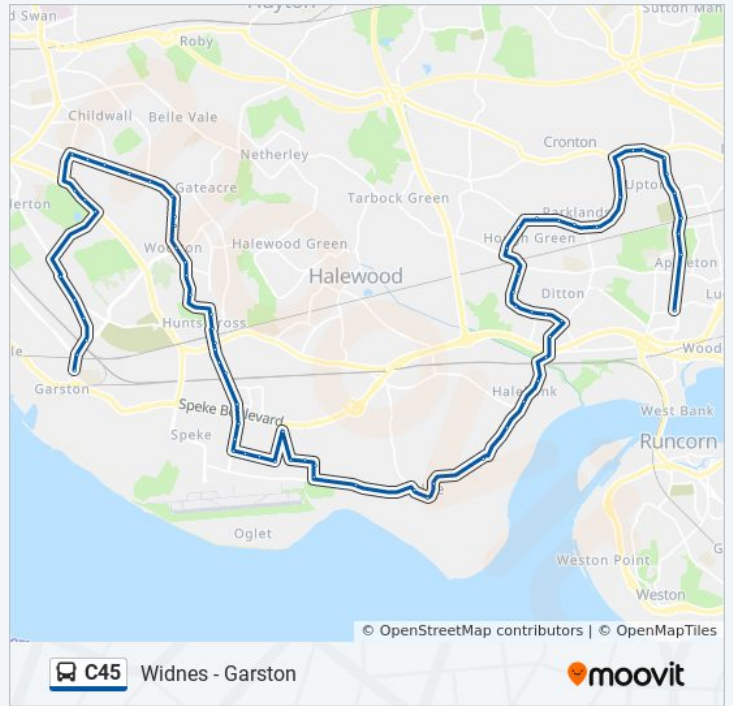

Direction: Garston

75 stops

[VIEW LINE SCHEDULE](#)

- Milton Road
- Horse & Jockey
- Wade Deacon
- Birchfield Road
- Widnes Station
- Pit Lane
- Buckingham Avenue
- The Globe
- Hillcrest
- Pex Hill
- Queensbury Way
- Four Topped Oak
- Haddon Drive
- Upton Community Centre
- St. Basils
- Afton
- Hall Avenue
- Ash Lane
- Oakfield Drive
- Ditchfield Place
- Wyncroft Road
- St. Michaels

Liverpool South Parkway (Stop B)

Stamfordham Drive

Ramsey Road

Heath Road

Forthlin Road

Yew Tree Road

Druidsville Road

Calderstones Road

Trip Duration: 80 min
Line Summary:

Taggart Avenue

Salisbury Park

Childwall Park Avenue

Rockbourne Avenue

Gateacre Park Drive

Seafarers Drive

Hollytree Road

Hillside Drive

Kings Drive

Watergate Lane

School Lane

Haileybury Road

Greenacre Road

Roskell Road

Hunts Cross Station (Stop B)