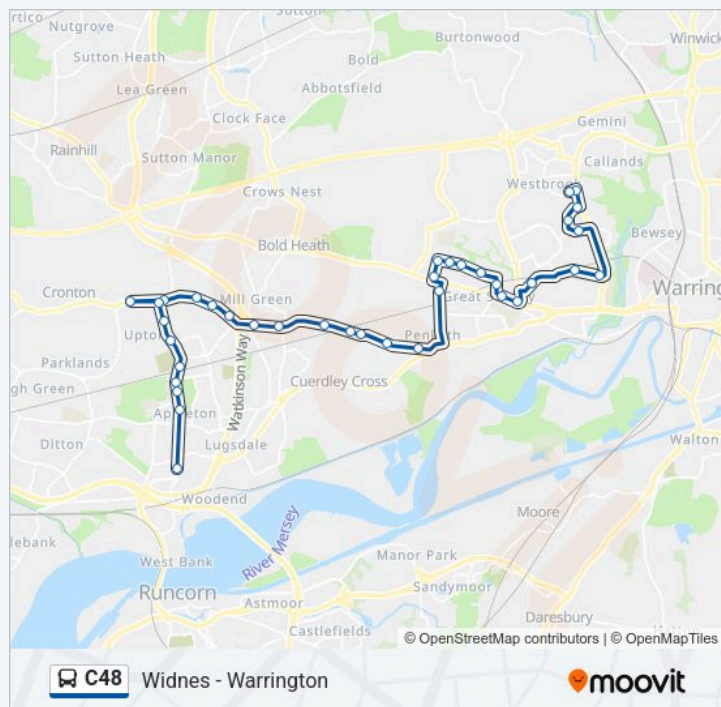

Sankey Station

Charles Avenue

Philips Drive

Princess Avenue

Park Road

Butchers Arms

Friends Lane

Meeting Lane

Horse & Jockey

Wade Deacon

Birchfield Road

Widnes Station

Pit Lane

Buckingham Avenue

The Globe

Pex Hill

Birchfield Gardens

C48 bus Time Schedule

Westbrook Centre, Asda Route Timetable:

Monday	17:42
Tuesday	17:42
Wednesday	17:42
Thursday	17:42
Friday	14:40
Saturday	Not Operational
Sunday	Not Operational

C48 bus Info

Direction: Westbrook Centre, Asda

Stops: 37

Trip Duration: 45 min

Line Summary:

Cranshaw Lane

Church View

Glebe Garage

Everglades