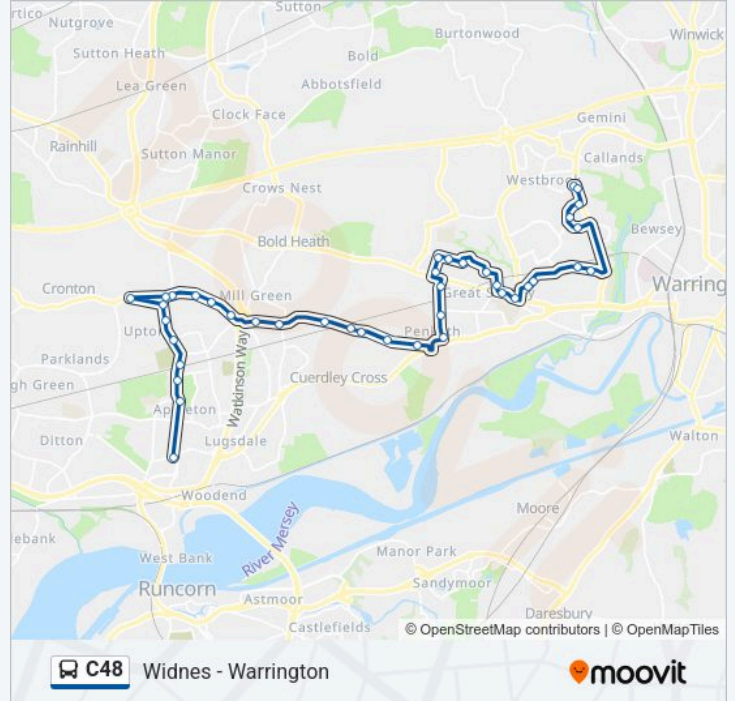

C48 bus Info**Direction:** Milton Road, Halton College**Stops:** 40**Trip Duration:** 50 min**Line Summary:**

Oak Trees

Garden Centre

Railway Cottages

Pendlebury Farm

Barrows Green

Everglades

Glebe Garage

Church View

Cranshaw Lane

Wilmere Lane

The Globe

Pex Hill

The Globe

Buckingham Avenue

Pit Lane

Widnes Station

Birchfield Road

Horse & Jockey

Halton College

Direction: Westbrook Centre, Asda

37 stops

[VIEW LINE SCHEDULE](#)

Kingsway

Direction: Westbrook Centre, Asda

Stops: 37

Trip Duration: 45 min

Line Summary:

Cranshaw Lane

Church View

Glebe Garage

Everglades