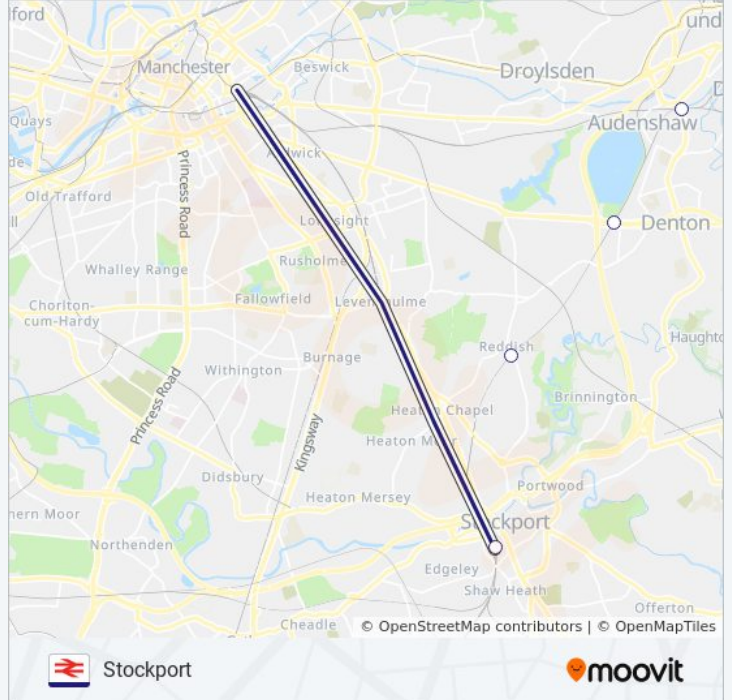

NORTHERN train Info

Direction: Stockport

Stops: 15

Trip Duration: 18 min

Line Summary:

Direction: Stoke-On-Trent

12 stops

[VIEW LINE SCHEDULE](#)