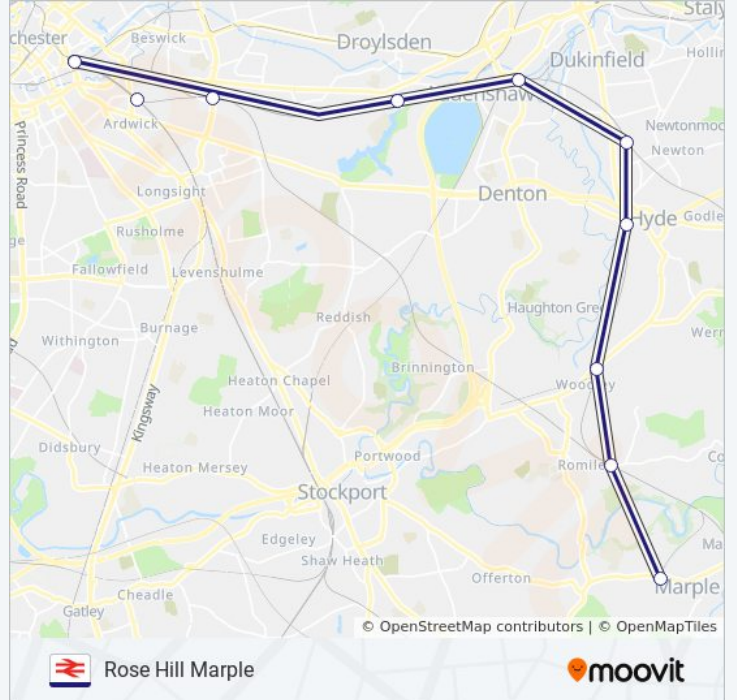

Direction: Sheffield

18 stops

[VIEW LINE SCHEDULE](#)

Manchester Piccadilly

Ashburys

Belle Vue

Ryder Brow

Reddish North

Brinnington

Bredbury

Romiley

Marple

New Mills Central

Chinley

Edale

Hope (Derbyshire)

Bamford

Hathersage

Grindleford

Dore & Totley

Sheffield

NORTHERN train Time Schedule

Sheffield Route Timetable:

Sunday	7:43 AM - 8:45 PM
Monday	5:46 AM - 9:48 PM
Tuesday	5:46 AM - 9:48 PM
Wednesday	5:46 AM - 9:48 PM
Thursday	5:46 AM - 9:48 PM
Friday	5:46 AM - 9:48 PM
Saturday	5:46 AM - 8:48 PM

NORTHERN train Info

Direction: Sheffield

Stops: 18

Trip Duration: 77 min

Line Summary: