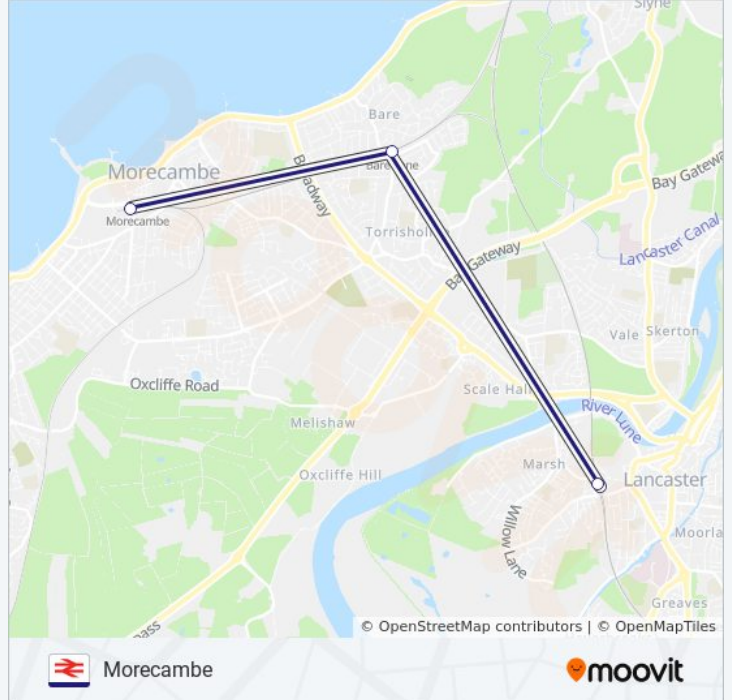

NORTHERN train Info

Direction: Morecambe

Stops: 17

Trip Duration: 11 min

Line Summary:

Direction: New Mills Central

12 stops

[VIEW LINE SCHEDULE](#)