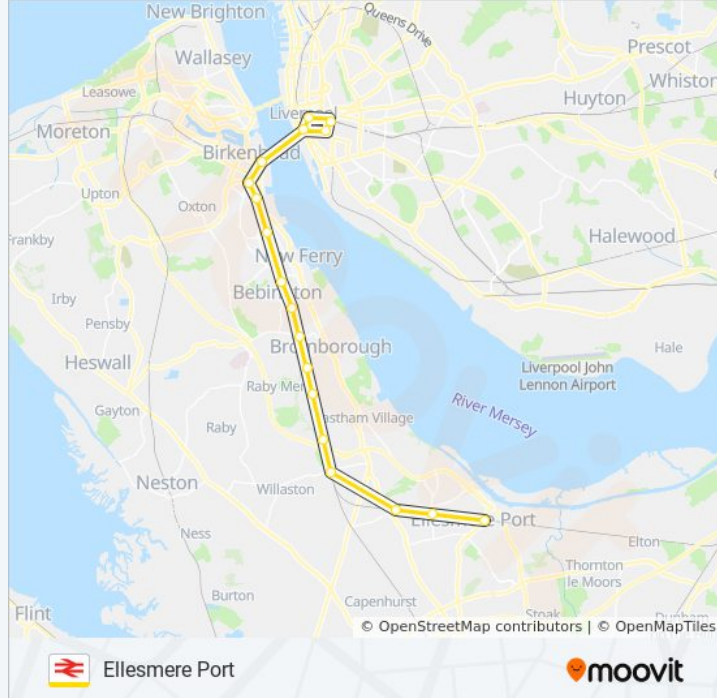

MERSEYRAIL train Info

Direction: Ellesmere Port

Stops: 33

Trip Duration: 79 min

Line Summary:

Liverpool James Street

Moorfields

Liverpool Lime Street

Spital

Bromborough Rake

Bromborough

Eastham Rake

Hooton

Little Sutton

Overpool

Ellesmere Port

Direction: Headbolt Lane

8 stops

[VIEW LINE SCHEDULE](#)

Liverpool Central

Moorfields

Sandhills

Kirkdale

Rice Lane

MERSEYRAIL train Info

Direction: Headbolt Lane

Stops: 8

Trip Duration: 20 min

Line Summary:

Direction: Hooton

4 stops

[VIEW LINE SCHEDULE](#)