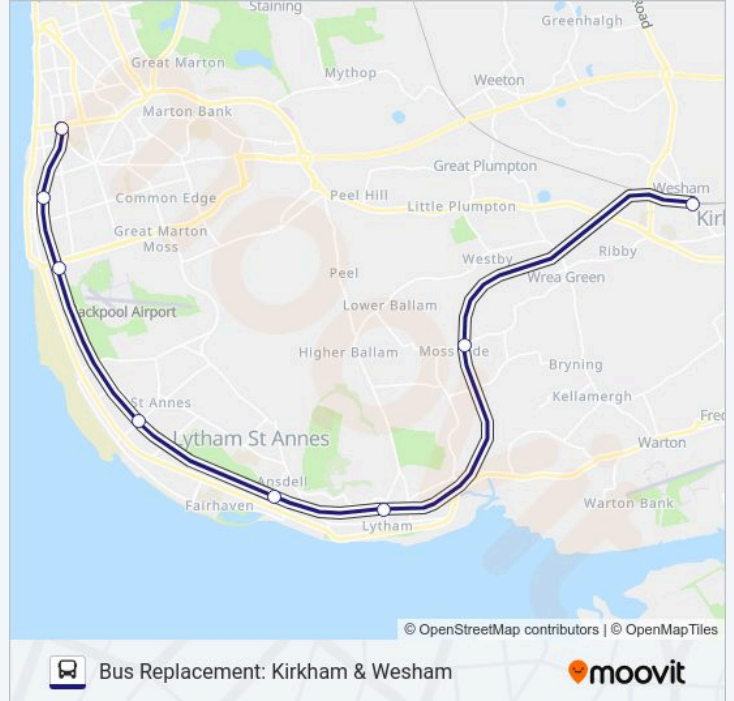

**NORTHERN bus Info**

**Direction:** Bus Replacement: Kirkham & Wesham

**Stops:** 8

**Trip Duration:** 47 min

**Line Summary:**

NORTHERN bus time schedules and route maps are available in an offline PDF at [moovitapp.com](https://moovitapp.com). Use the Moovit App to see live bus times, train schedule or subway schedule, and step-by-step directions for all public transit in North West.