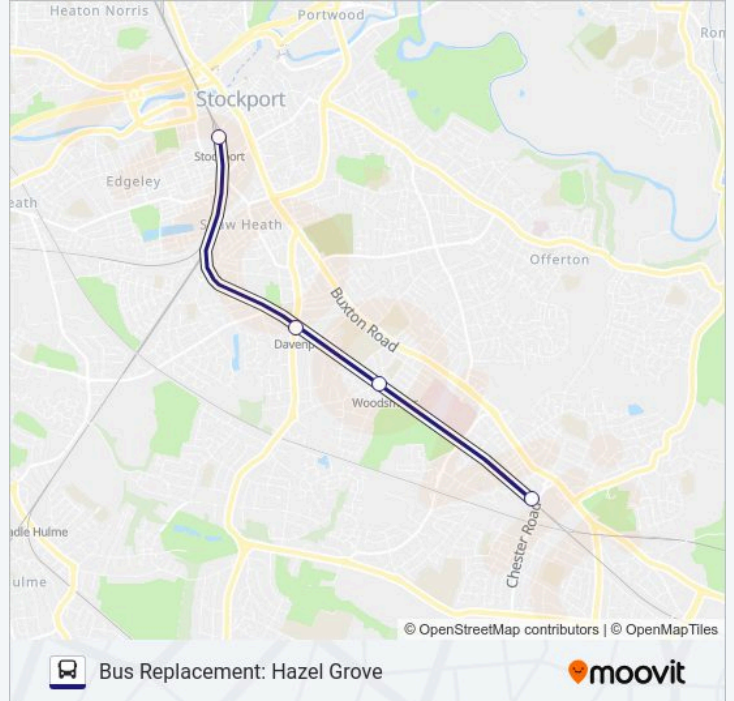

Stockport

Davenport

Woodsmoor

Hazel Grove

**NORTHERN bus Time Schedule**

Bus Replacement: Hazel Grove Route Timetable:

Monday	23:52
Tuesday	23:52
Wednesday	23:52
Thursday	23:52
Friday	Not Operational
Saturday	Not Operational
Sunday	Not Operational

**NORTHERN bus Info**

**Direction:** Bus Replacement: Hazel Grove

**Stops:** 4

**Trip Duration:** 20 min

**Line Summary:**

**Direction: Bus Replacement: Manchester Piccadilly**

34 stops

[VIEW LINE SCHEDULE](#)