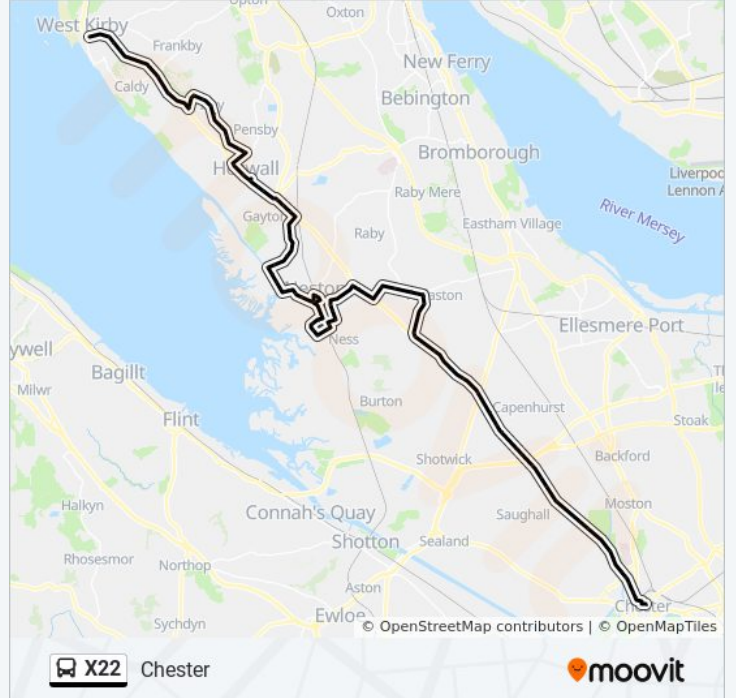

Direction: Chester

80 stops

[VIEW LINE SCHEDULE](#)

West Kirby Station (Stop A)

Black Horse Hill

Beacon Drive

Gourleys Lane

Fleck Lane

Heswall

X22 bus Time Schedule

Chester Route Timetable:

Sunday	Not Operational
Monday	Not Operational
Tuesday	07:03
Wednesday	07:03
Thursday	07:03
Friday	07:03
Saturday	Not Operational

X22 bus Info

Direction: Chester

Stops: 80

Trip Duration: 81 min

Line Summary:

Beacon Lane
Boundary Lane
Barnston Road
Gayton Lane
Queensway
Wood Lane
Regency Court
Boat House
Bevyl Road
Mostyn Square
Ship Hotel
The Old Quay
Springcroft
Earle Drive
United Reformed Church
Neston Cross
Neston
Tesco
Thirlmere Road
West Vale Shops
West Vale
Marshlands Road
The Court
Bull Hill
Royal Oak
Health Centre
The Quillet
Hinderton Arms PH
Hinderton Mount
Quarry Road
Lydiate Lane
Primary School
The Village Green

Hotel & Spa

Canal Bridge

Parkgate Road

Aldi Superstore

Abbots Park

Moss Bank

St Thomas Canterbury Church

Tudor Place