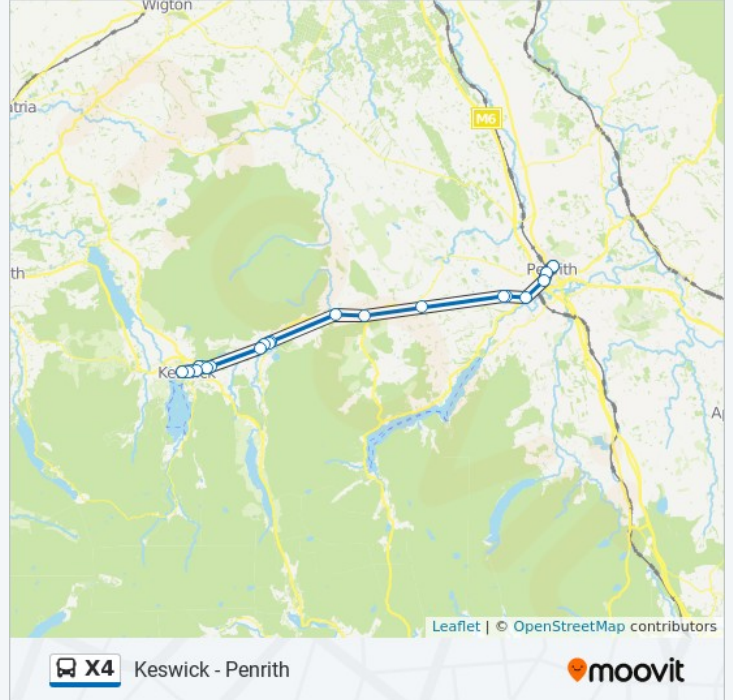

Keswick Park Hotel, Keswick
29 Station Street, Keswick

Bus Station (K), Keswick
Booths, Keswick Civil Parish