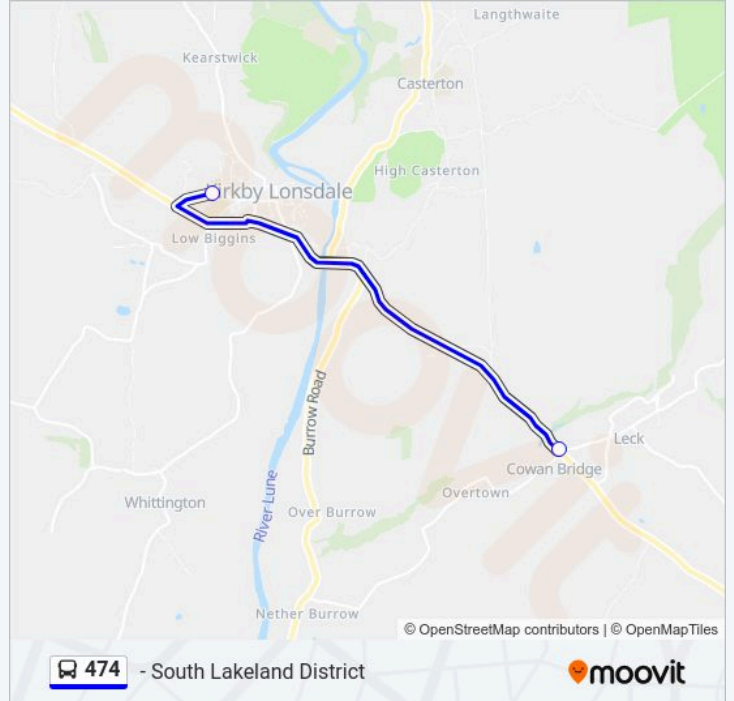

 474

- South Lakeland District

Get The App

The 474 bus line (- South Lakeland District) has 2 routes. For regular weekdays, their operation hours are:

(1) Cowan Bridge: 15:40(2) Kirkby Lonsdale: 08:25

Use the Moovit App to find the closest 474 bus station near you and find out when is the next 474 bus arriving.

Direction: Cowan Bridge

2 stops

[VIEW LINE SCHEDULE](#)

Queen Elizabeth School

Post Office

474 bus Time Schedule

Cowan Bridge Route Timetable:

Sunday	Not Operational
Monday	15:40
Tuesday	15:40
Wednesday	15:40
Thursday	15:40
Friday	15:40
Saturday	Not Operational

474 bus Info

Direction: Cowan Bridge

Stops: 2

Trip Duration: 5 min

Line Summary:

474 - South Lakeland District

Direction: Kirkby Lonsdale

2 stops