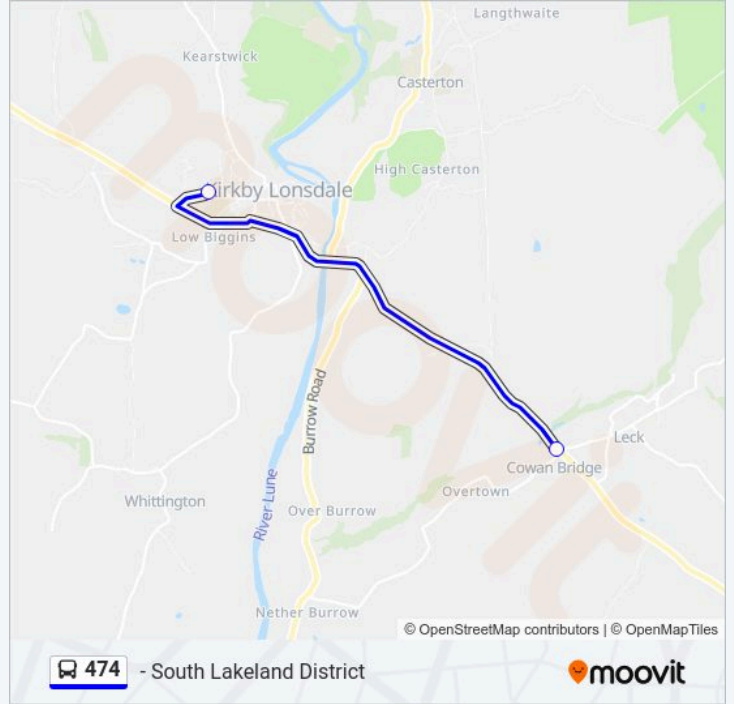

474 bus Info

Direction: Cowan Bridge

Stops: 2

Trip Duration: 5 min

Line Summary:

474 - South Lakeland District

Direction: Kirkby Lonsdale

2 stops

[VIEW LINE SCHEDULE](#)

Post Office

Queen Elizabeth School

474 bus Time Schedule

Kirkby Lonsdale Route Timetable:

Sunday	Not Operational
Monday	08:25
Tuesday	08:25
Wednesday	08:25
Thursday	08:25
Friday	08:25
Saturday	Not Operational

474 bus Info

Direction: Kirkby Lonsdale

Stops: 2

Trip Duration: 5 min

Line Summary:

474 bus time schedules and route maps are available in an offline PDF at moovitapp.com. Use the Moovit App to see live bus times, train schedule or subway schedule, and step-by-step directions for all public transit in North West.